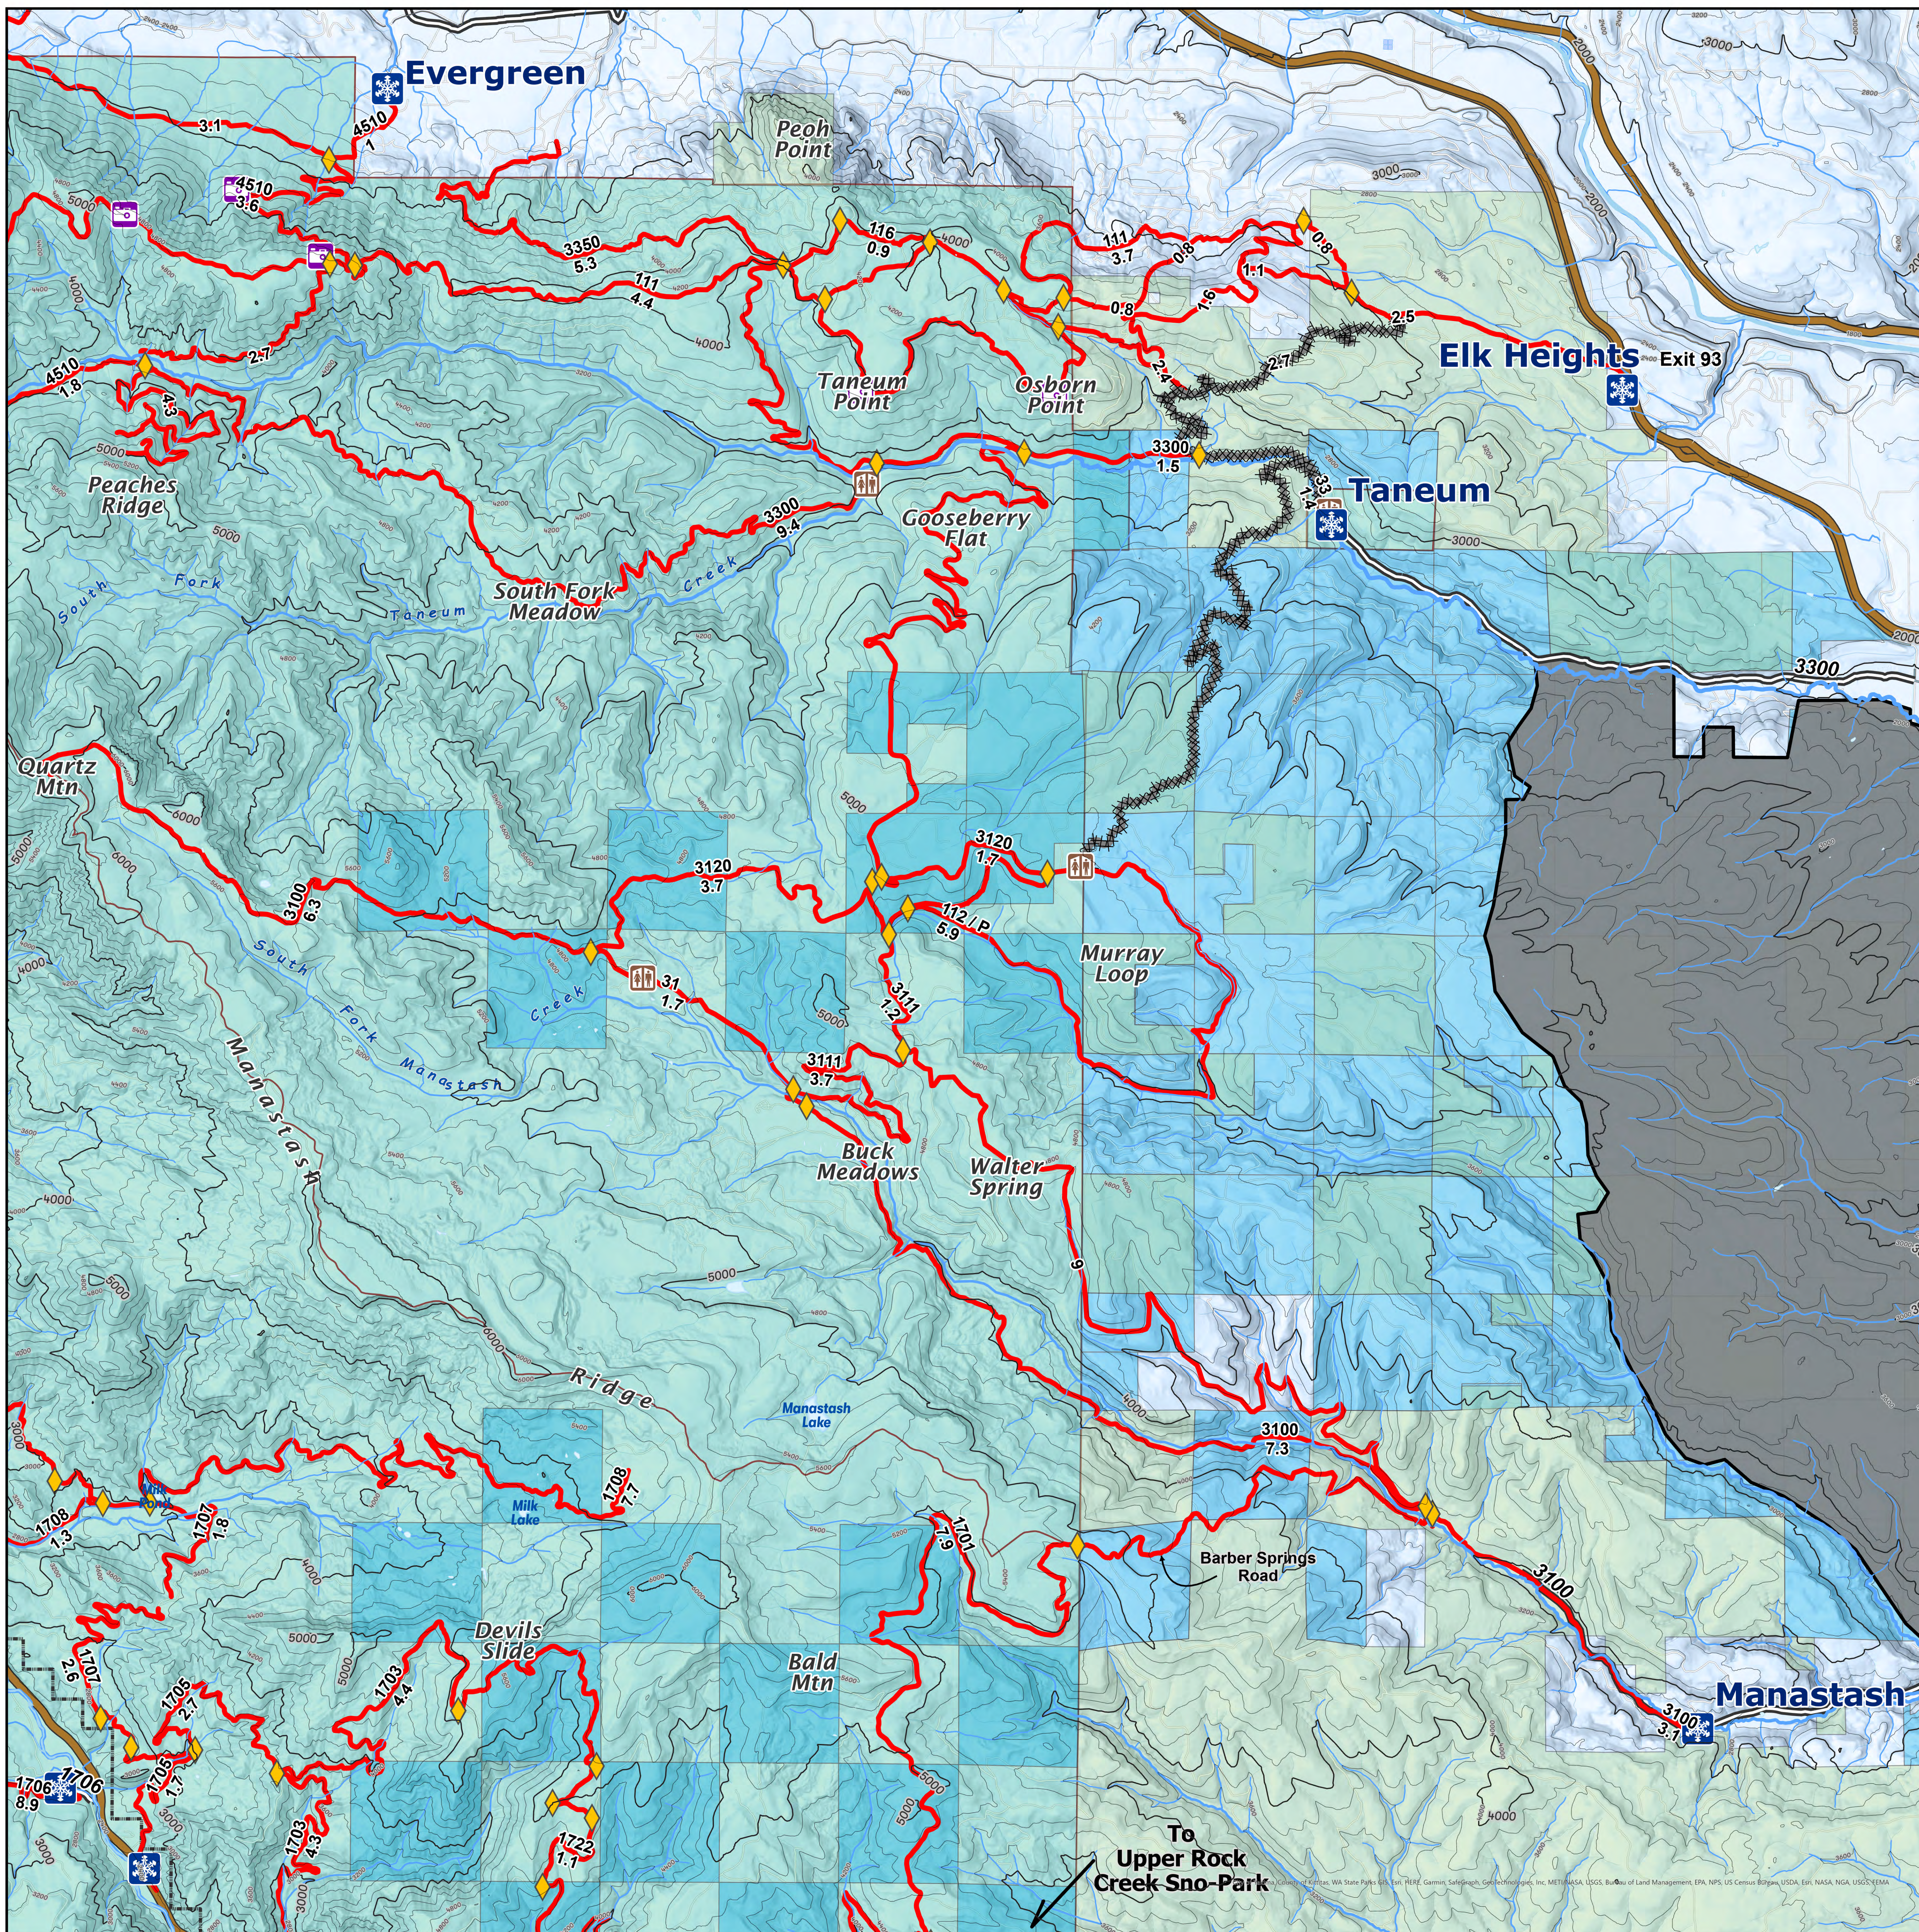

Welcome Manastash & Taneum Groomed Trail System

- Sno-Park
- Major Junction
- Restroom
- View
- Groomed Snowmobile Trail
- Temporary Closure
- Highway
- Sno-Park Access Road
- WA Dept. of Natural Resources
- WA Dept. of Fish & Wildlife
- Area Closure
- Wenatchee National Forest
- Contours - 200ft

Area has 78 miles of groomed snowmobile trails. Road # and mileage labeled between junctions.

Snow grooming equipment may be on the trail at any time.

Trail grooming schedules may change without notice due to snow conditions, temperatures, equipment breakdowns, etc.

Be aware of potential avalanche danger, check www.nwac.us before you leave home.

**Trail grooming schedules and maps at www.parks.wa.gov/winter
Please report errors or comments to: winter@parks.wa.gov**