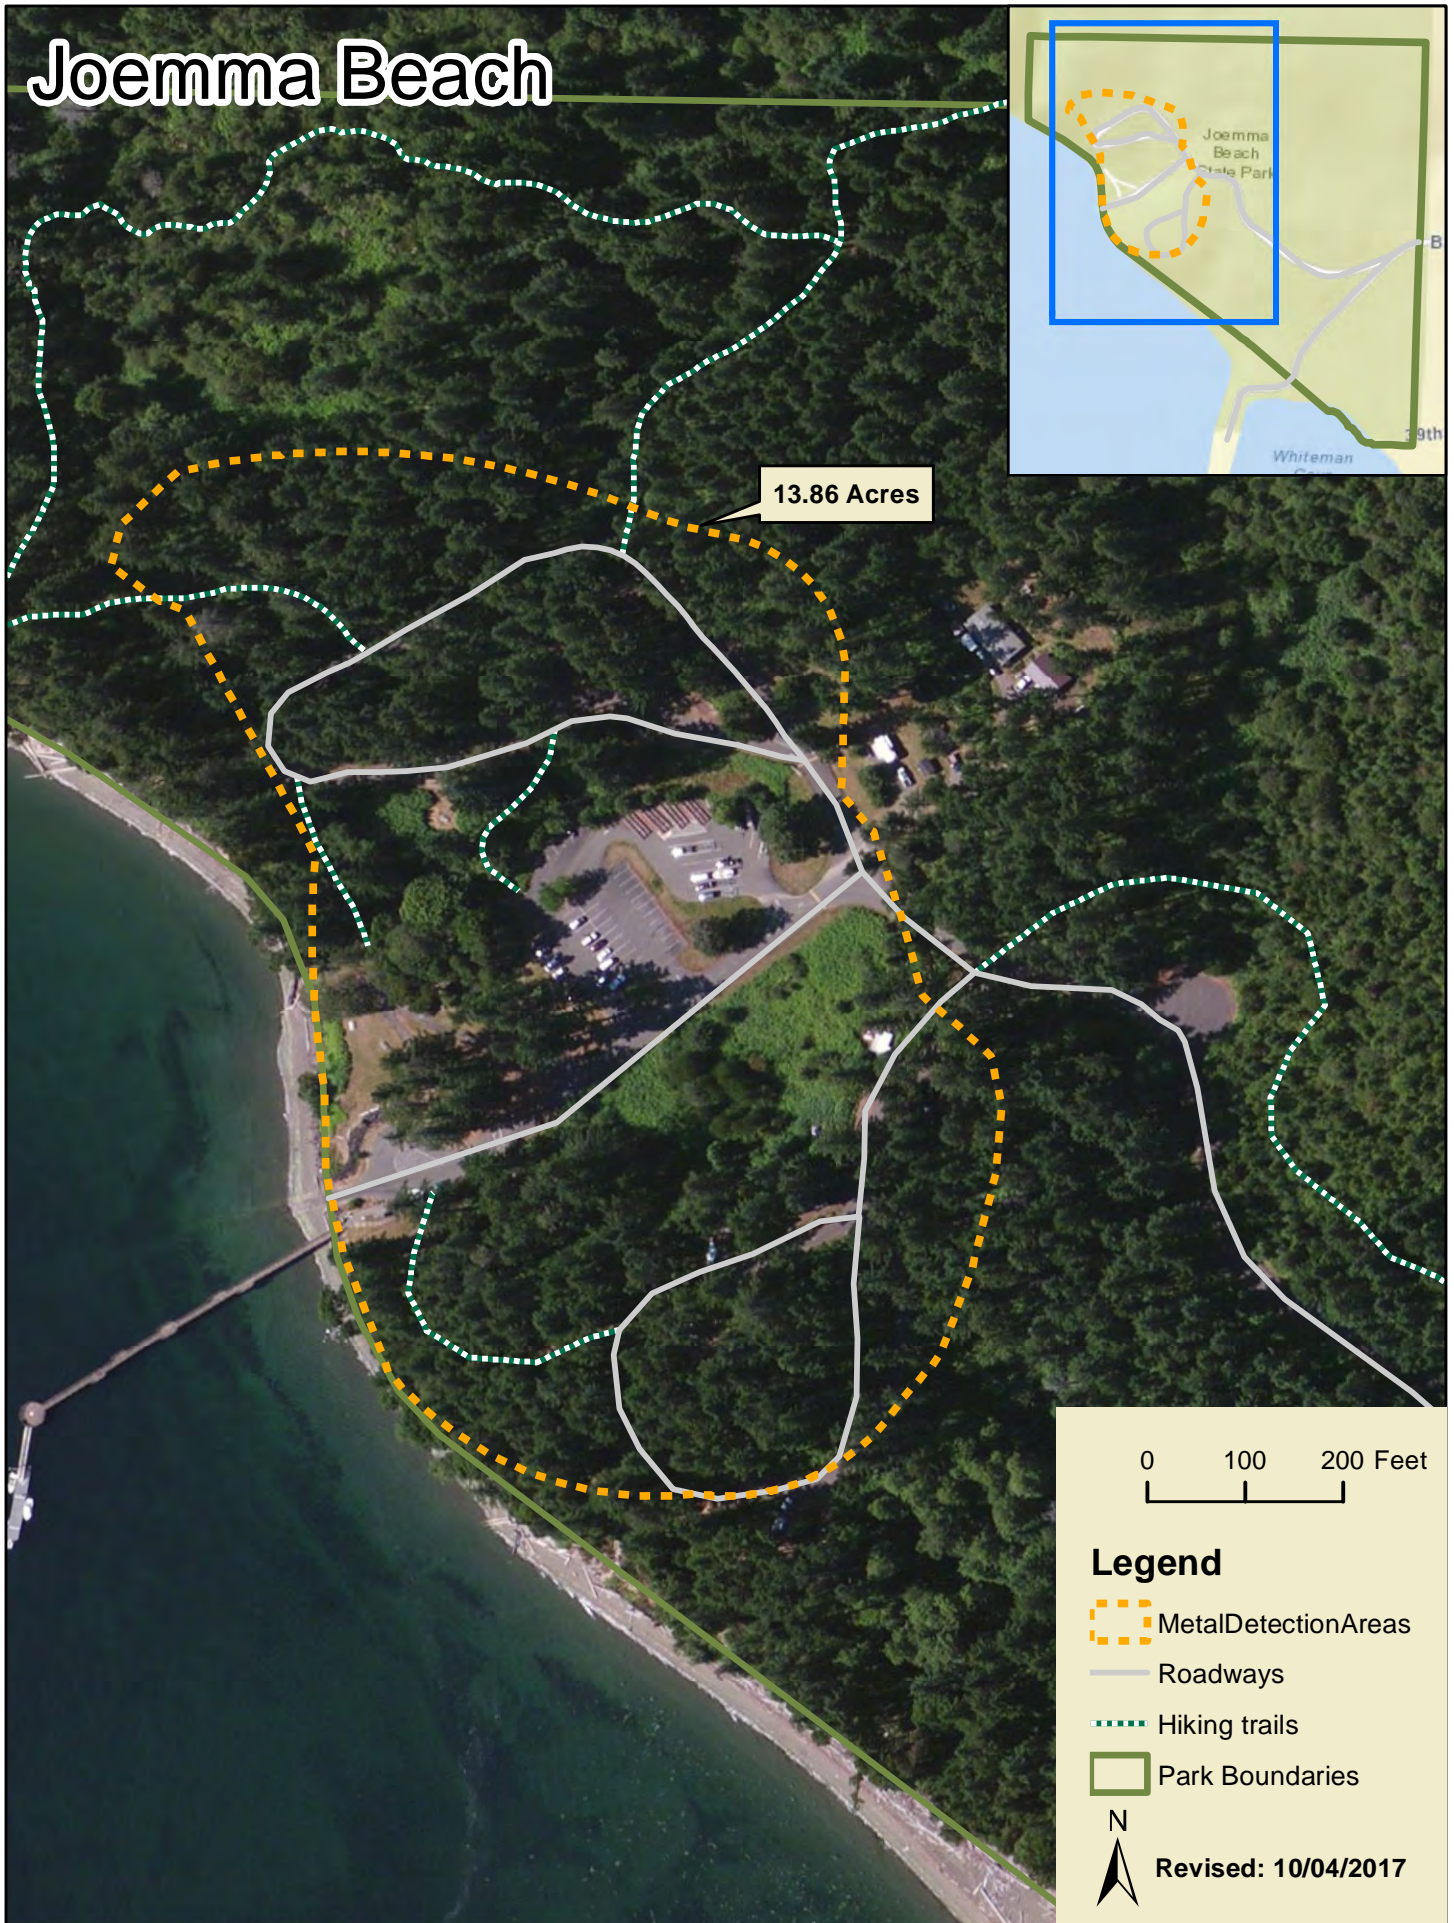

Joemma Beach

13.86 Acres

0 100 200 Feet

Legend

-  Metal Detection Areas
-  Roadways
-  Hiking trails
-  Park Boundaries

Revised: 10/04/2017