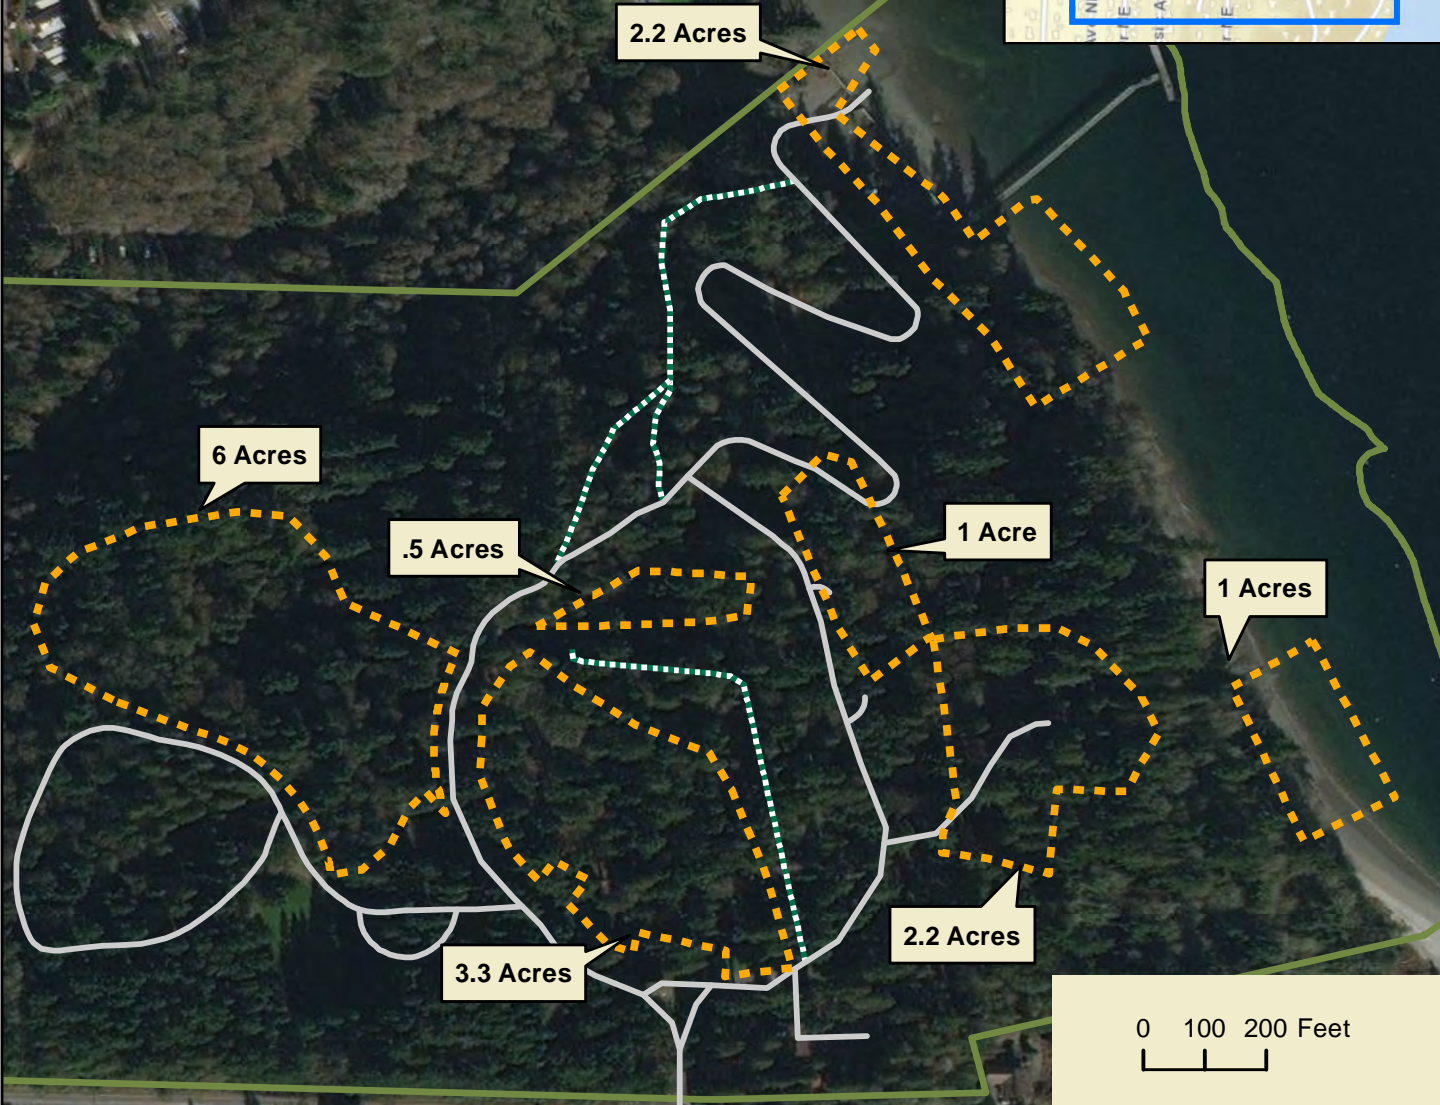

Mahee

0 100 200 Feet

Legend

- MetalDetectionAreas
- Roadways
- Hiking trails
- Park Boundaries

Revised: 10/04/2017