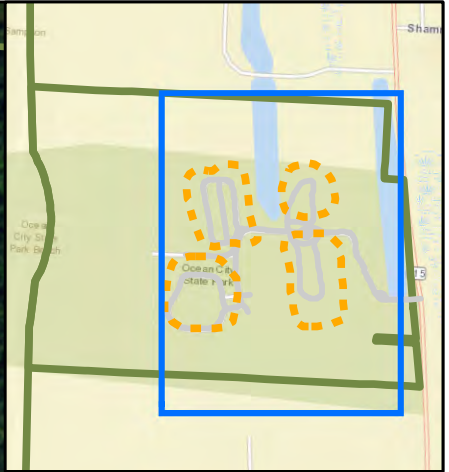

# Ocean City

11 Acres

5.7 Acres

11.3 Acres

11.6 Acres

0 100 200 Feet

## Legend

-  Metal Detection Areas
-  Roadways
-  Hiking trails
-  Park Boundaries

Revised: 09/26/2017