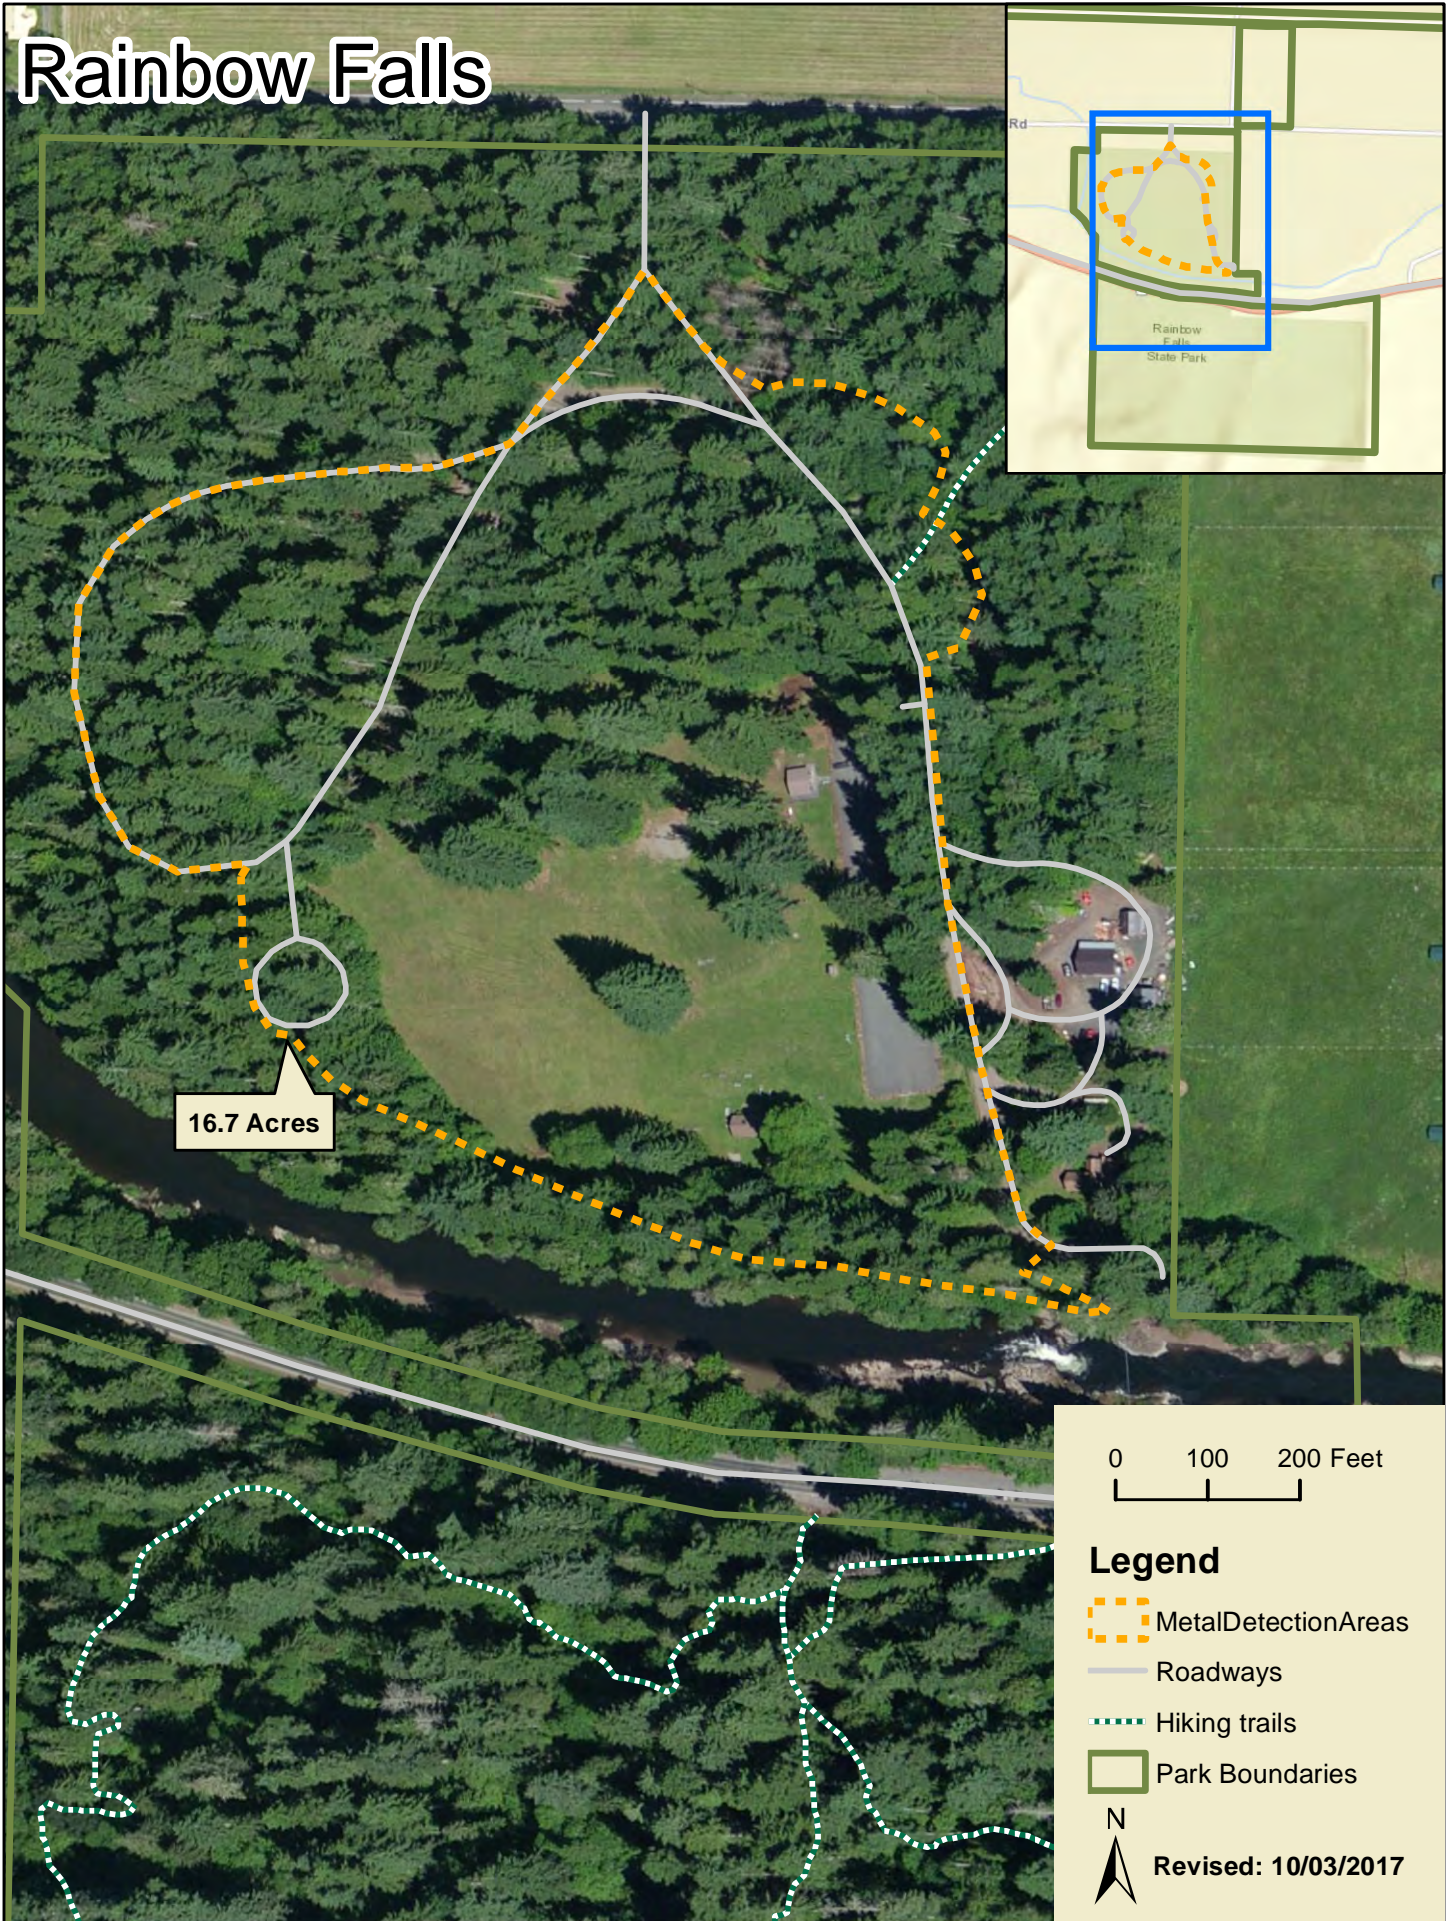

Rainbow Falls

16.7 Acres

0 100 200 Feet

- Legend**
-  MetalDetectionAreas
 -  Roadways
 -  Hiking trails
 -  Park Boundaries

Revised: 10/03/2017