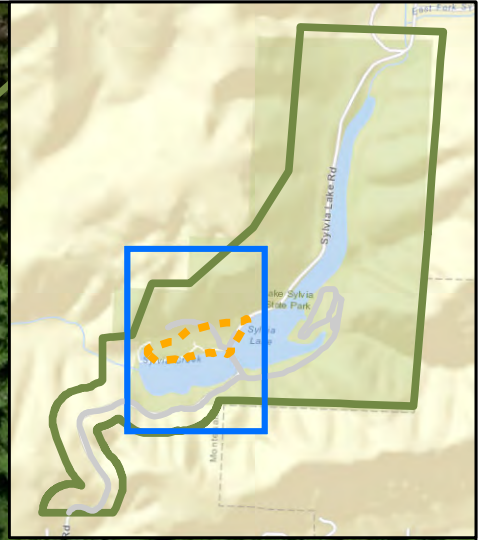

# Lake Sylvia

6 Acres

0 100 200 Feet

## Legend

-  Metal Detection Areas
-  Roadways
-  Hiking trails
-  Park Boundaries

Revised: 09/20/2017