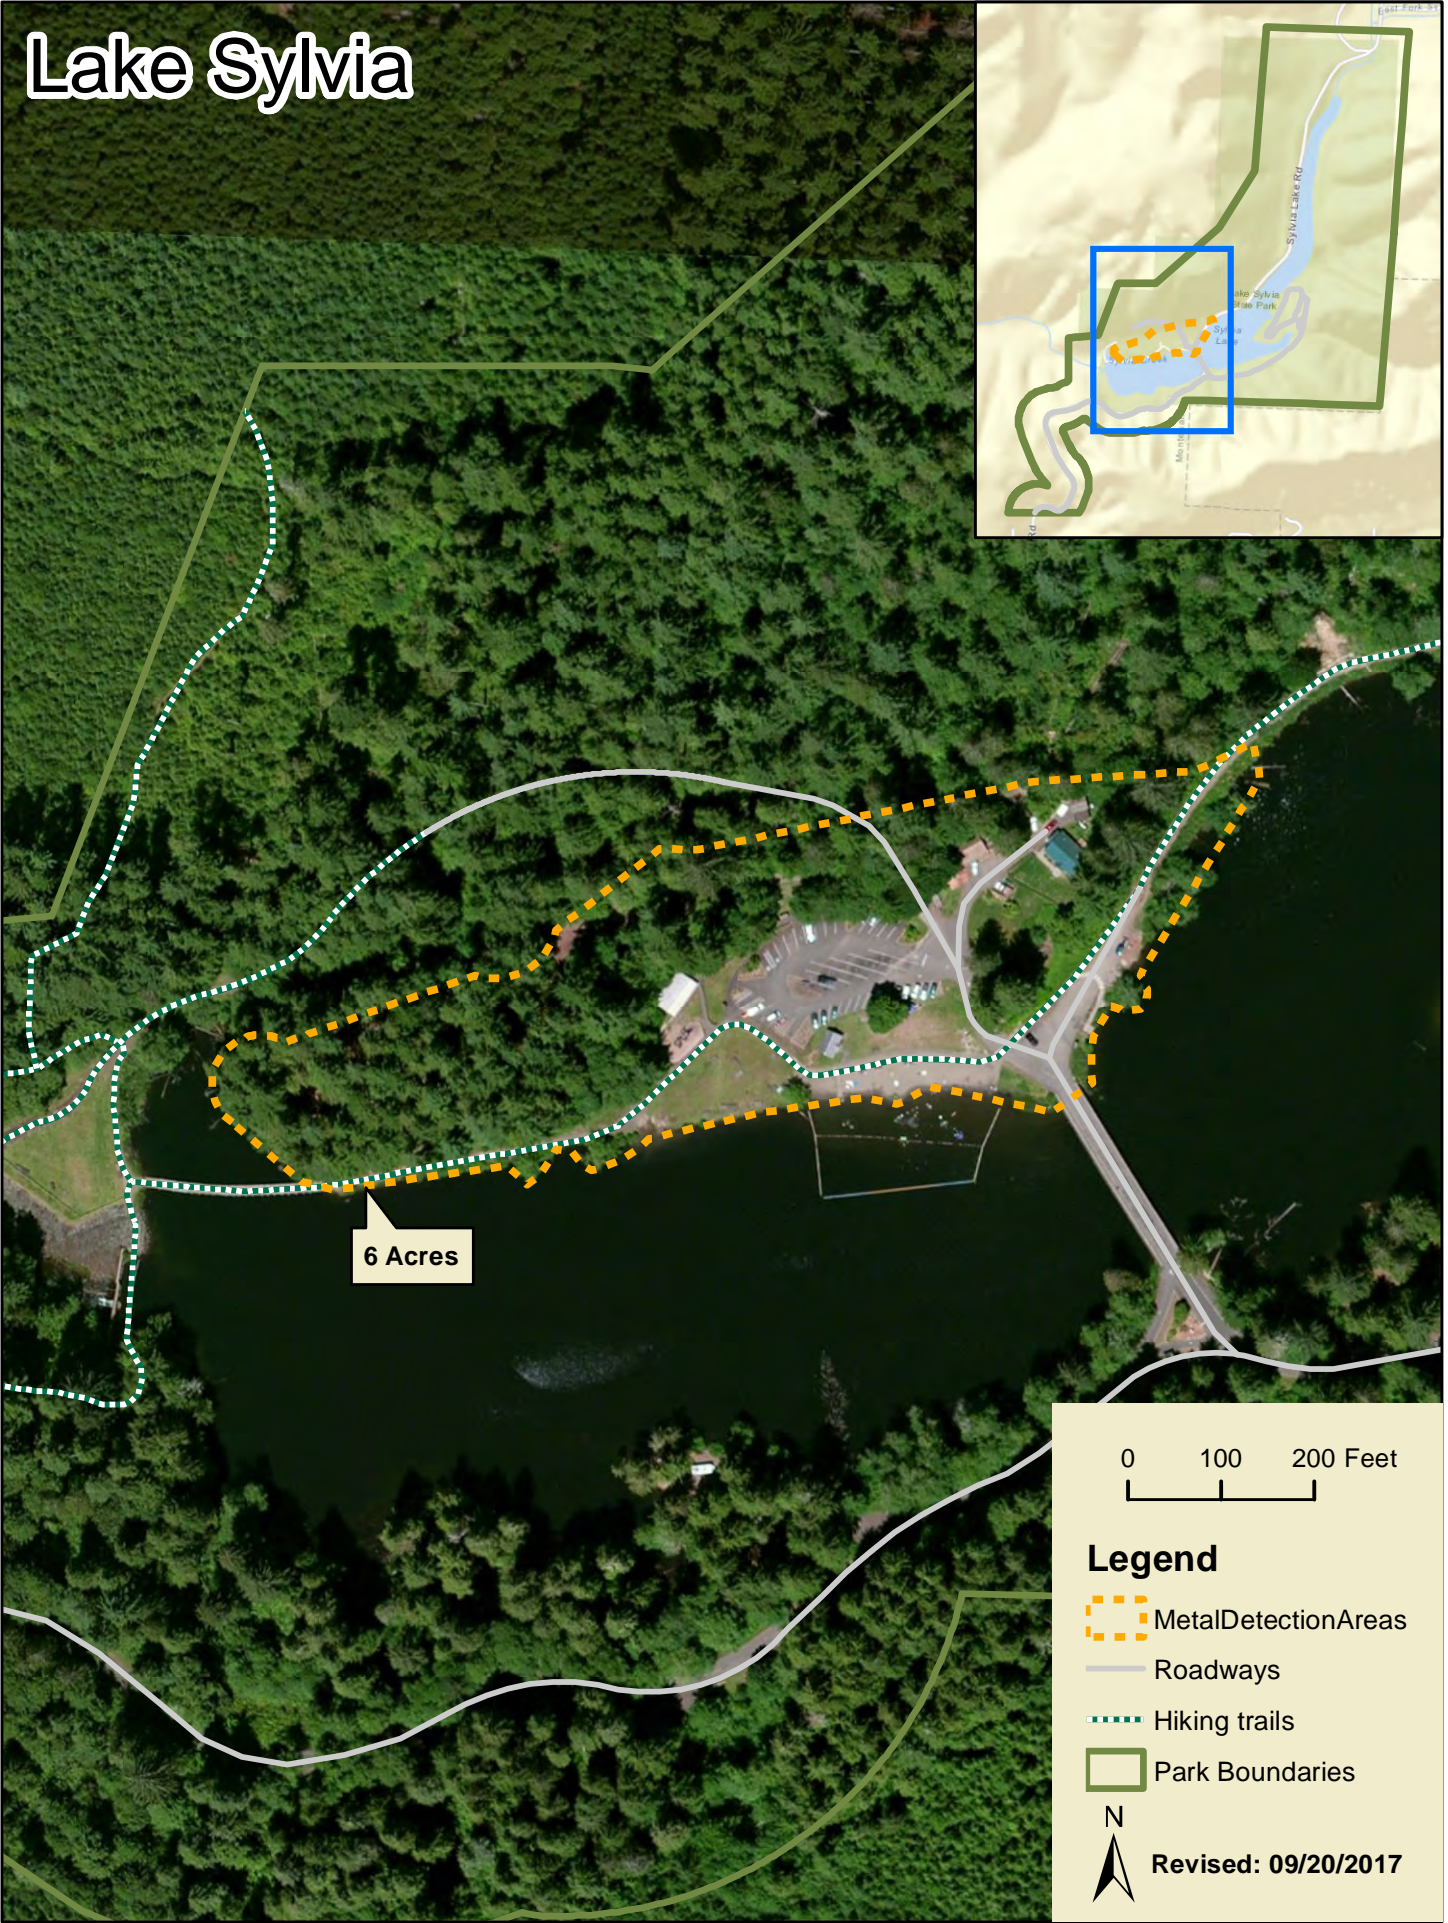

Lake Sylvia

0 100 200 Feet

Legend

-  Metal Detection Areas
-  Roadways
-  Hiking trails
-  Park Boundaries

Revised: 09/20/2017