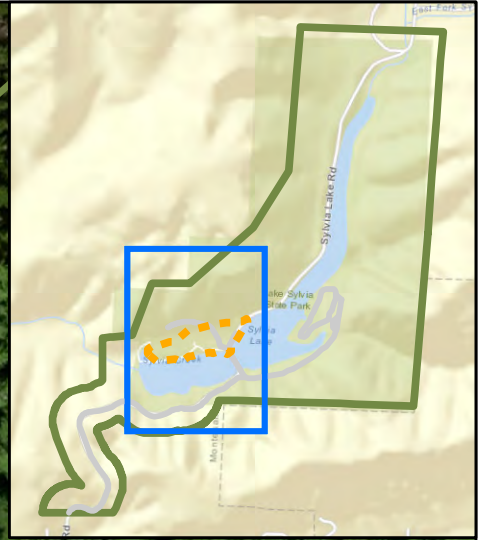

Lake Sylvia

0 100 200 Feet

Legend

-  Metal Detection Areas
-  Roadways
-  Hiking trails
-  Park Boundaries

Revised: 09/20/2017