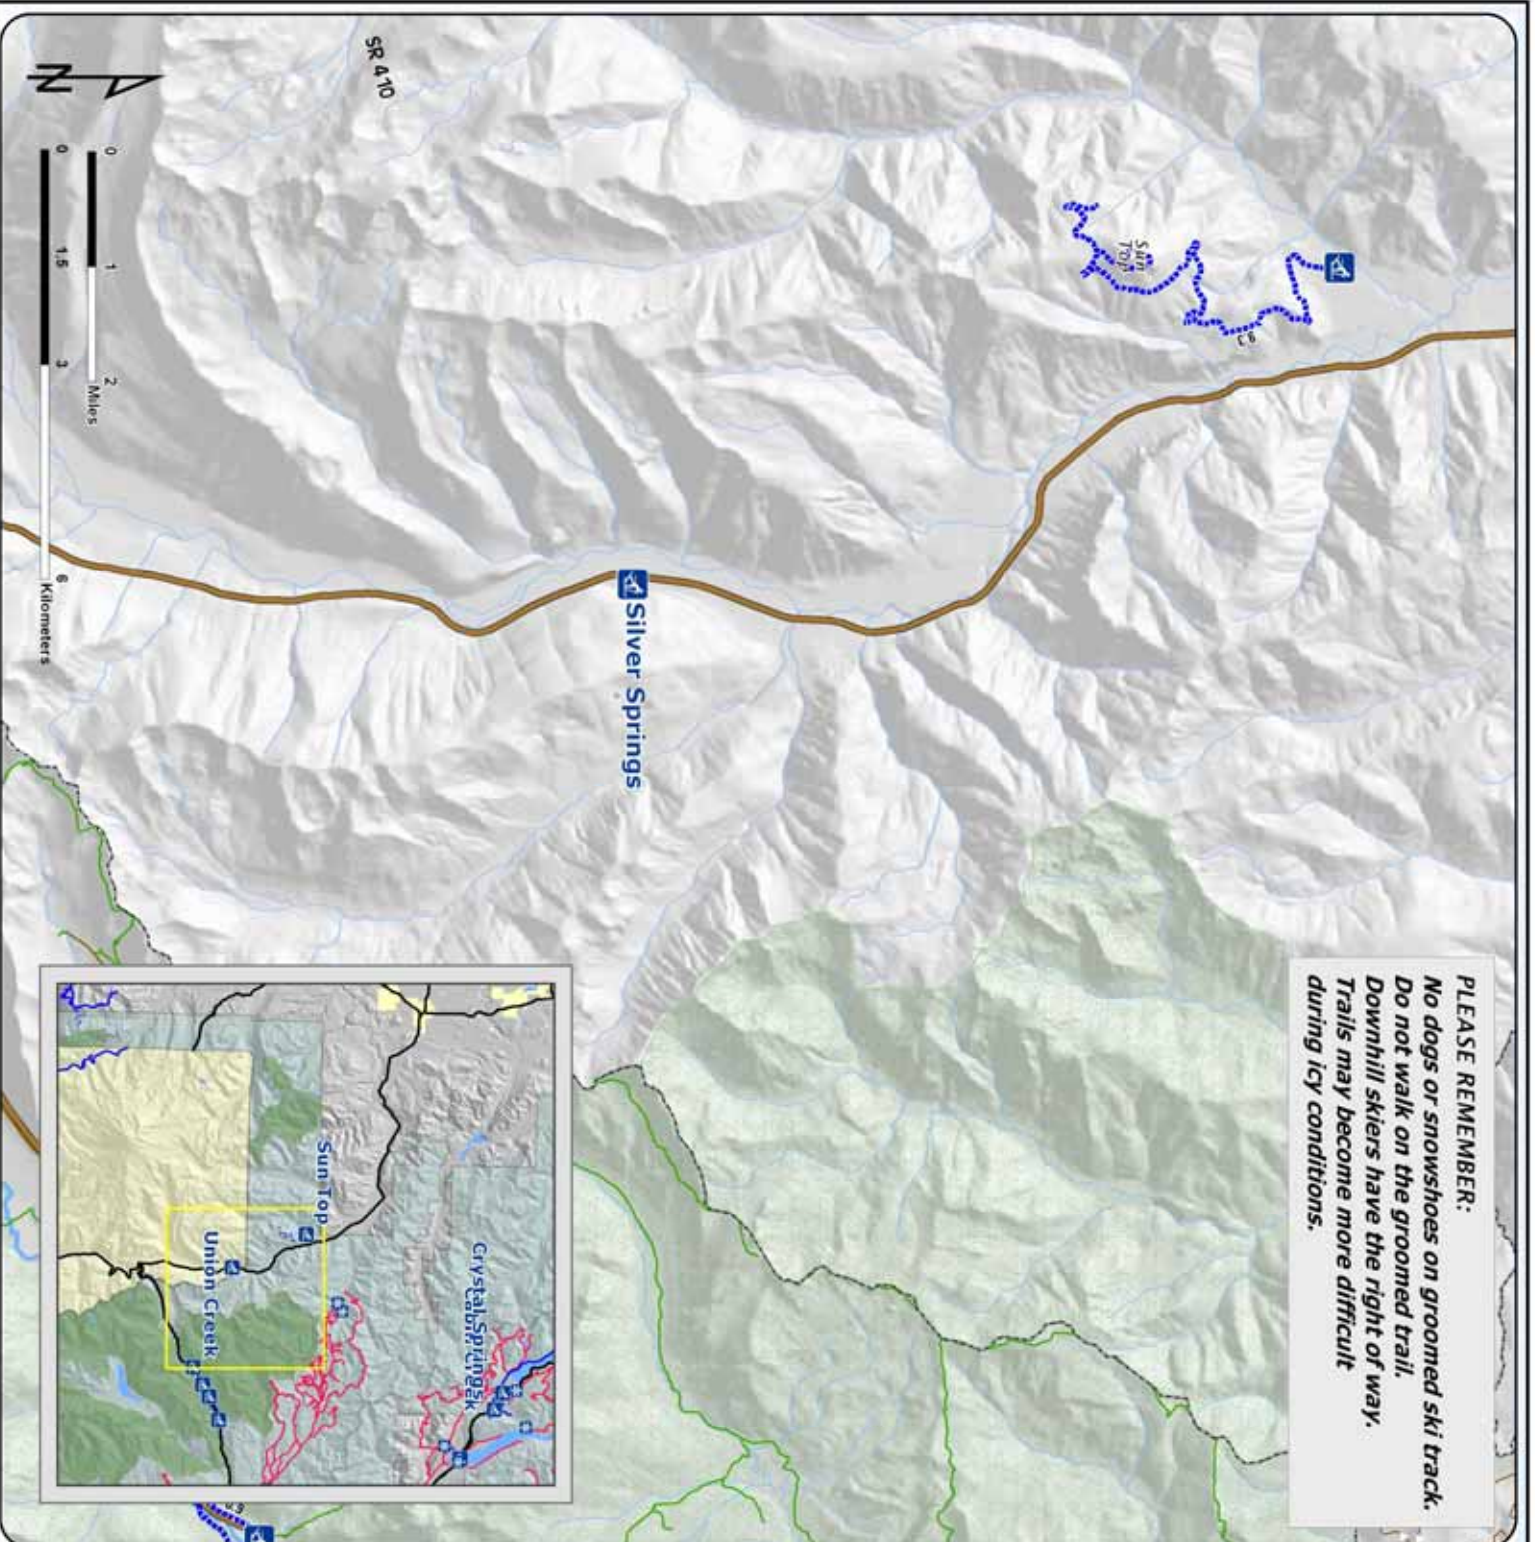

Welcome Sun Top Sno-Park Groomed Trail System

PLEASE REMEMBER:
No dogs or snowshoes on groomed ski track.
Do not walk on the groomed trail.
Downhill skiers have the right of way.
Trails may become more difficult
during icy conditions.

Explanation

-  Non-Motorized Sno-Park
-  Groomed Ski Trail
-  Marked Ski Route
-  Highway
-  Road
-  Trail
-  Wilderness Area
-  Eminent
-  More Difficult
-  Most Difficult

has kilometers (miles) of
marked cross country ski trails.

Kilometers

Snow grooming equipment may
be on the trail at any time.

Trail grooming schedules may change
without notice due to snow conditions,
temperatures, equipment breakdowns, etc.

Be aware of potential avalanche danger,
check www.wnac.us before you leave home.