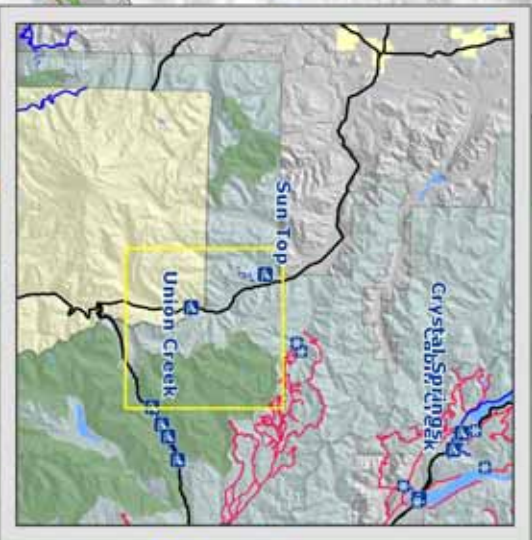

Welcome Sun Top Sno-Park Groomed Trail System

PLEASE REMEMBER:
No dogs or snowshoes on groomed ski track.
Do not walk on the groomed trail.
Downhill skiers have the right of way.
Trails may become more difficult
during icy conditions.

Explanation

-  Non-Motorized Sno-Park
-  Groomed Ski Trail
-  Marked Ski Route
-  Highway
-  Road
-  Trail
-  Wilderness Area
-  Eminent
-  More Difficult
-  Most Difficult

has kilometers (miles) of
marked cross country ski trails.