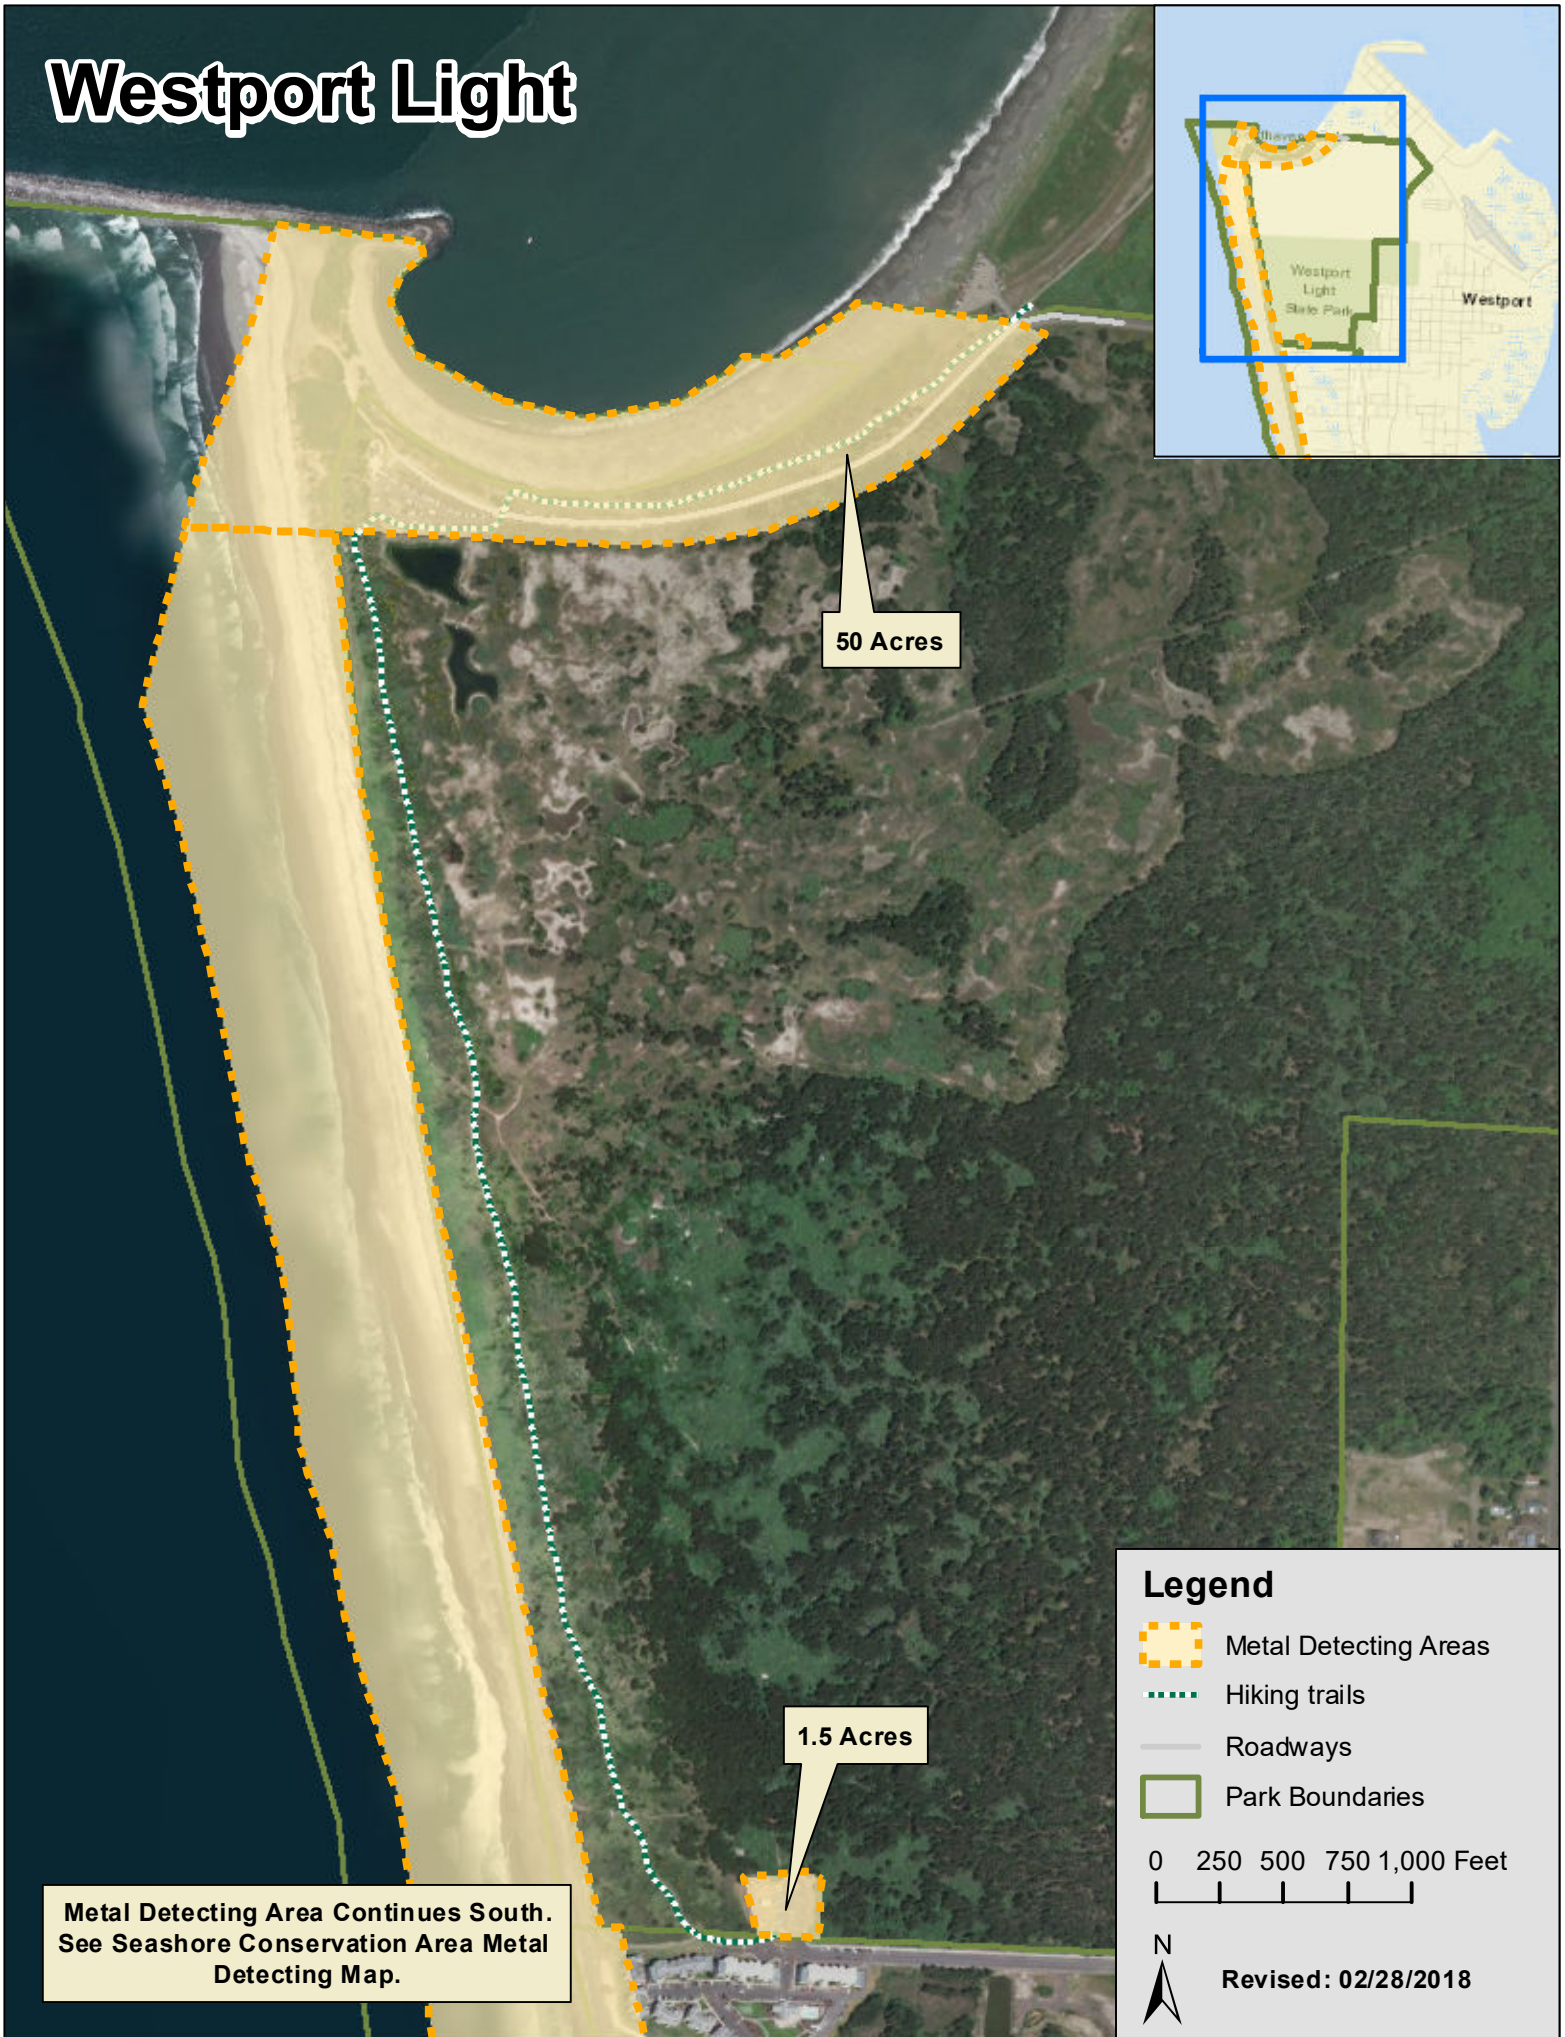

# Westport Light

50 Acres

1.5 Acres

Metal Detecting Area Continues South.  
See Seashore Conservation Area Metal  
Detecting Map.

## Legend

-  Metal Detecting Areas
-  Hiking trails
-  Roadways
-  Park Boundaries

0 250 500 750 1,000 Feet

Revised: 02/28/2018