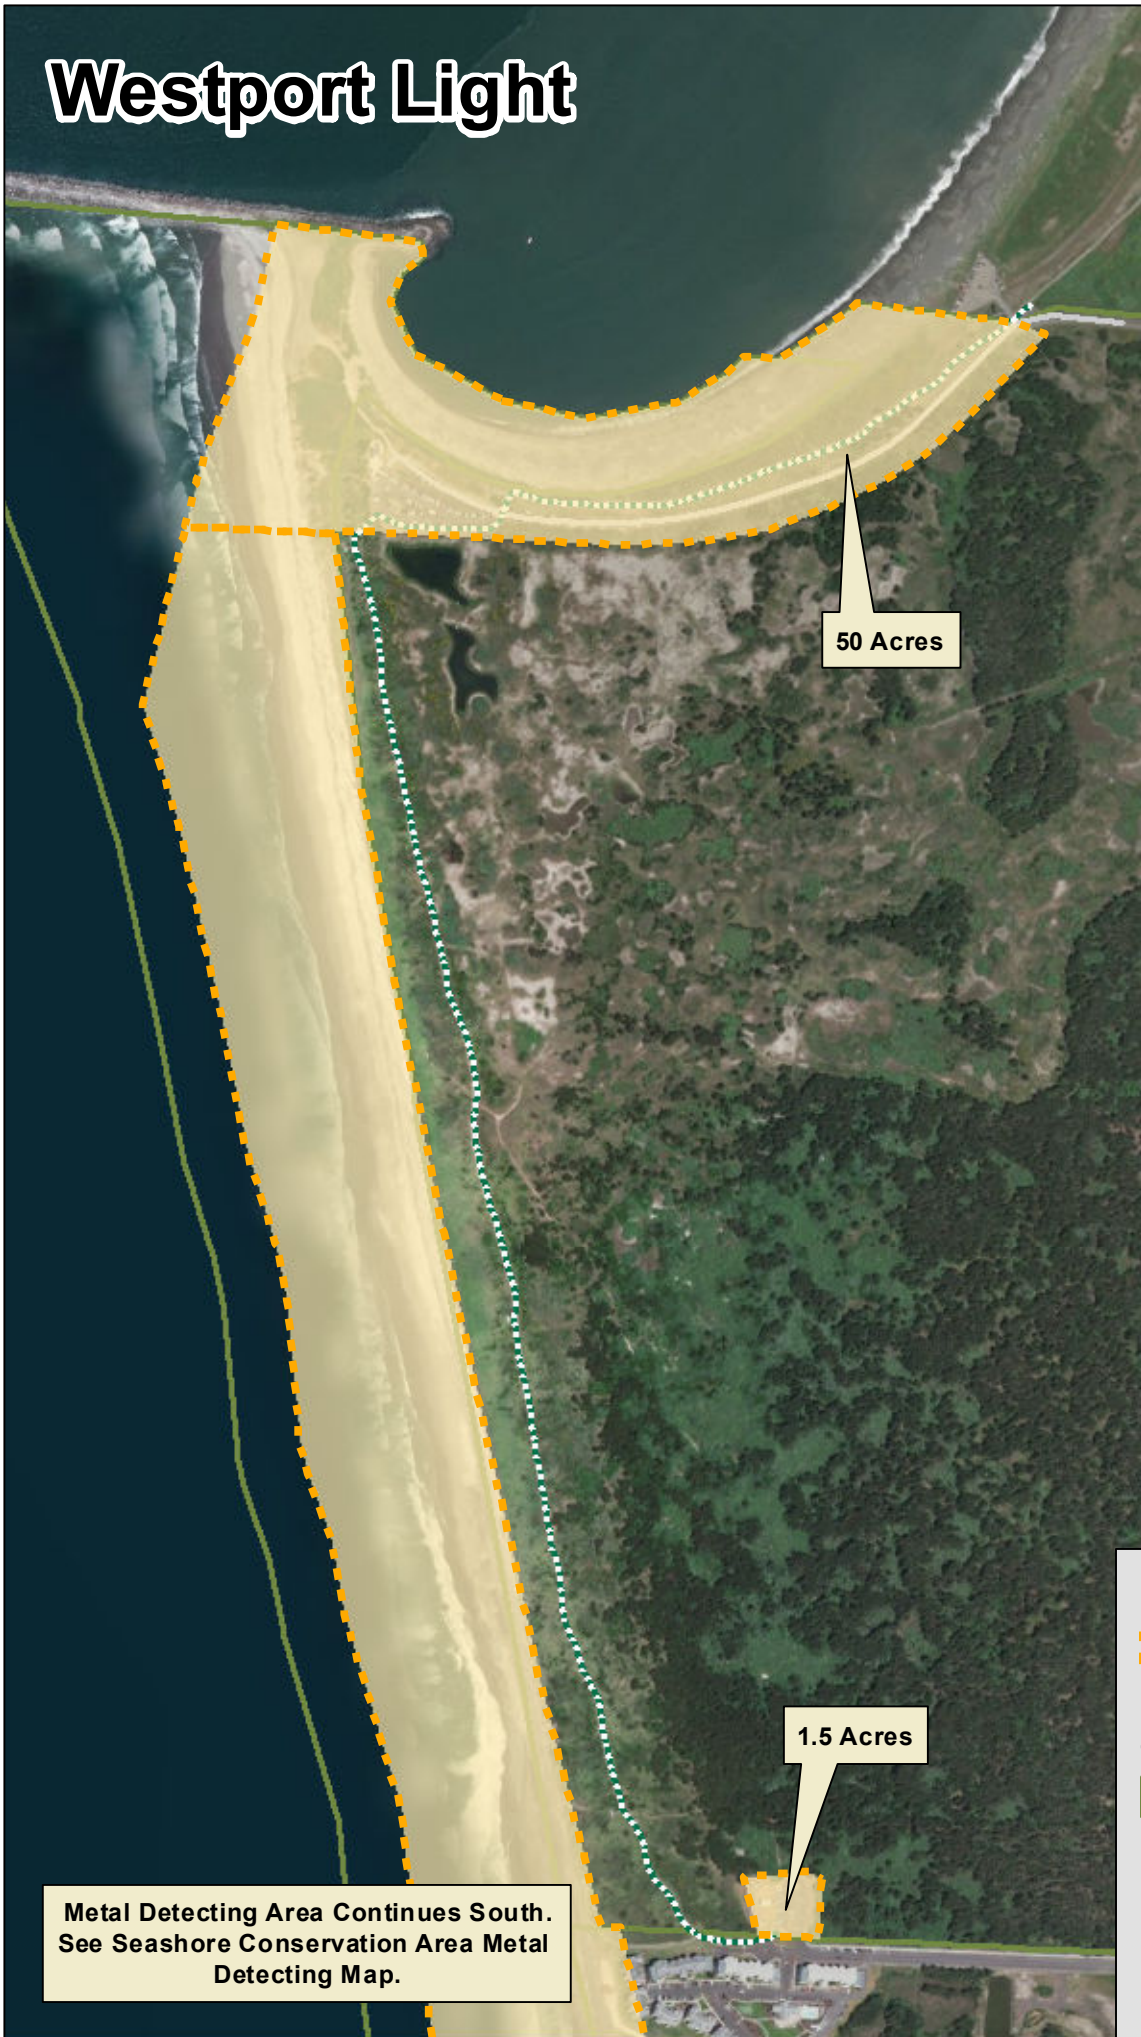

# Westport Light

50 Acres

1.5 Acres

Metal Detecting Area Continues South.  
See Seashore Conservation Area Metal  
Detecting Map.

## Legend

-  Metal Detecting Areas
-  Hiking trails
-  Roadways
-  Park Boundaries

0 250 500 750 1,000 Feet

Revised: 02/28/2018