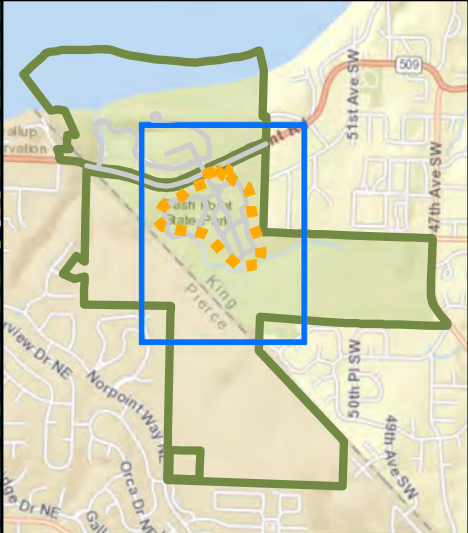

Dash Point

29.3 Acres

0 100 200 Feet

Legend

- Hiking trails
- Roadways
- Metal Detection Areas
- Park Boundaries

Revised: 11/17/2016