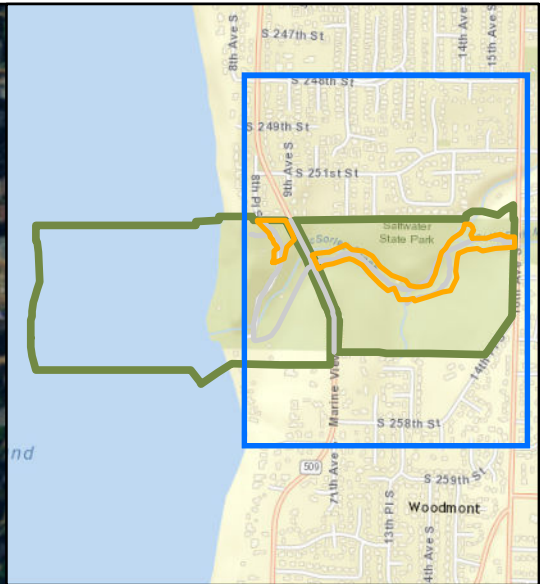

# Saltwater

1.6 acres

7.3 acres

**Legend**

- Hiking trails
- Roadways
- Metal Detection Areas
- Park Boundaries

Revised: 10/14/2016