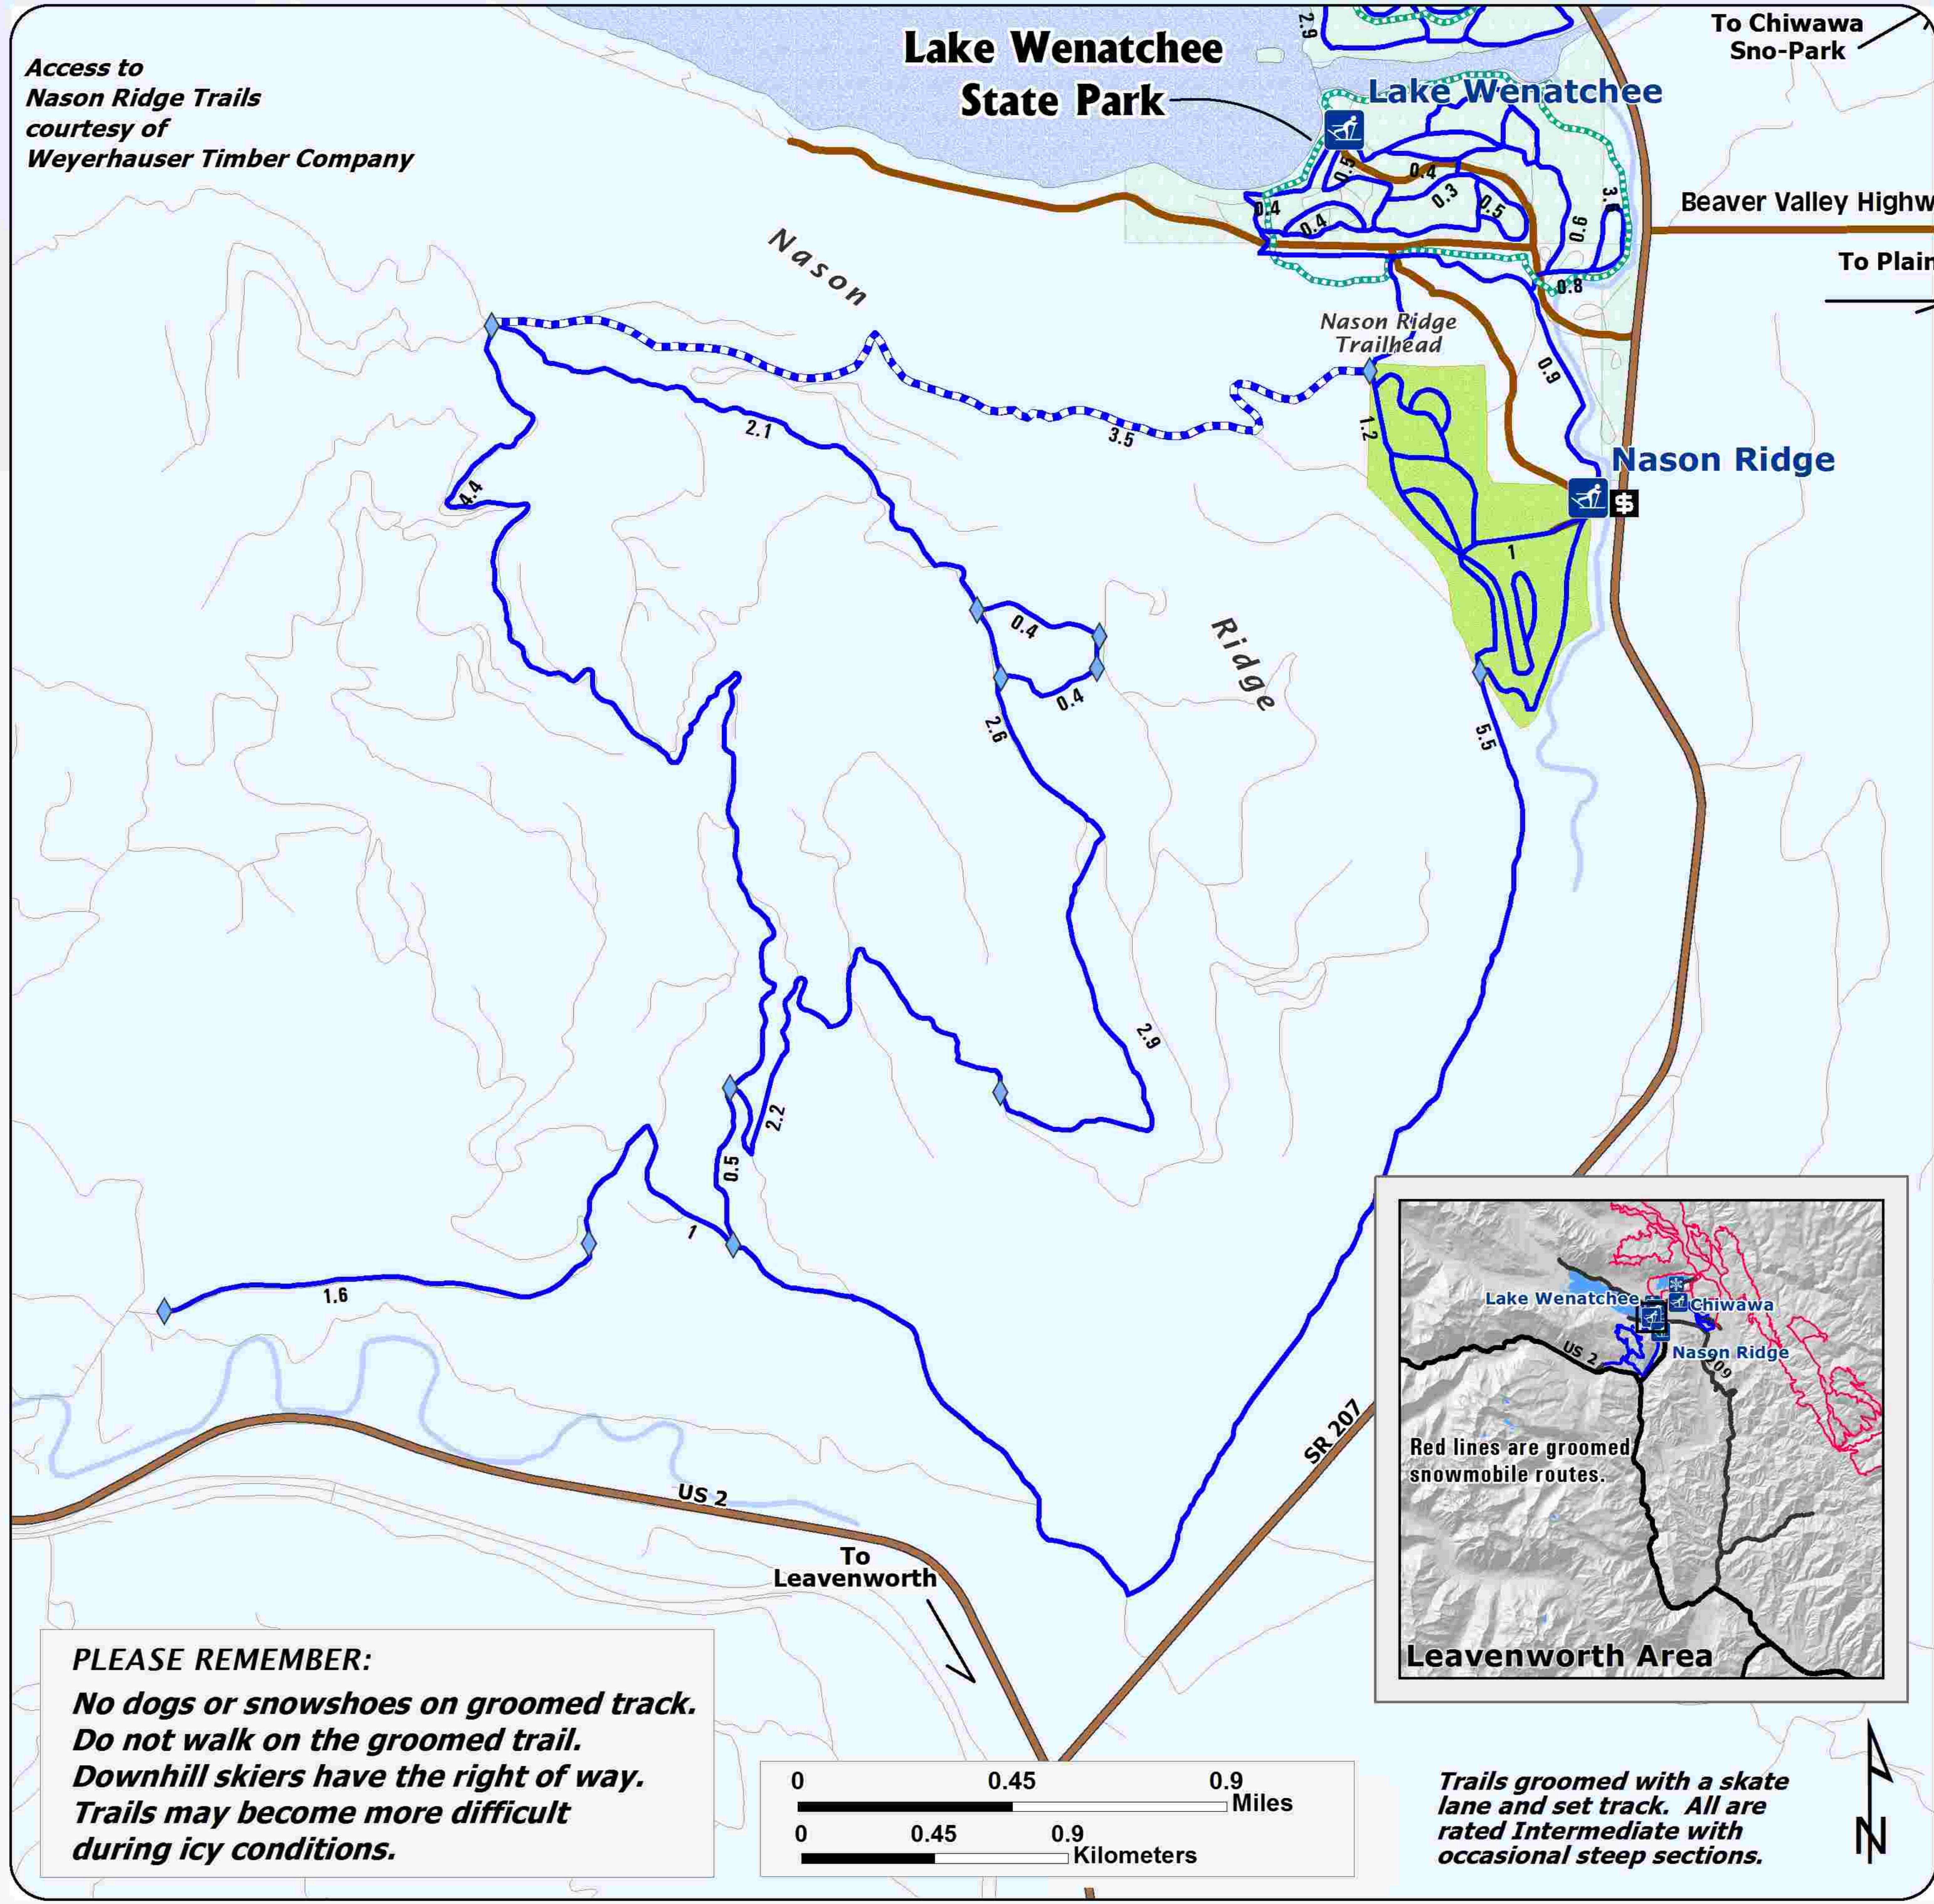

Access to  
Nason Ridge Trails  
courtesy of  
Weyerhaeuser Timber Company

# Welcome Nason Ridge Sno-Park Groomed Trail System

## Explanation

- Non-Motorized Sno-Park
- Groomed Ski Trail
- Trail Not Groomed
- Designated Snowshoe Trail
- Trail Junction
- Highway
- Sno-Park Access Road
- Road or Trail
- Park Boundary
- Kahler Glen Golf Course
- Special Grooming Permit Required

**Nason Ridge has 22 kilometers (12 mi.) of groomed cross country ski trails. Distance labeled between intersections.**

*Snow grooming equipment may be on the trail at any time.*

*Trail grooming schedules may change without notice due to snow conditions, temperatures, equipment breakdowns, etc.*