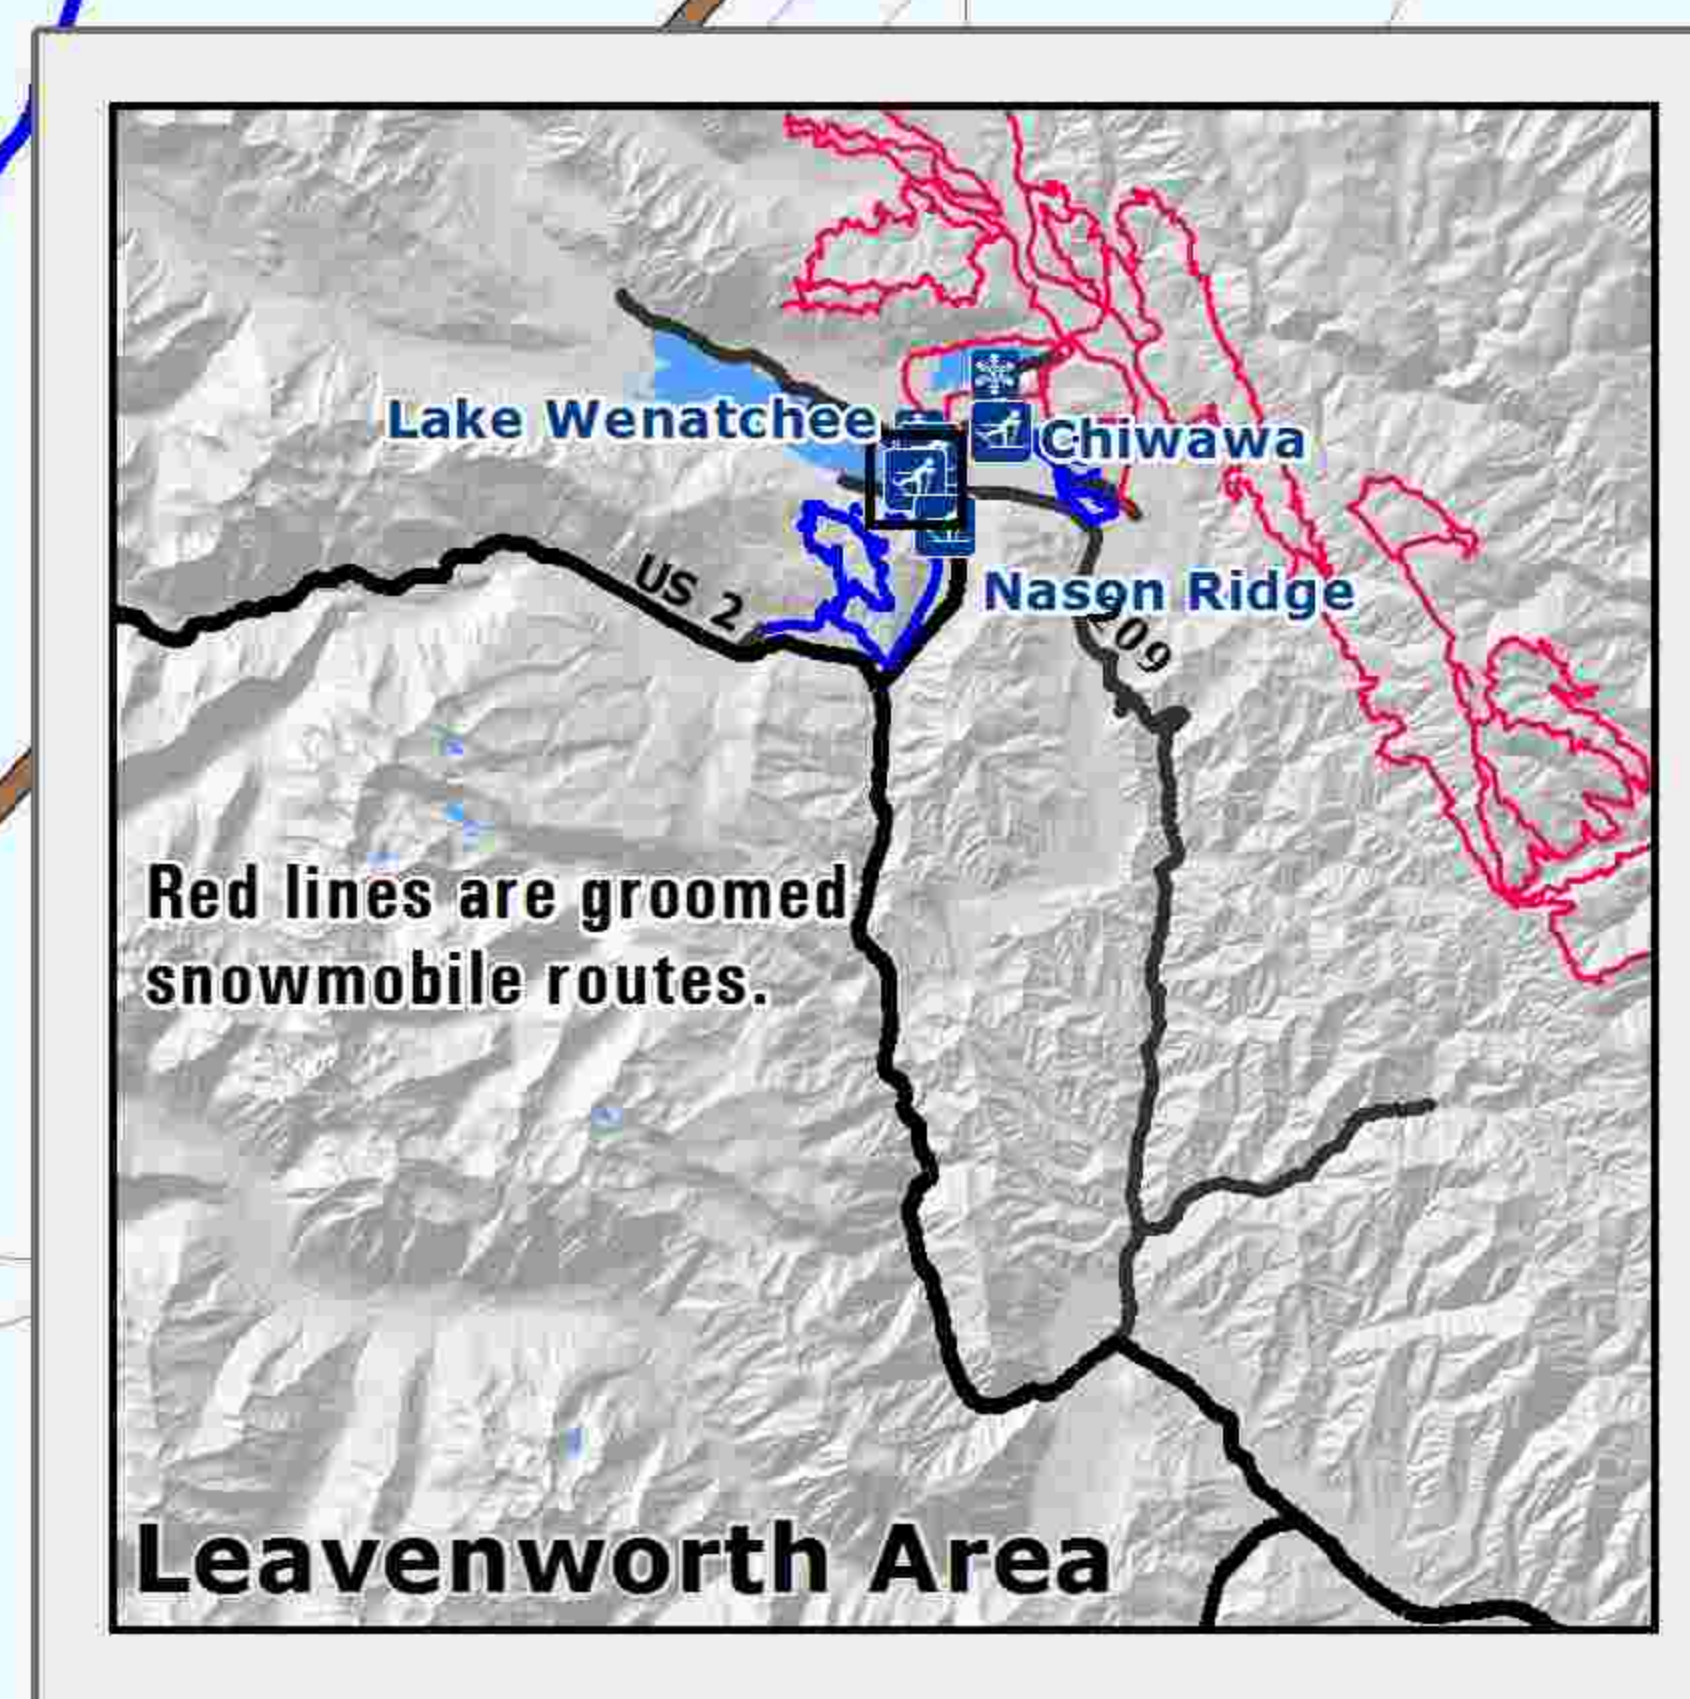

Trails groomed with a skate lane and set track. All are rated Intermediate with occasional steep sections.