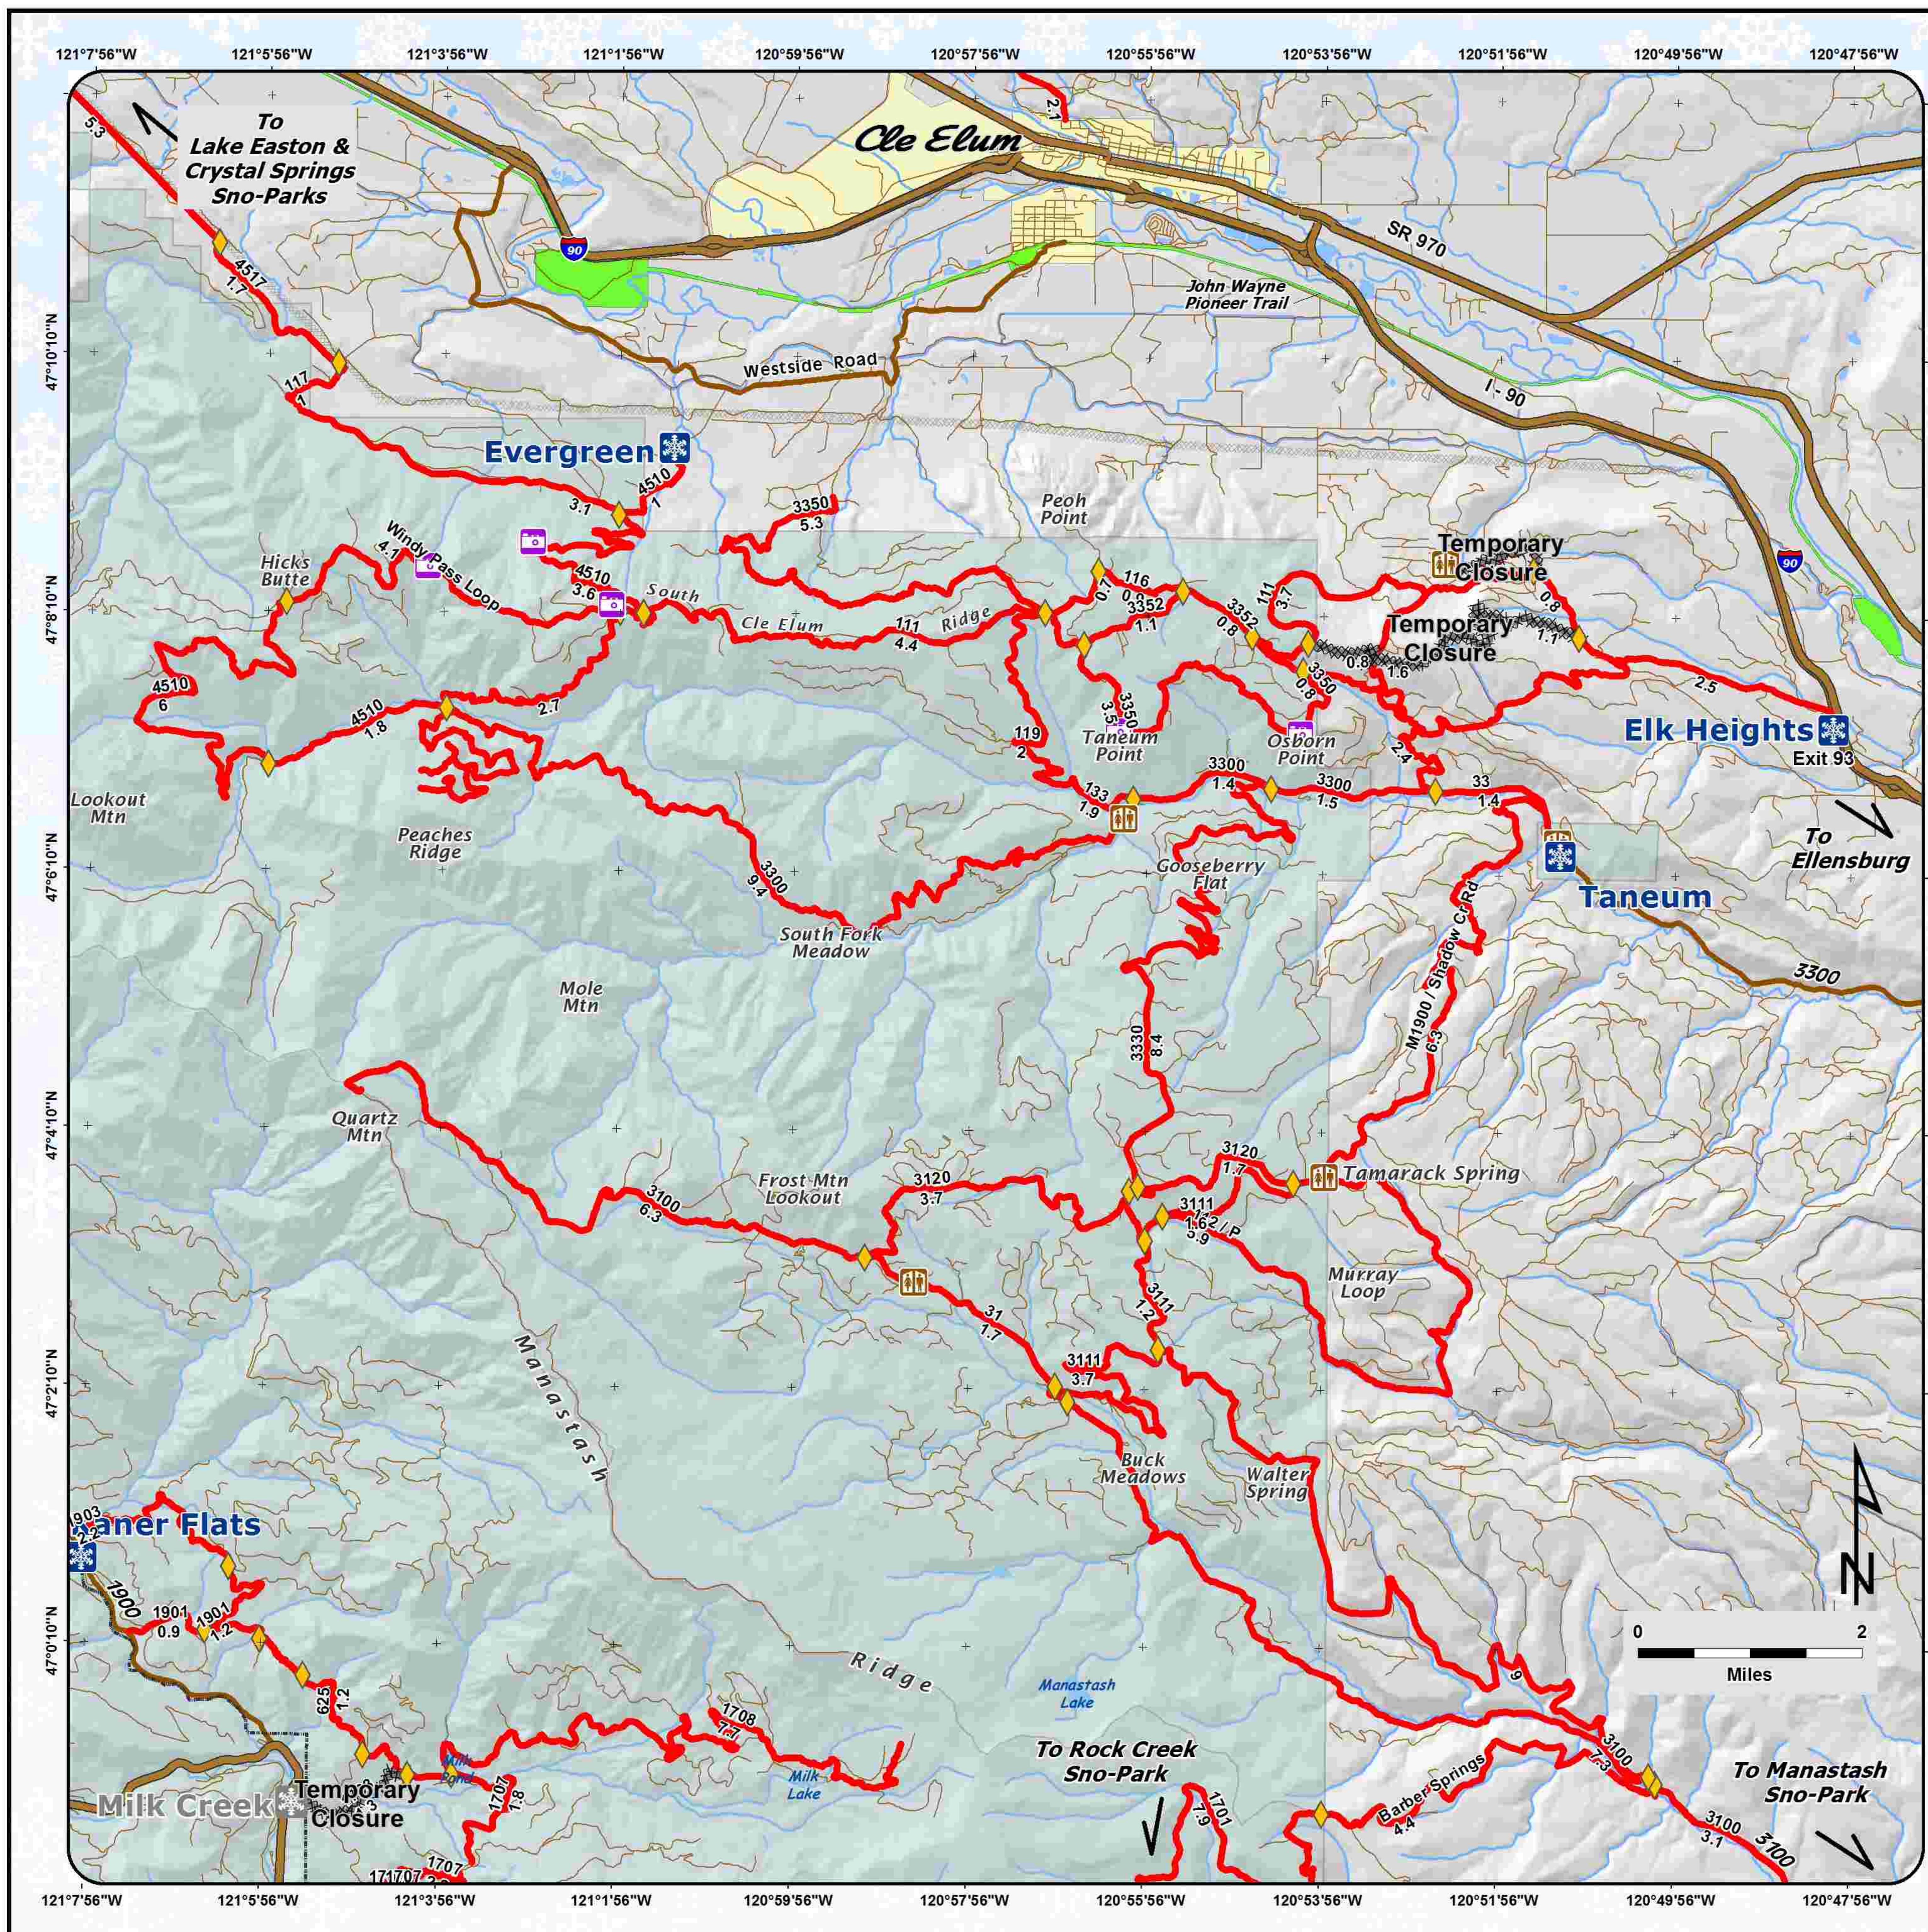

Welcome Evergreen Sno-Park Groomed Trail System

Explanation

- View
- Sno-Park
- Temporary Closure
- Restroom
- Major Junction
- Temporary Closure
- Groomed Snowmobile Trail
- Highway
- Sno-Park Access Road
- Road
- Utility
- Wenatchee National Forest

Area has 90 miles of groomed snowmobile trails. Road # and mileage labeled between junctions.

Snow grooming equipment may be on the trail at any time.

Trail grooming schedules may change without notice due to snow conditions, temperatures, equipment breakdowns, etc.

Be aware of potential avalanche danger, check www.nwac.us before you leave home.

*Trail grooming schedules and maps at www.parks.wa.gov/winter
Please report errors or comments to: winter@parks.wa.gov*

**For Emergency Call 911
Kittitas Co. Sheriff 509-925-8534**