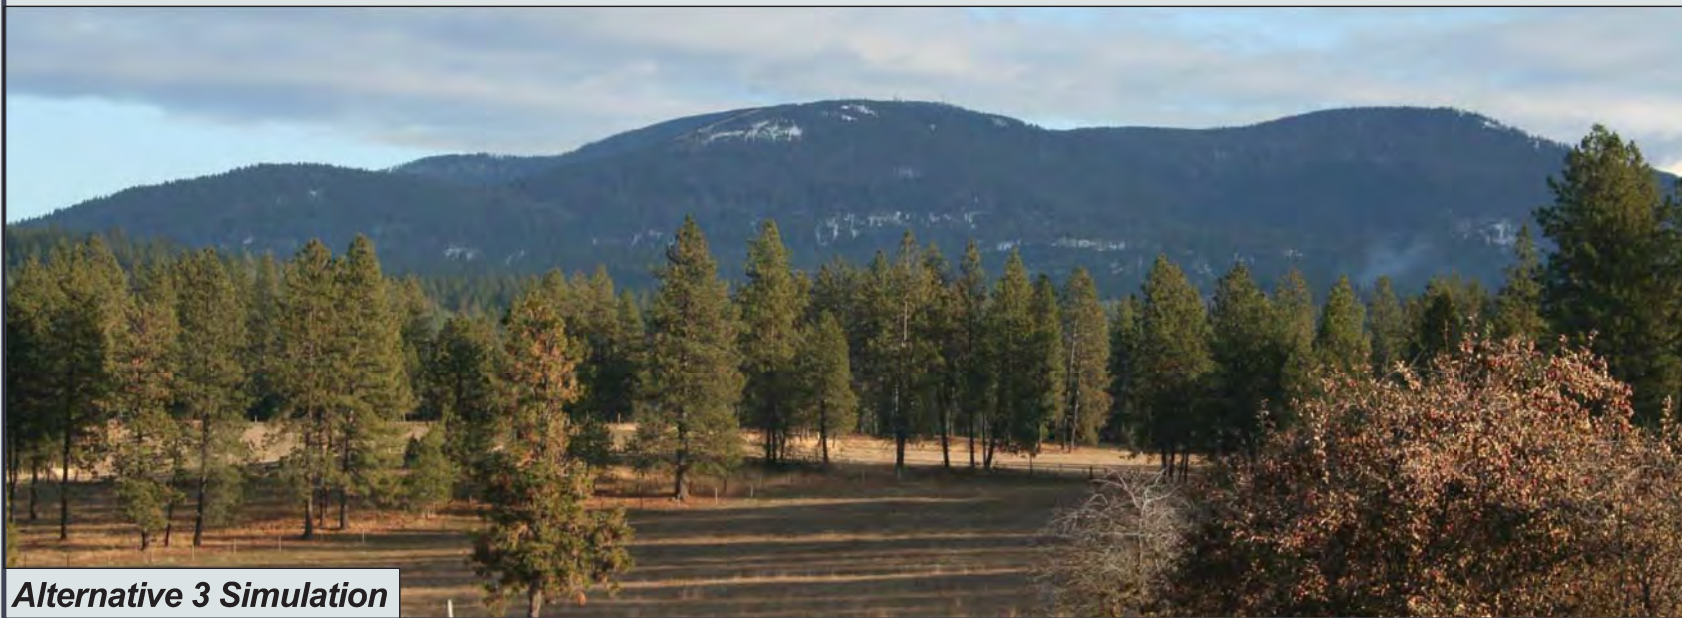

**Existing Conditions**

**Alternative 3 Simulation**

**Mt. Spokane  
Draft EIS**

**ALTERNATIVE 3:  
Visual Simulation  
N. Elk Chatteroy RD.  
EIS - Figure 12**

*Viewpoint Details:  
Location: N Elk Chatteroy Rd  
.....  
Elevation (ft): 2230  
Dist. to Subject Area: 6.22 miles  
Direction to Subject Area: SE  
Photo Date: 12/05/2011*