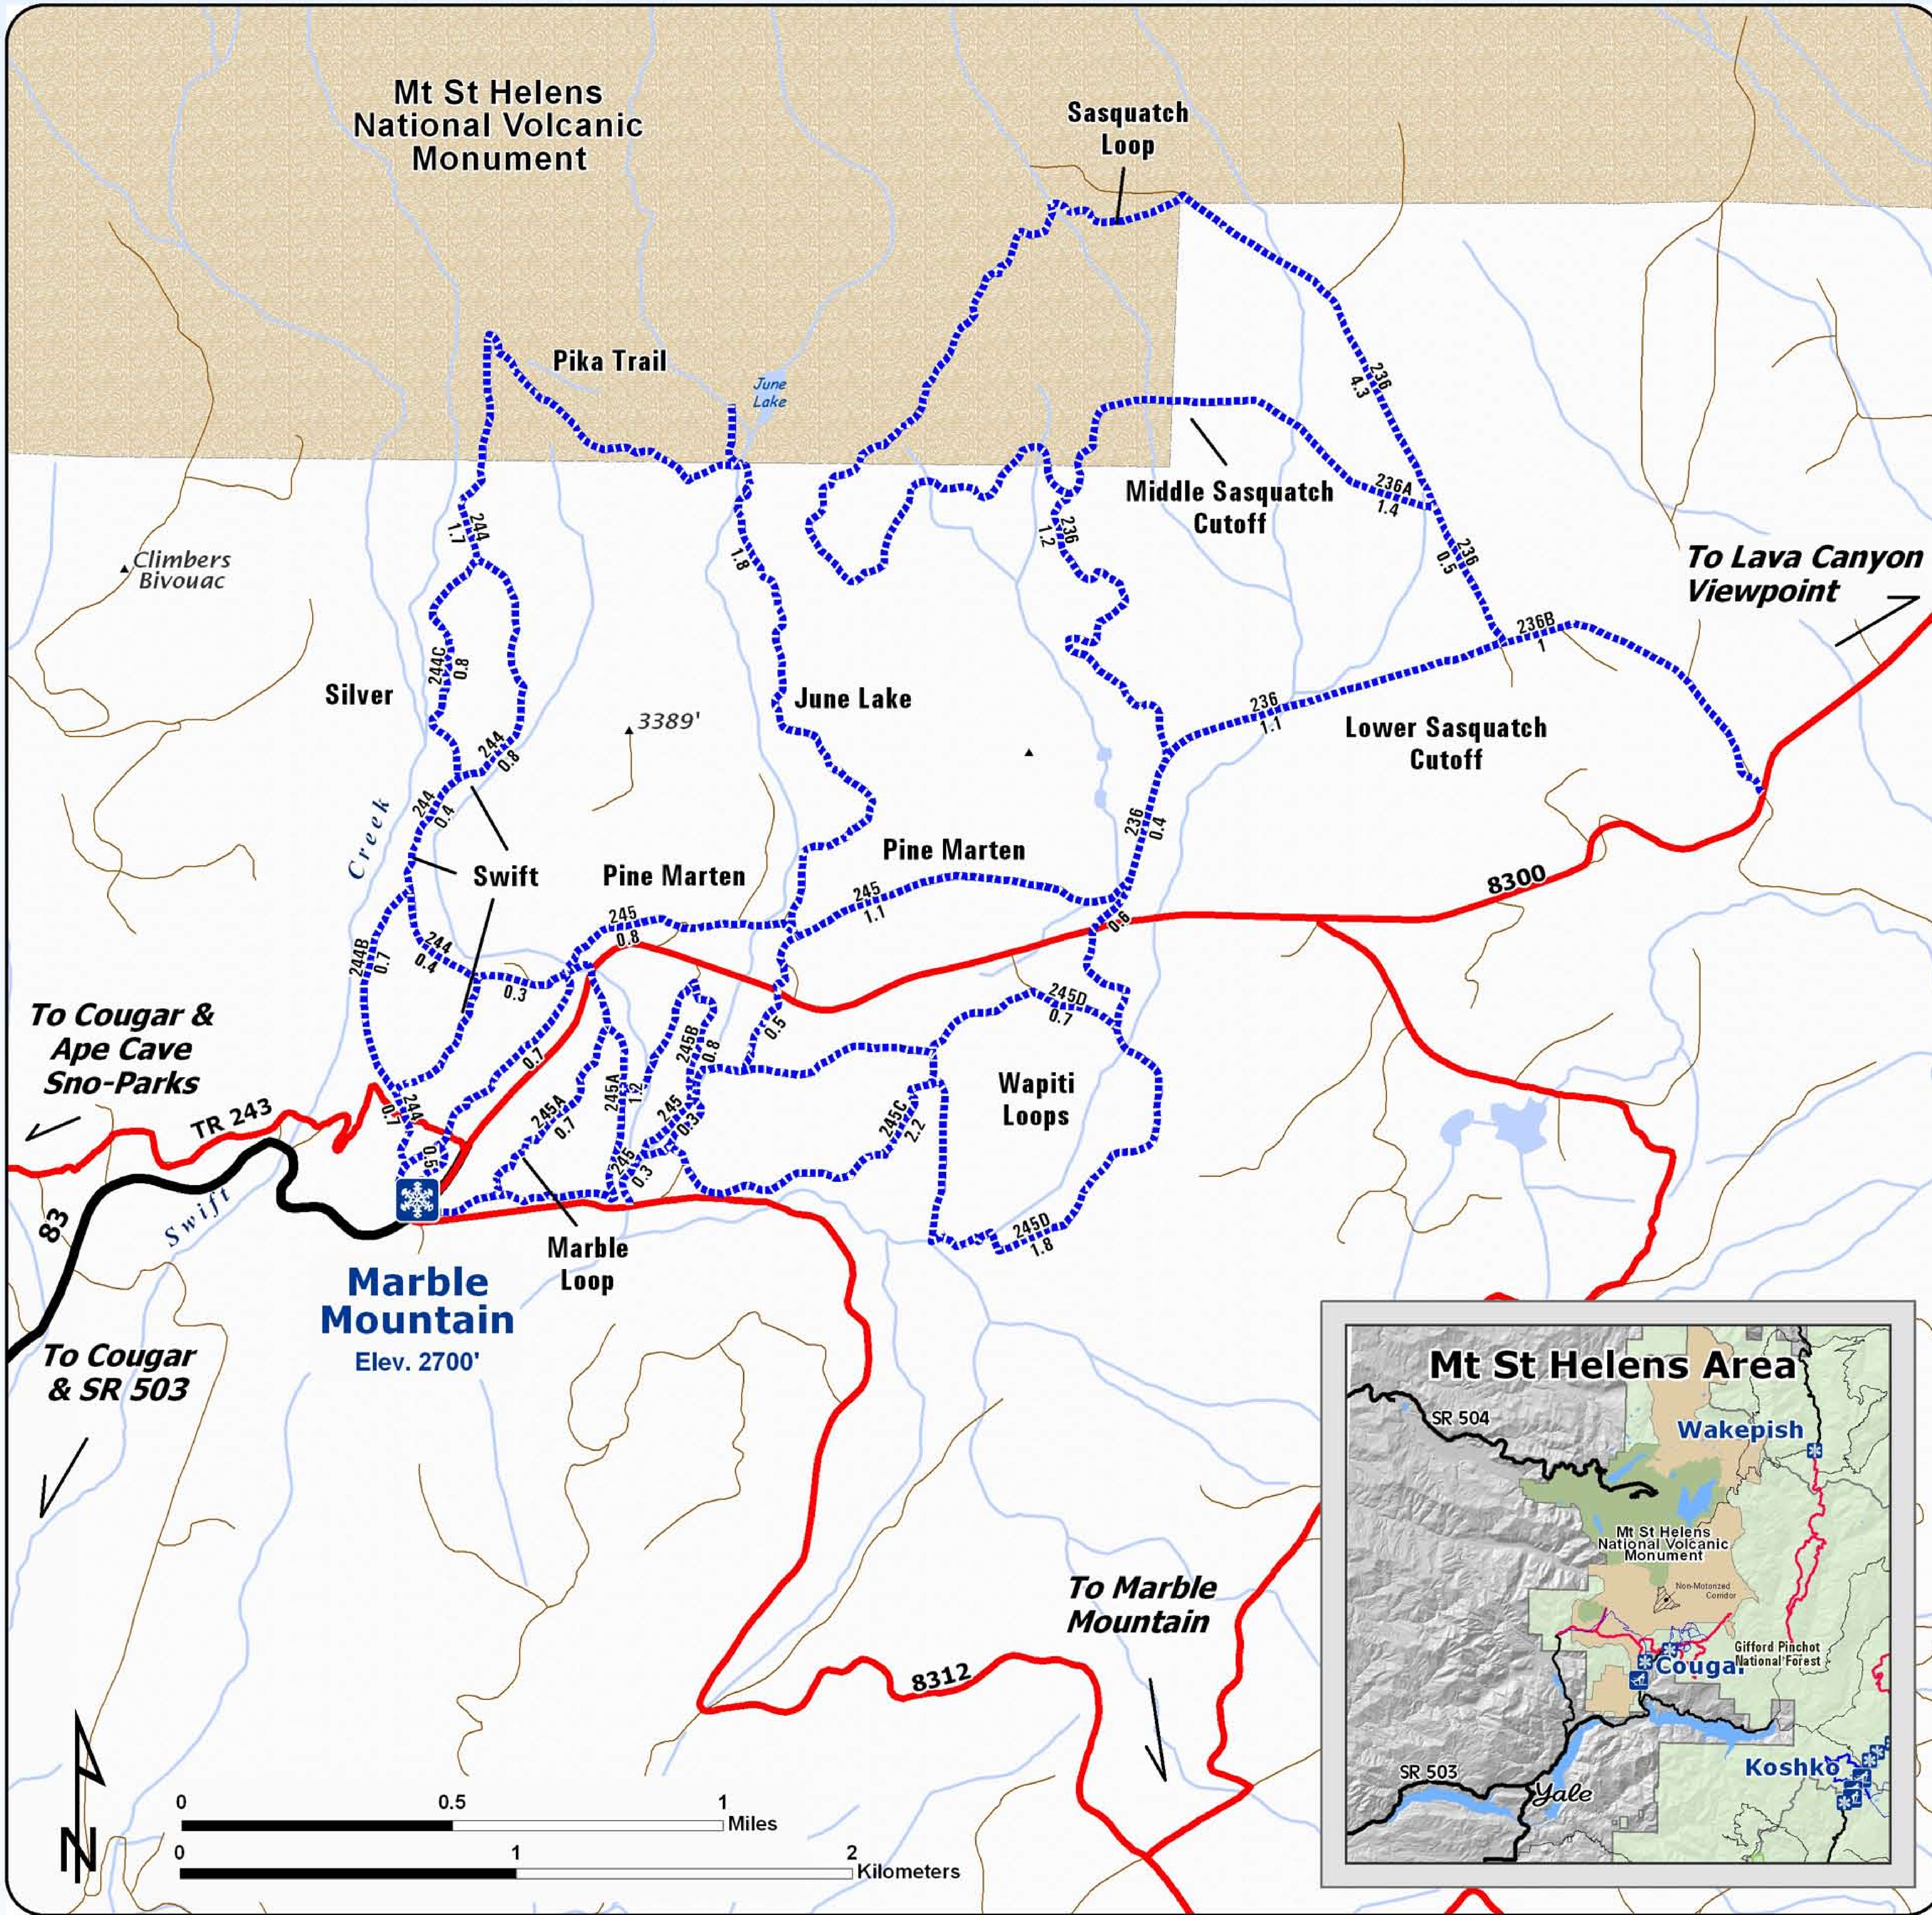

Welcome Marble Mountain Sno-Park Non-Motorized Trail System

Explanation

-  Joint Use Sno-Park
-  Marked Ski Route
-  Groomed Snowmobile Trail
-  Access Road
-  Road
-  Mt St Helens National Volcanic Monument

Mt St Helens Wapiti Trail System has 30 kilometers (19 miles) of marked cross country ski trails.

 Road Number
 Kilometers

Snow grooming equipment may be on the trail at any time.

Trail grooming schedules may change without notice due to snow conditions, temperatures, equipment breakdowns, etc.

Be aware of potential avalanche danger, check www.mvac.us before you leave home.

Trail grooming schedules and maps at www.parks.wa.gov/winter
Please report errors or comments to: winter@parks.wa.gov

For Emergency Call 911
Skamania Co. Sheriff 509-4279490
Cowlitz Co. Sheriff 360-577-3092