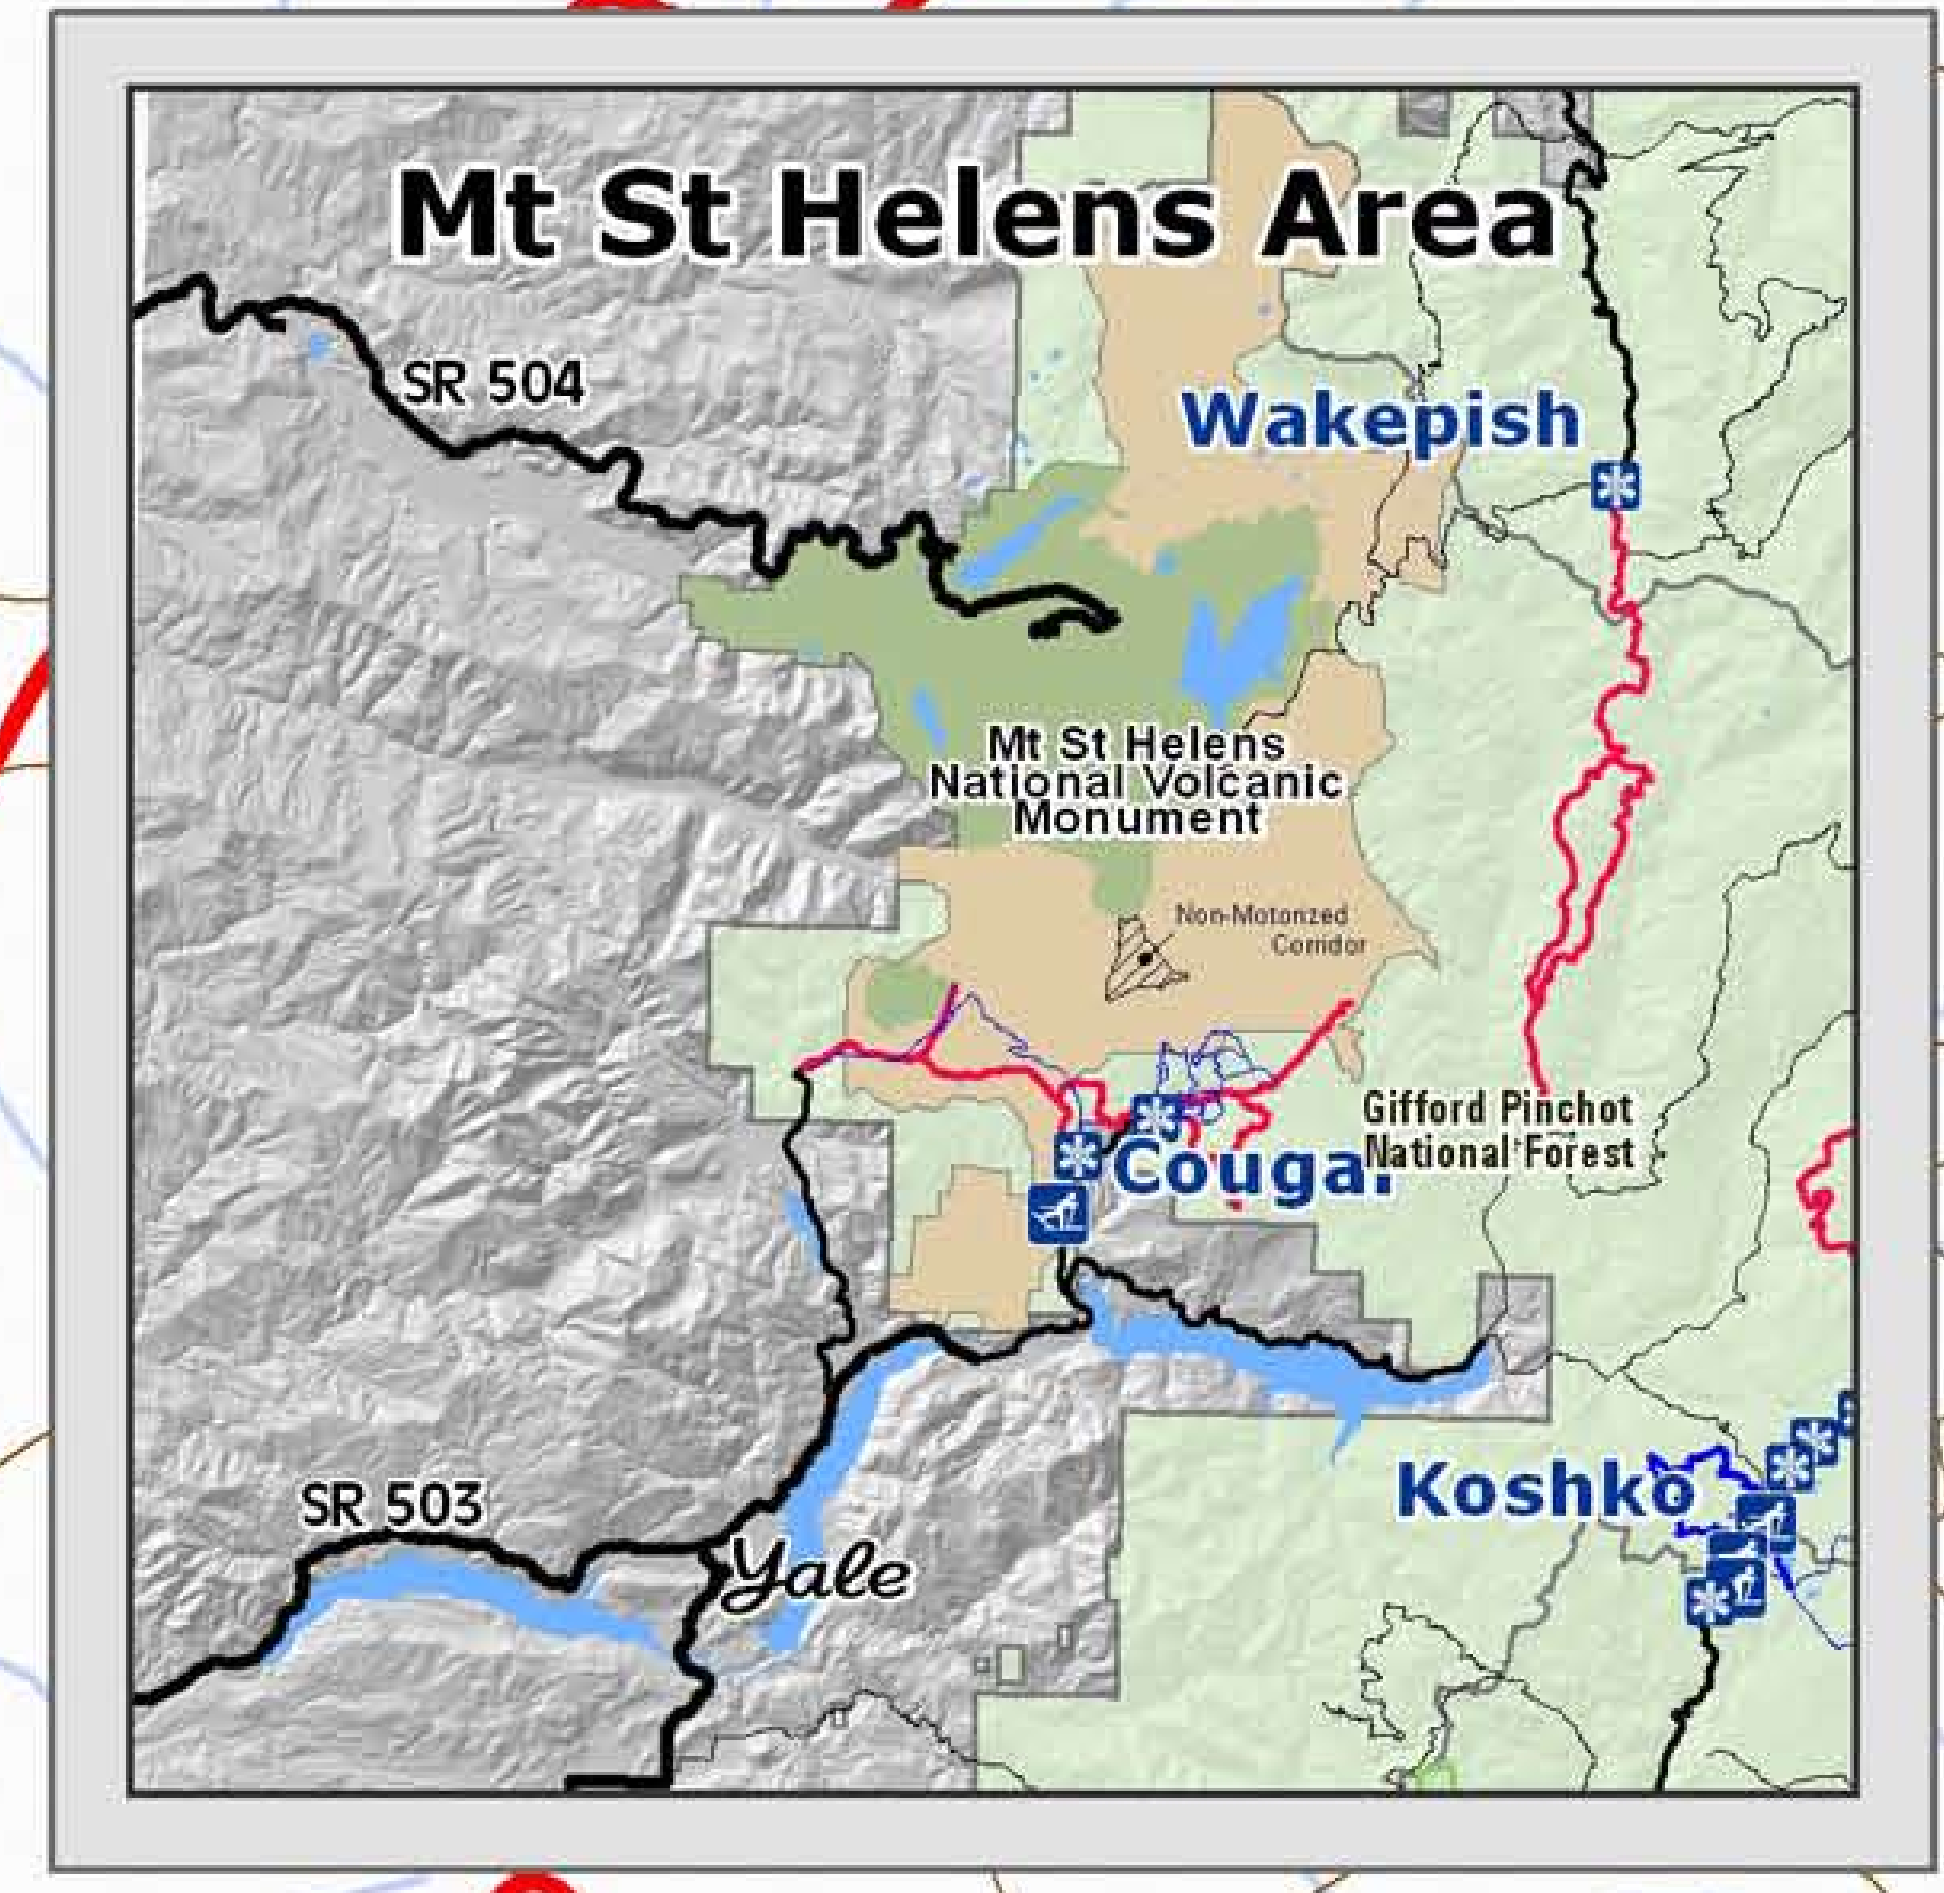

Welcome Marble Mountain Sno-Park Non-Motorized Trail System

Explanation

-  Joint Use Sno-Park
-  Marked Ski Route
-  Groomed Snowmobile Trail
-  Access Road
-  Road
-  Mt St Helens National Volcanic Monument

Mt St Helens Wapiti Trail System has 30 kilometers (19 miles) of marked cross country ski trails.

 Road Number
 Kilometers

Snow grooming equipment may be on the trail at any time.

Trail grooming schedules may change without notice due to snow conditions, temperatures, equipment breakdowns, etc.