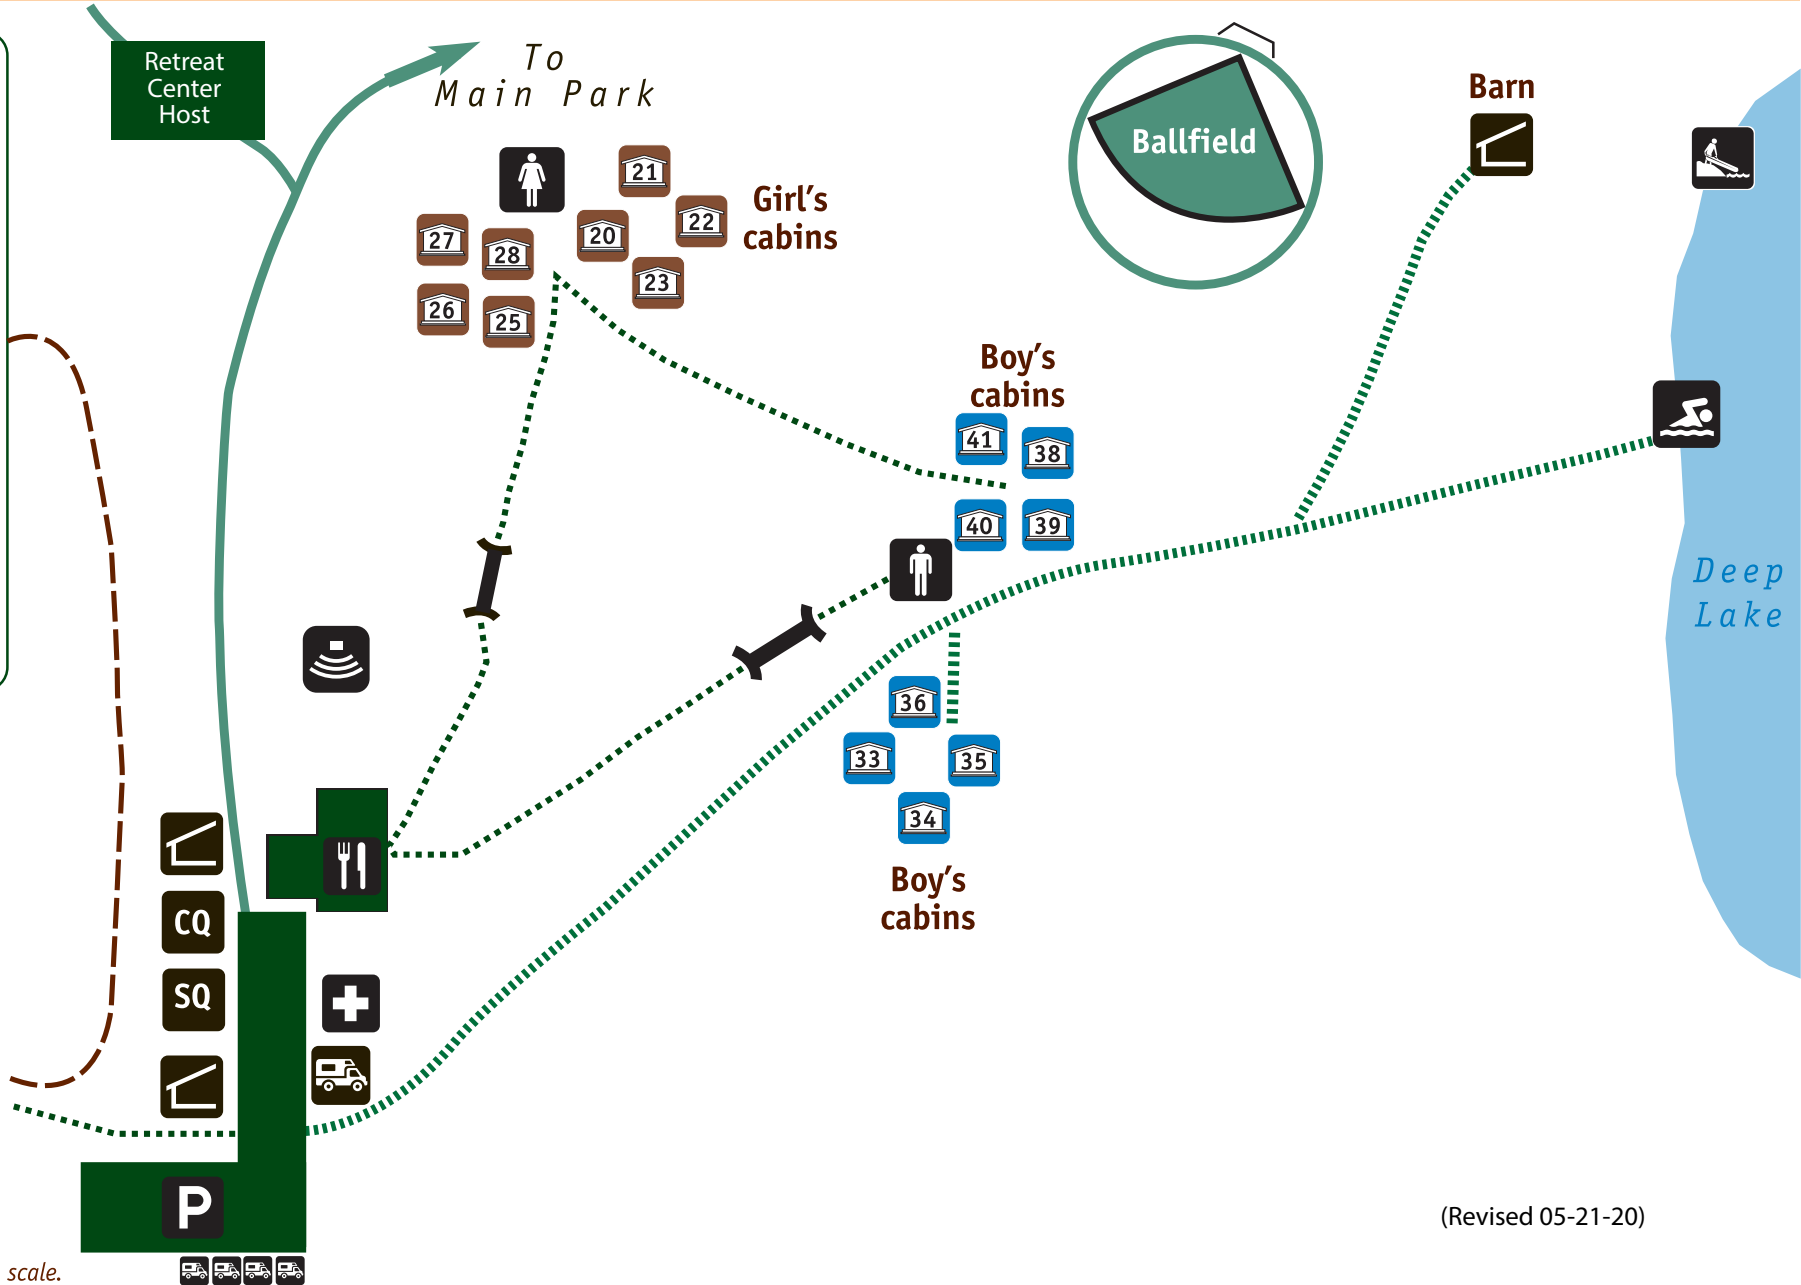

Millersylvania State Park Retreat Center

- Girl's restroom
- Boy's restroom
- Amphitheater
- Day-use shelter
- Hiking
- RV camping
- Parking
- Hand boat launch
- Swimming area
- Cook's quarters
- Staff quarters
- First aid
- Park boundary

(Revised 05-21-20)

Map not drawn to scale.