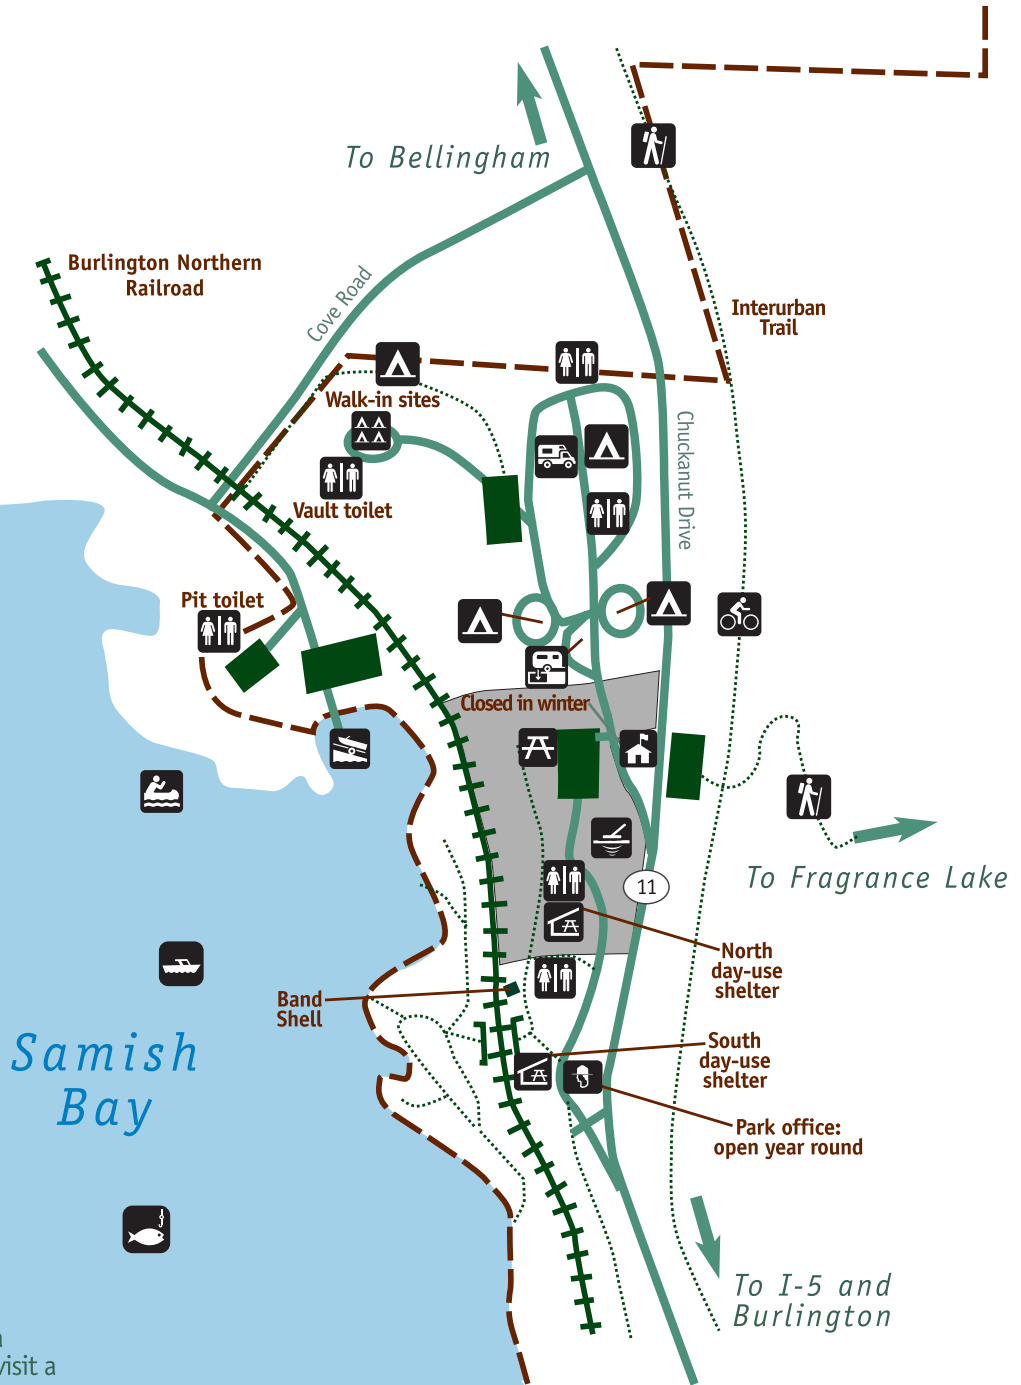

Larrabee State Park

- Biking
- Hiking
- Boating
- Group camp
- Fishing
- Canoe access
- Camping
- Boat launch
- RV camping
- Welcome station
- Trailer dump
- Park office
- Restroom
- Day-use shelter
- Picnic area
- Parking
- Metal detecting area

Park boundary

Welcome. Please remember a Discover Pass is required to visit a state park or other state-managed recreation lands.

Revenue from Discover Pass replaces general fund tax funding no longer available to cover the cost of operations.