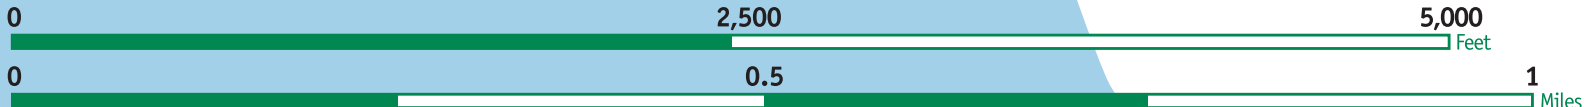

Welcome. Please remember a Discover Pass is required to visit a state park or other state-managed recreation lands.

Revenue from Discover Pass replaces general fund tax funding no longer available to cover the cost of operations.