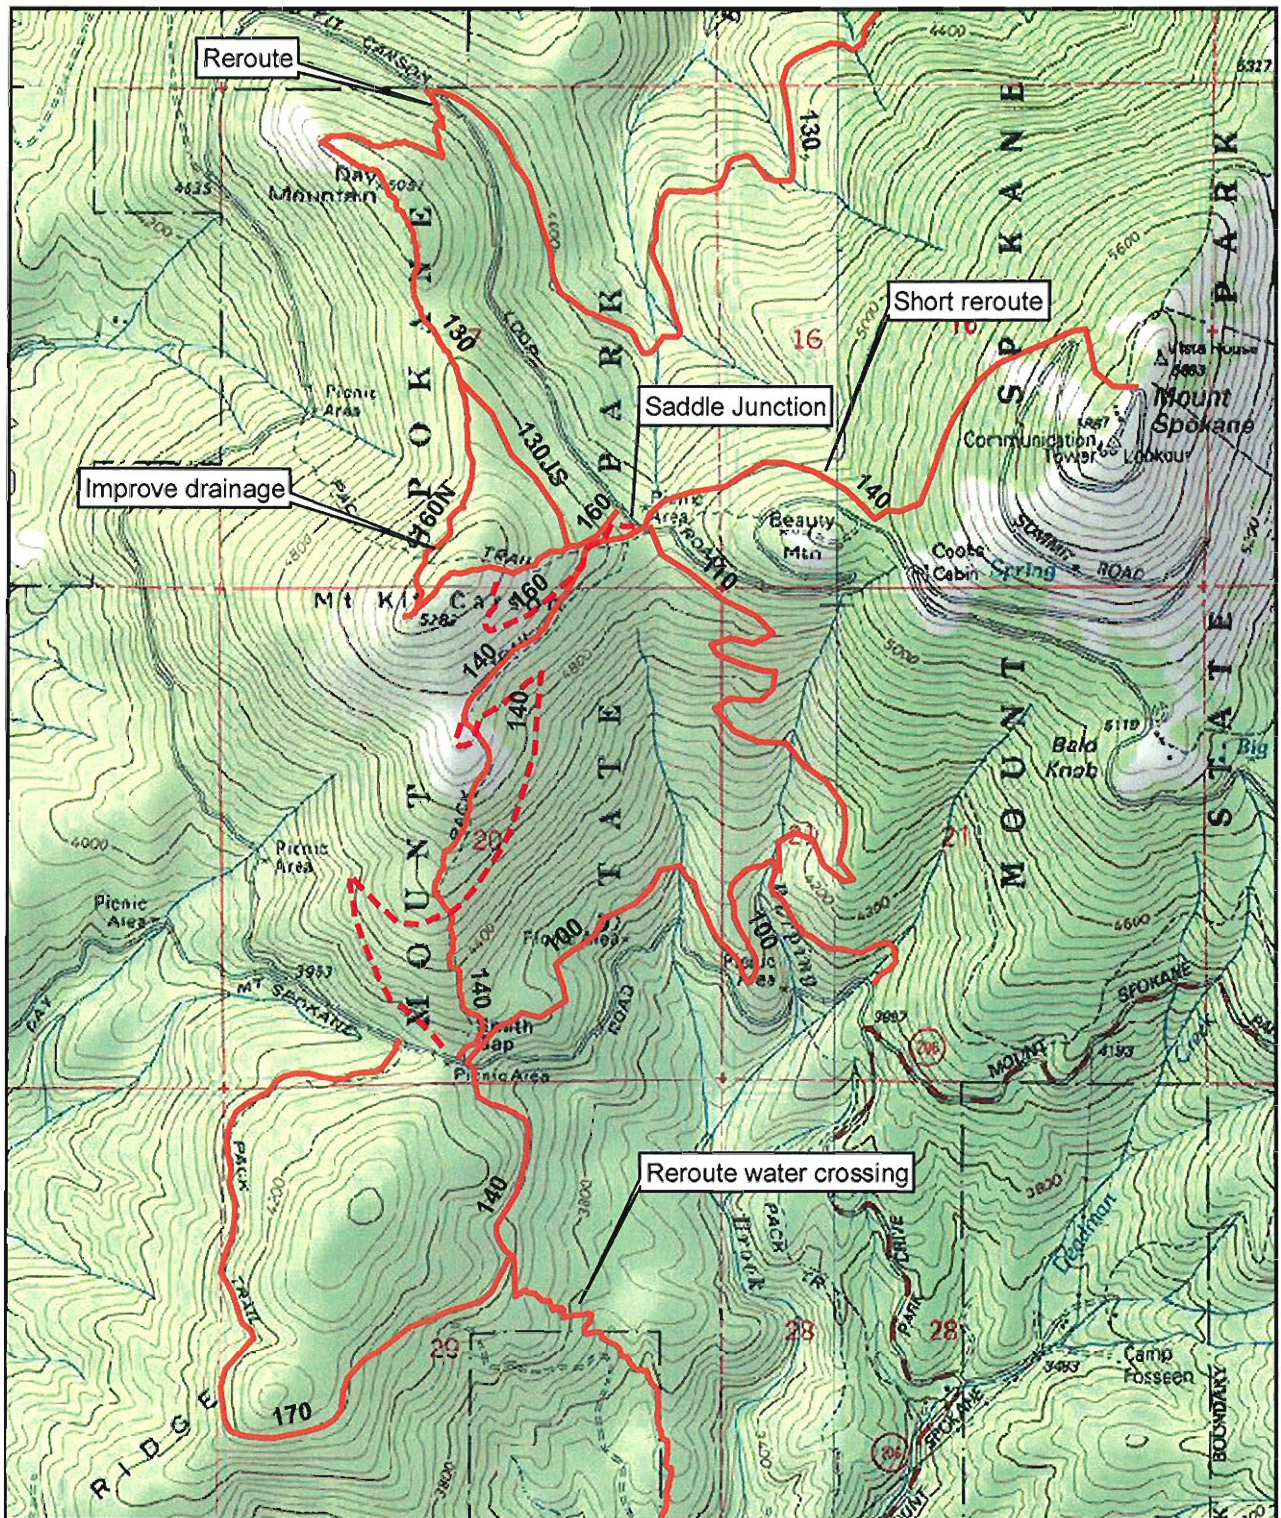

Mount Spokane State Park Trail Map 2

Legend

- - - Proposed Reroutes
- Existing Trails