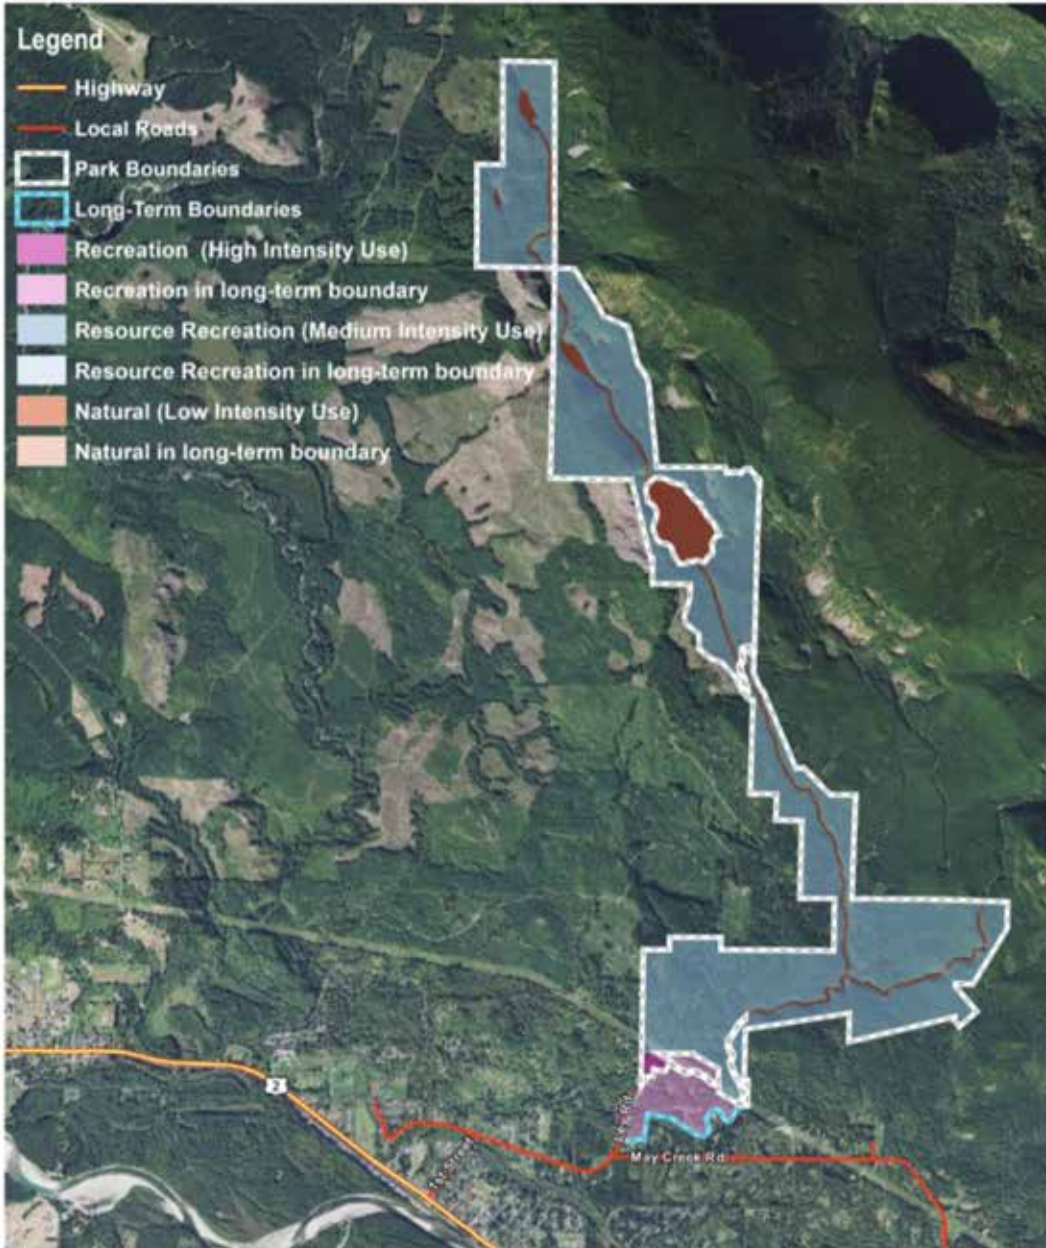

Current Operations Emphasis
Wallace Falls State Park Land Classification
& Long-Term Boundary - Draft Work Product

Legend

- Highway
- Local Roads
- Park Boundaries
- Long-Term Boundaries
- Recreation (High Intensity Use)
- Recreation in long-term boundary
- Resource Recreation (Medium Intensity Use)
- Resource Recreation in long-term boundary
- Natural (Low Intensity Use)
- Natural in long-term boundary

Current Operations Emphasis

- Support the functional needs of the park as it is today
- Recreation opportunities provided at current level
- Trails continue to be used for hiking only
- Focus placed on repair and maintenance of the existing trail system
- Emphasis on providing parking within park boundary

EMBRACE YOUR
NATURE

Parking in Park

Park shop area

Long-Term Boundary

In-holding beneath
the power lines

Enhanced Recreation Emphasis Wallace Falls State Park Land Classification & Long-Term Boundary - Draft Work Product

Enhanced Recreation Emphasis

- Adjacent private commercial forest in LTB
- Potential parking parcel in LTB
- Work with DNR and Snohomish County on trail connections
- Areas with adjacent DNR trail connections identified