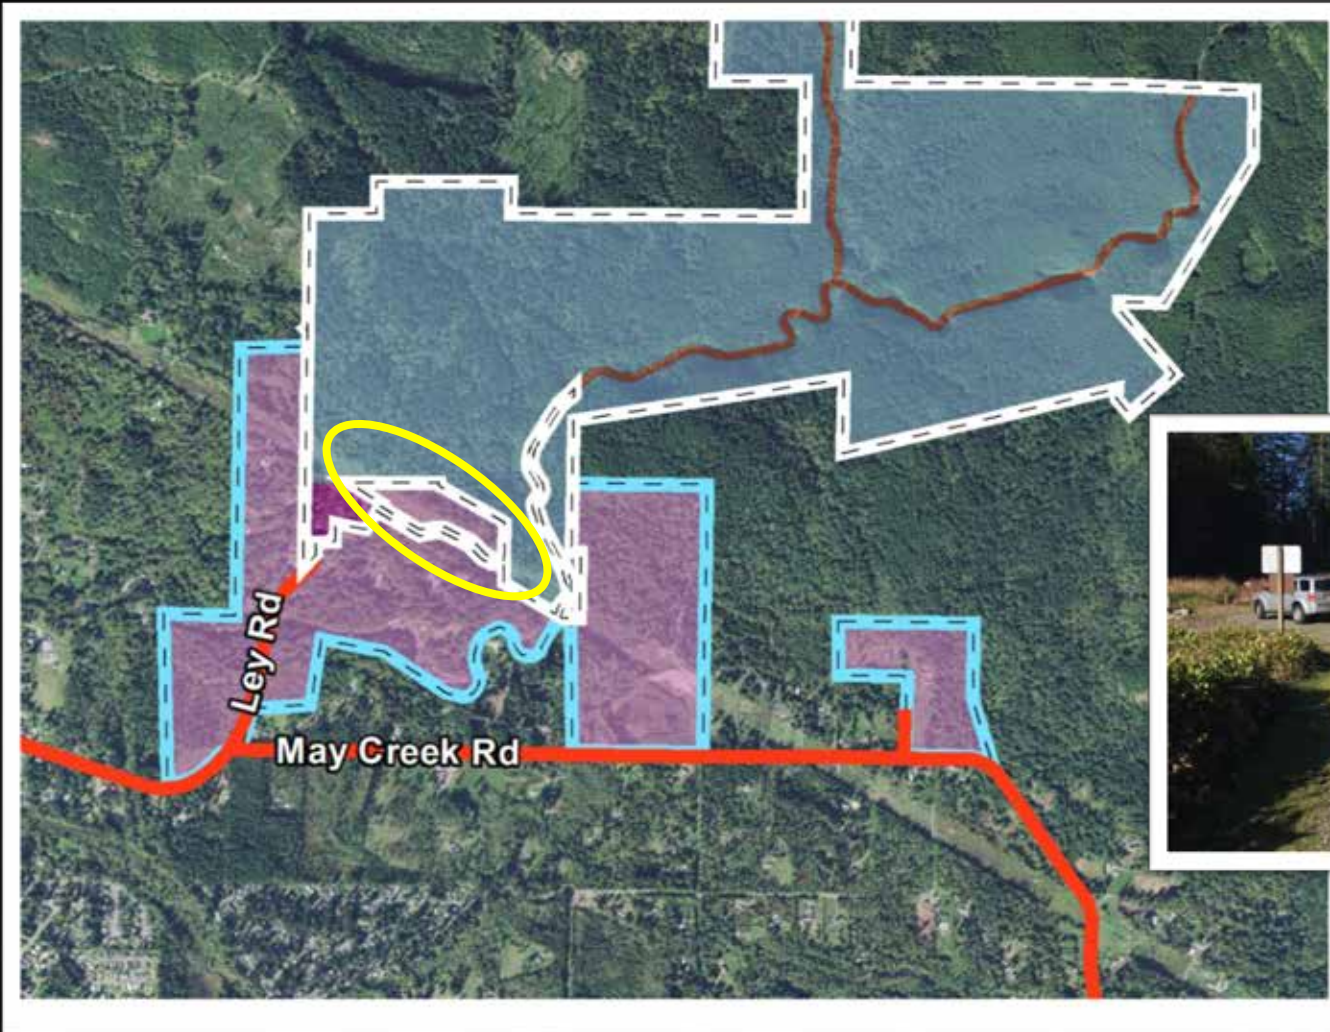

Current Operations Emphasis

- Support the functional needs of the park as it is today
- Recreation opportunities provided at current level
- Trails continue to be used for hiking only
- Focus placed on repair and maintenance of the existing trail system
- Emphasis on providing parking within park boundary

EMBRACE YOUR
NATURE

Parking in Park

Park shop area

Long-Term Boundary

In-holding beneath
the power lines

Enhanced Recreation Emphasis Wallace Falls State Park Land Classification & Long-Term Boundary - Draft Work Product

Enhanced Recreation Emphasis

- Adjacent private commercial forest in LTB
- Potential parking parcel in LTB
- Work with DNR and Snohomish County on trail connections
- Areas with adjacent DNR trail connections identified