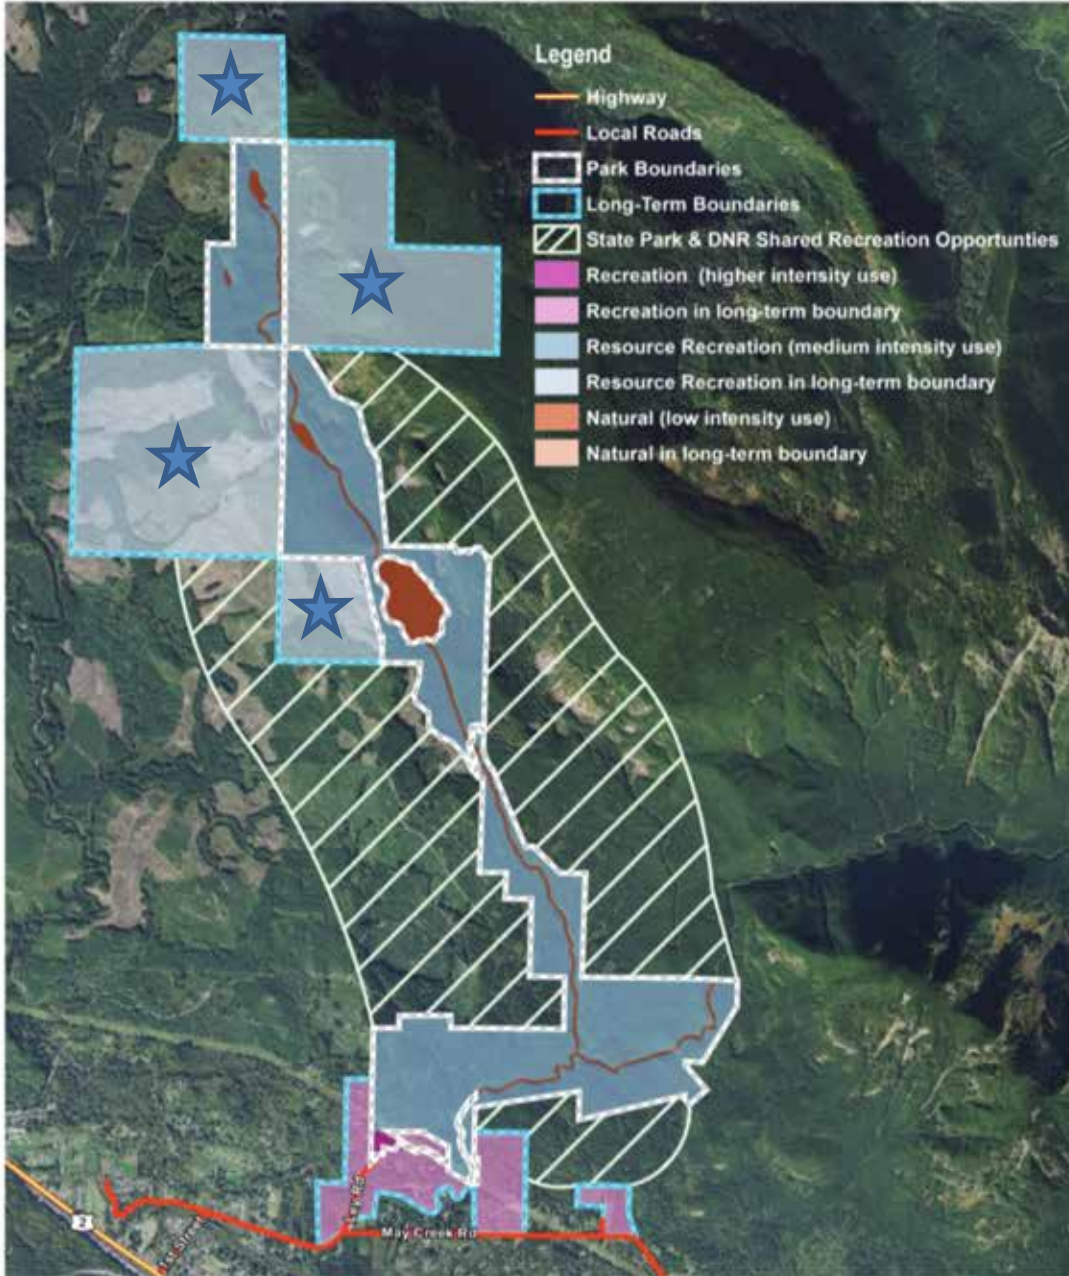

Enhanced Recreation Emphasis

- Adjacent private commercial forest in LTB
- Potential parking parcel in LTB
- Work with DNR and Snohomish County on trail connections
- Areas with adjacent DNR trail connections identified

EMBRACE YOUR
NATURE

Enhanced Recreation Emphasis Wallace Falls State Park Land Classification & Long-Term Boundary - Draft Work Product

★ Private commercial forest in LTB to acknowledge potential for conversion

EMBRACE YOUR NATURE

Enhanced Recreation Emphasis Wallace Falls State Park Land Classification & Long-Term Boundary - Draft Work Product

- Eliminate pinch point to improve trail alignment

EMBRACE YOUR
NATURE