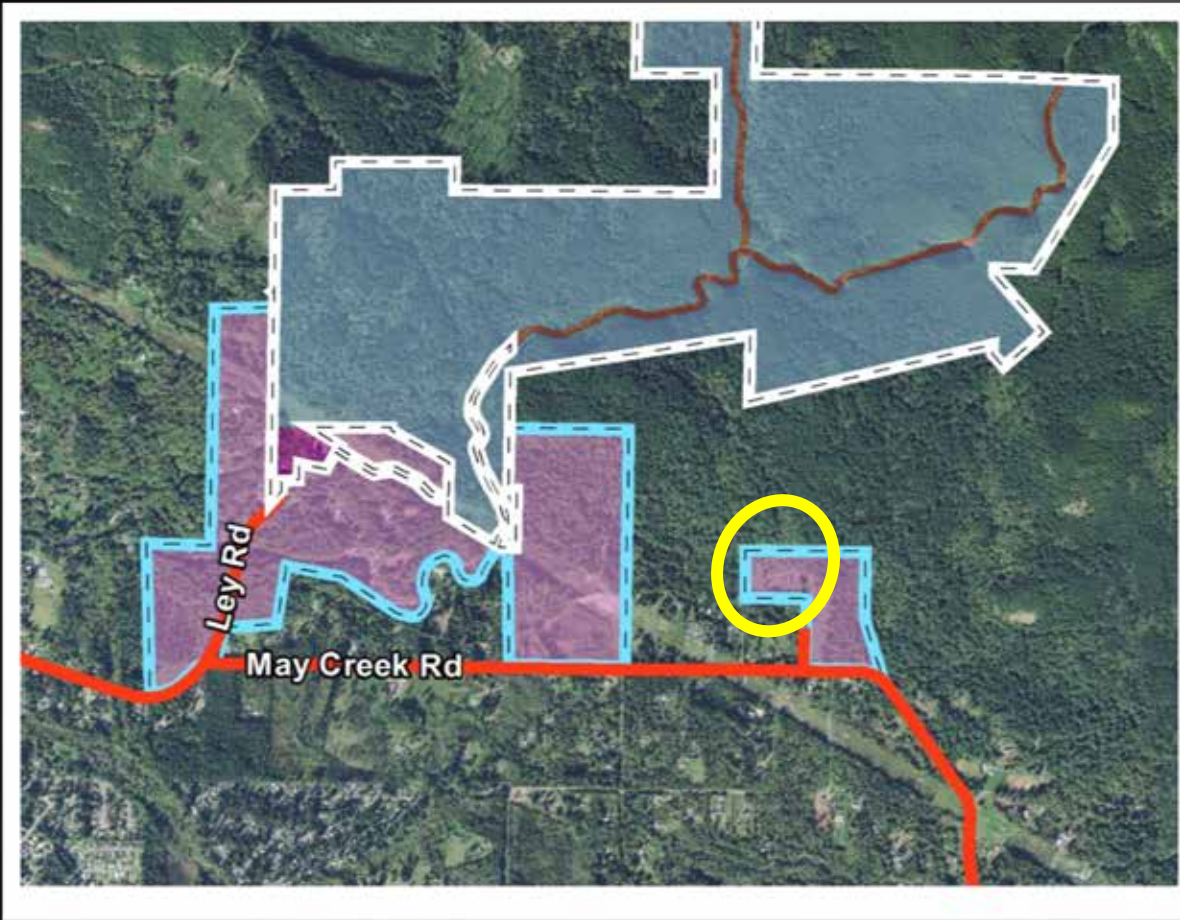

Trail Connections with DNR

Trail connections

EMBRACE YOUR
NATURE

Long-Term Boundary

- Includes Camp Huston
- Balance of LTB are private parcels along Ley and May Creeks roads
- Opportunity to work with landowners and Gold Bar to improve parking

Potential Parking Scenarios

Snohomish County trailhead on 429th

Now It's Your Turn

- Pick up the handout
- Contains information just discussed
- Don't choose between – instead what aspects of each appeal to you
- Comment tonight or written comment by April 21