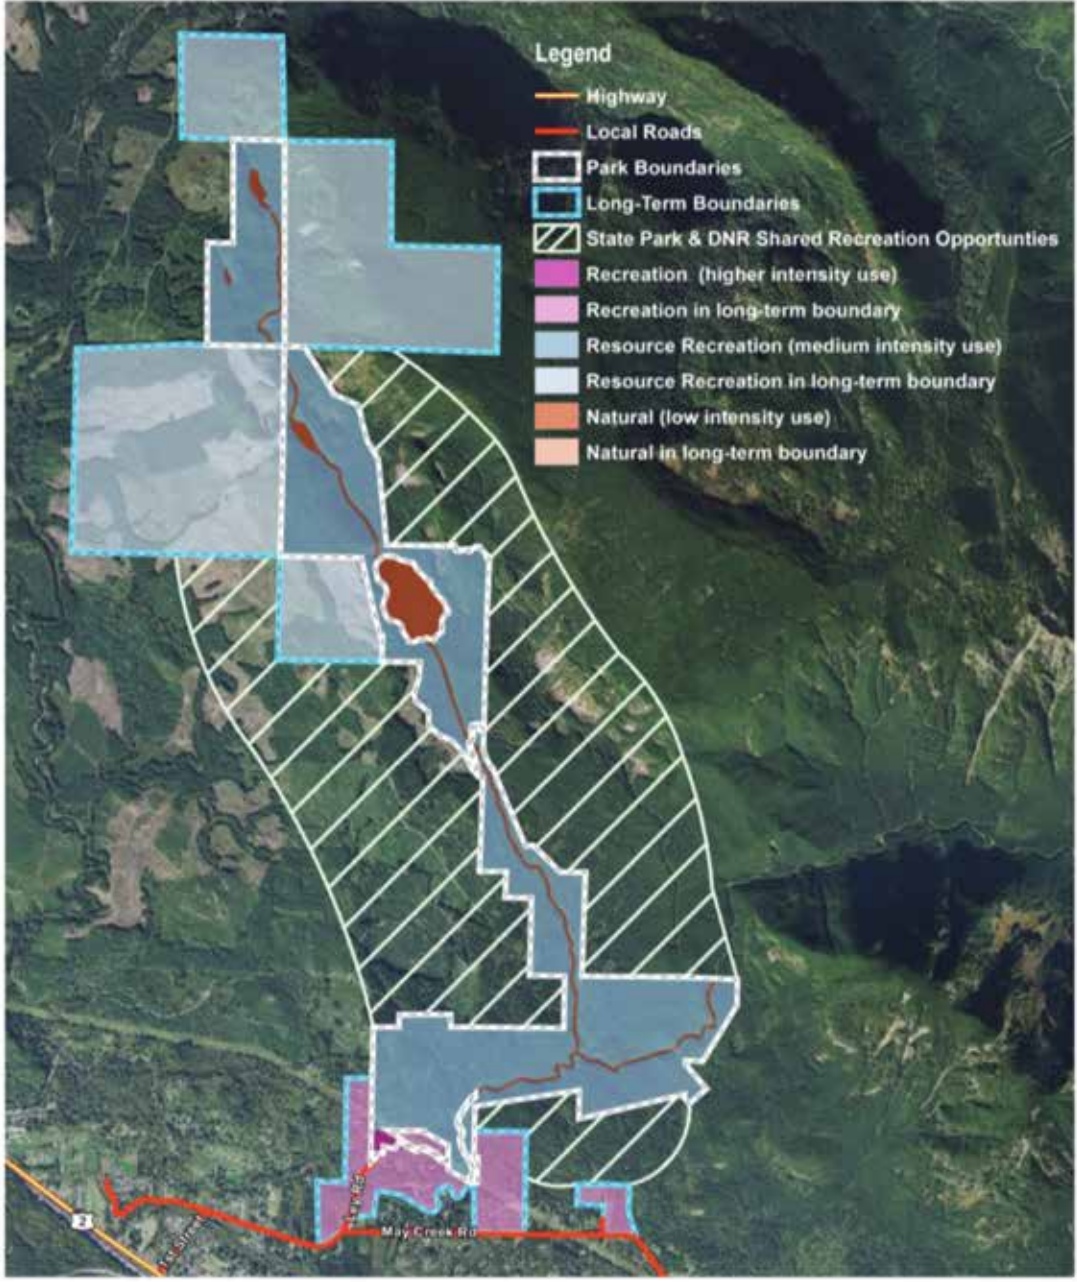

EMBRACE YOUR
NATURE

Parking in Park

Park shop area

Long-Term Boundary

In-holding beneath
the power lines

Enhanced Recreation Emphasis Wallace Falls State Park Land Classification & Long-Term Boundary - Draft Work Product

Enhanced Recreation Emphasis

- Adjacent private commercial forest in LTB
- Potential parking parcel in LTB
- Work with DNR and Snohomish County on trail connections
- Areas with adjacent DNR trail connections identified