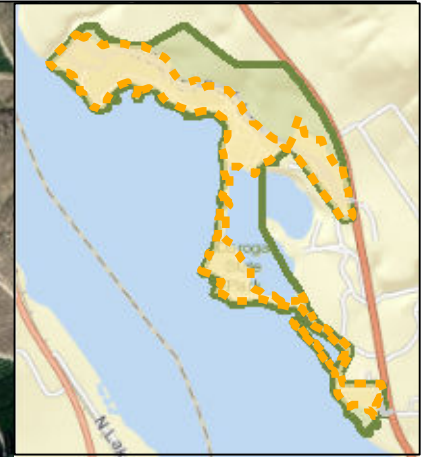

Daroga

65.14 Acres

Legend

-  Metal Detecting Areas
-  Hiking trails
-  Roadways
-  Park Boundaries

0 500 1,000 Feet

Revised: 3/28/2022