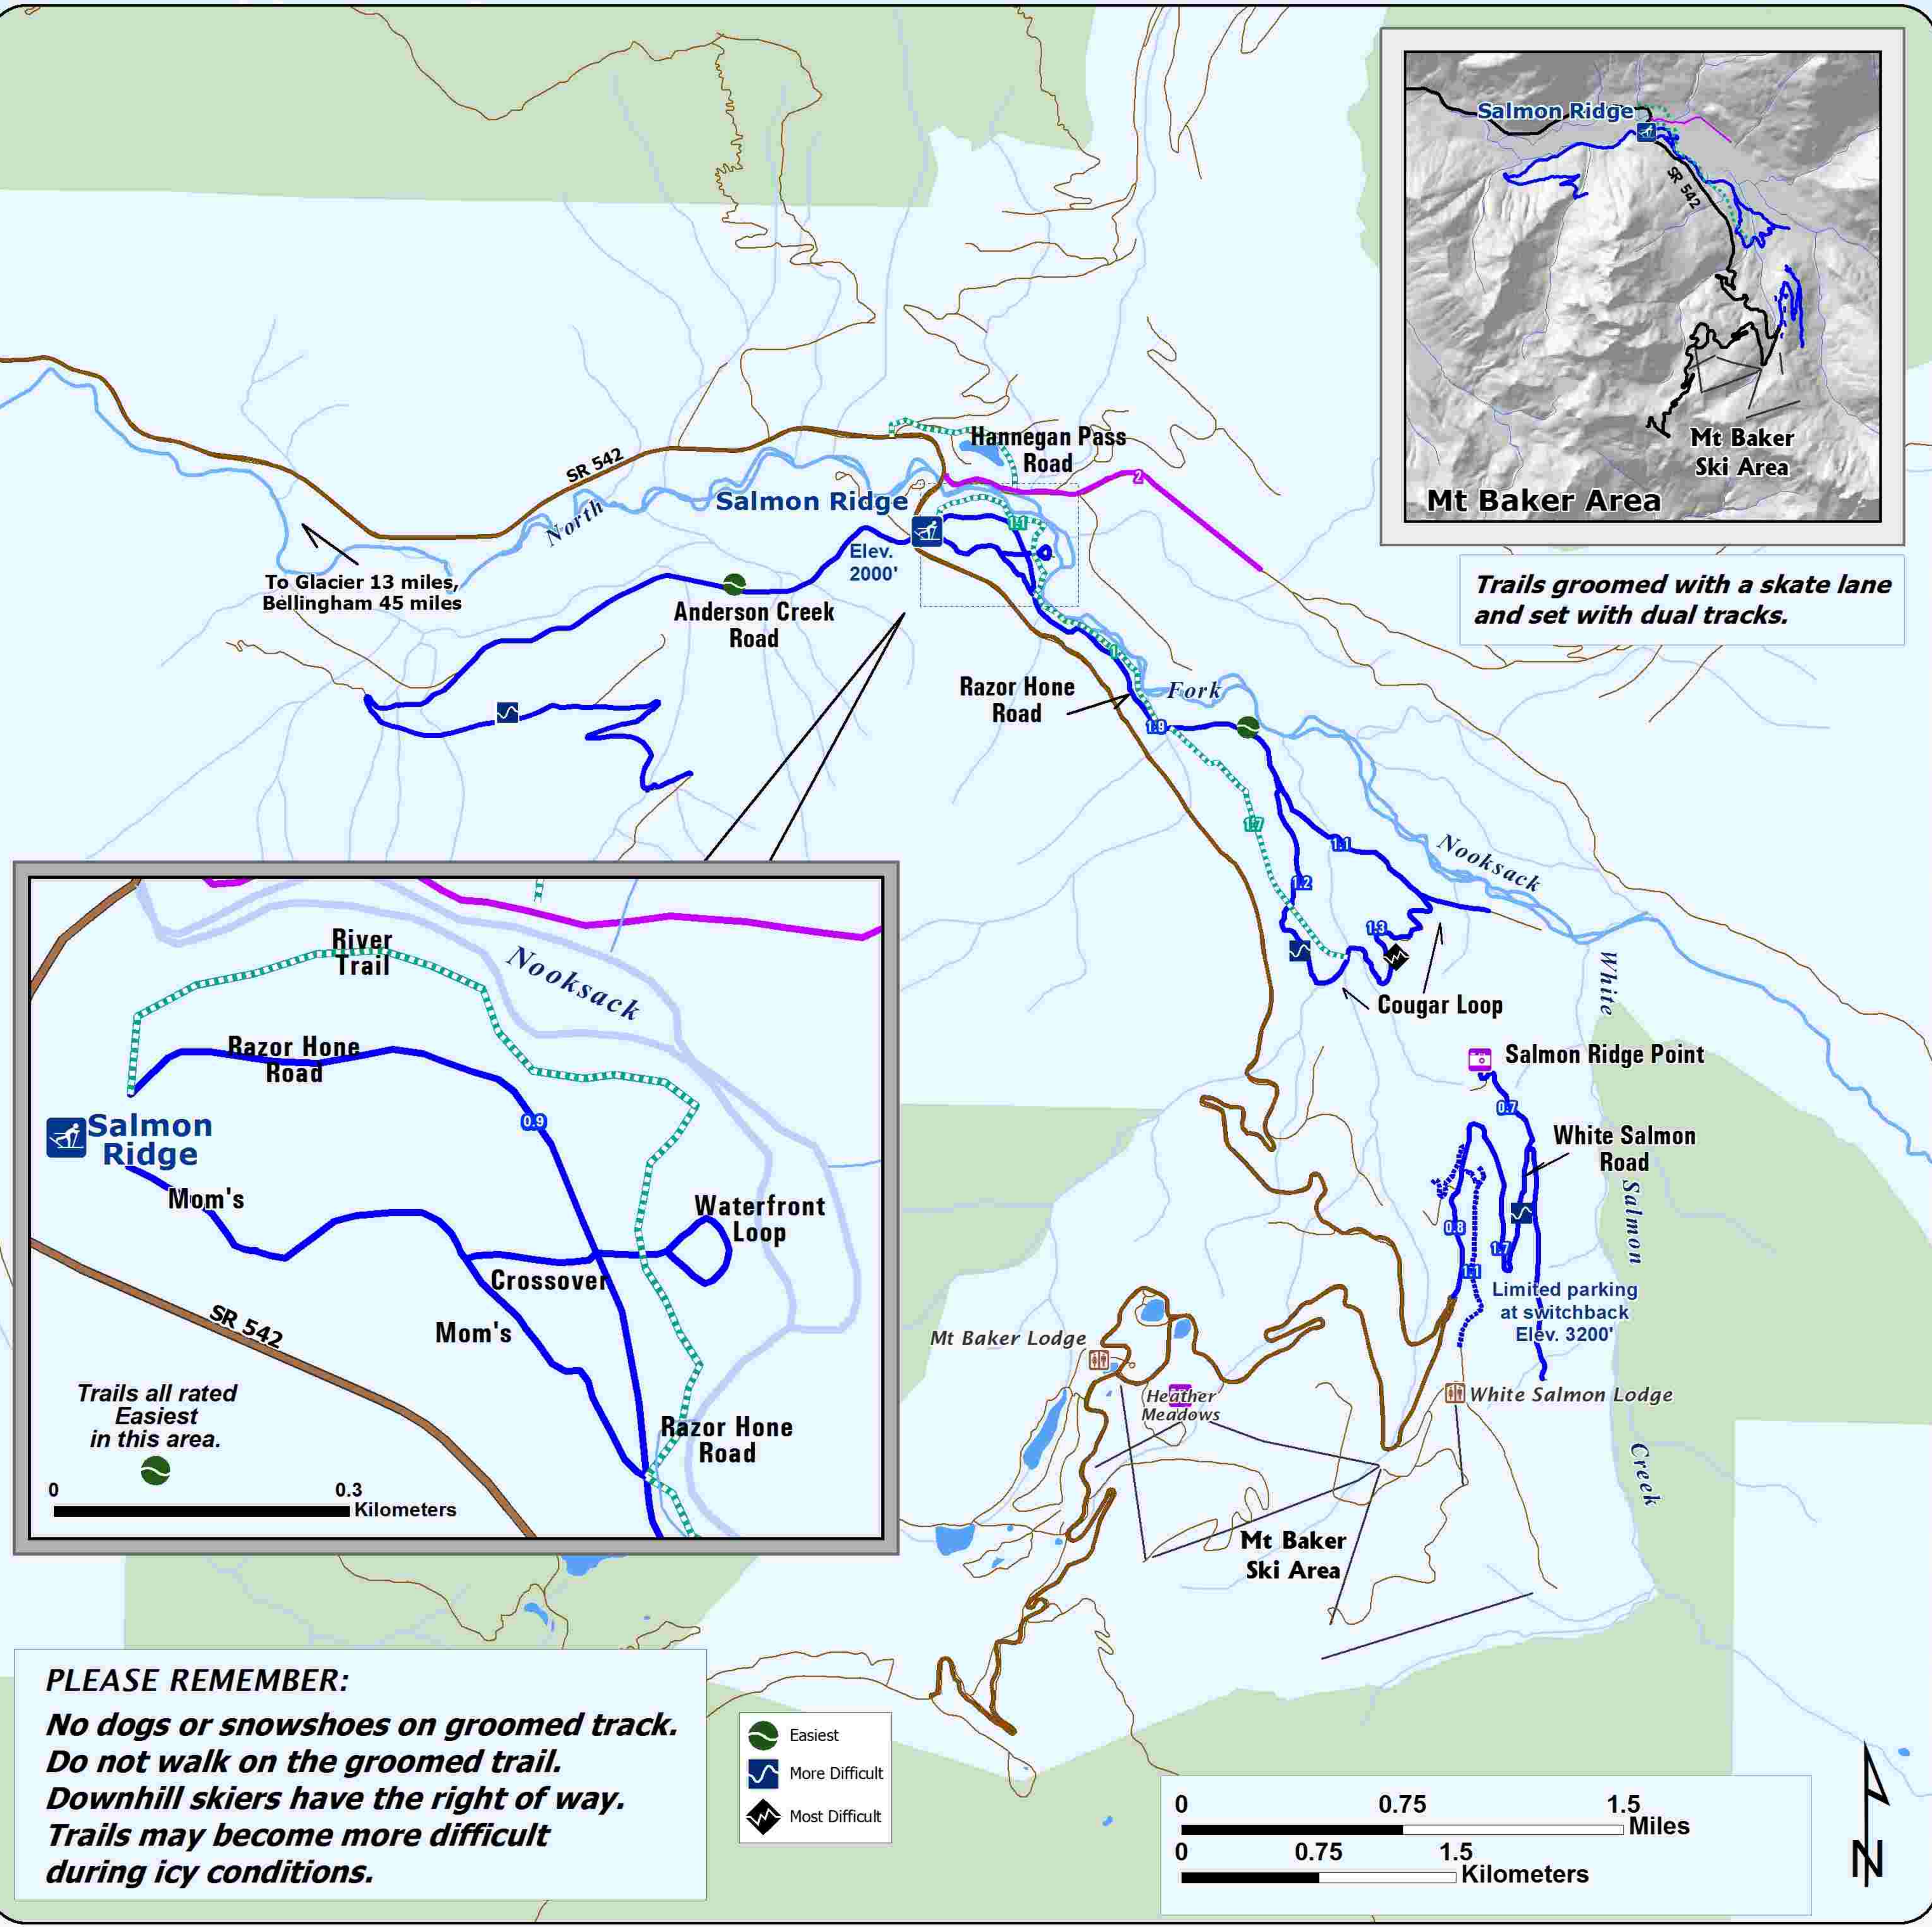

Welcome Salmon Ridge Sno-Park Groomed Trail System

Explanation

-  Non-Motorized Sno-Park
-  Groomed Ski Trail
-  Dog Friendly Groomed Trail
-  Marked Ski Route
-  Snowshoe
-  Restroom
-  View
-  Highway
-  Road or Trail
-  Ski Lift
-  Temporary Closure
-  Wilderness Area

Area has 24 kilometers of groomed cross country ski trails. Trail name and distance labeled between intersections.

Kilometers

Snow grooming equipment may be on the trail at any time.

Trail grooming schedules may change without notice due to snow conditions, temperatures, equipment breakdowns, etc.

Trails groomed with a skate lane and set with dual tracks.

PLEASE REMEMBER:
No dogs or snowshoes on groomed track.
Do not walk on the groomed trail.
Downhill skiers have the right of way.
Trails may become more difficult during icy conditions.

-  Easiest
-  More Difficult
-  Most Difficult