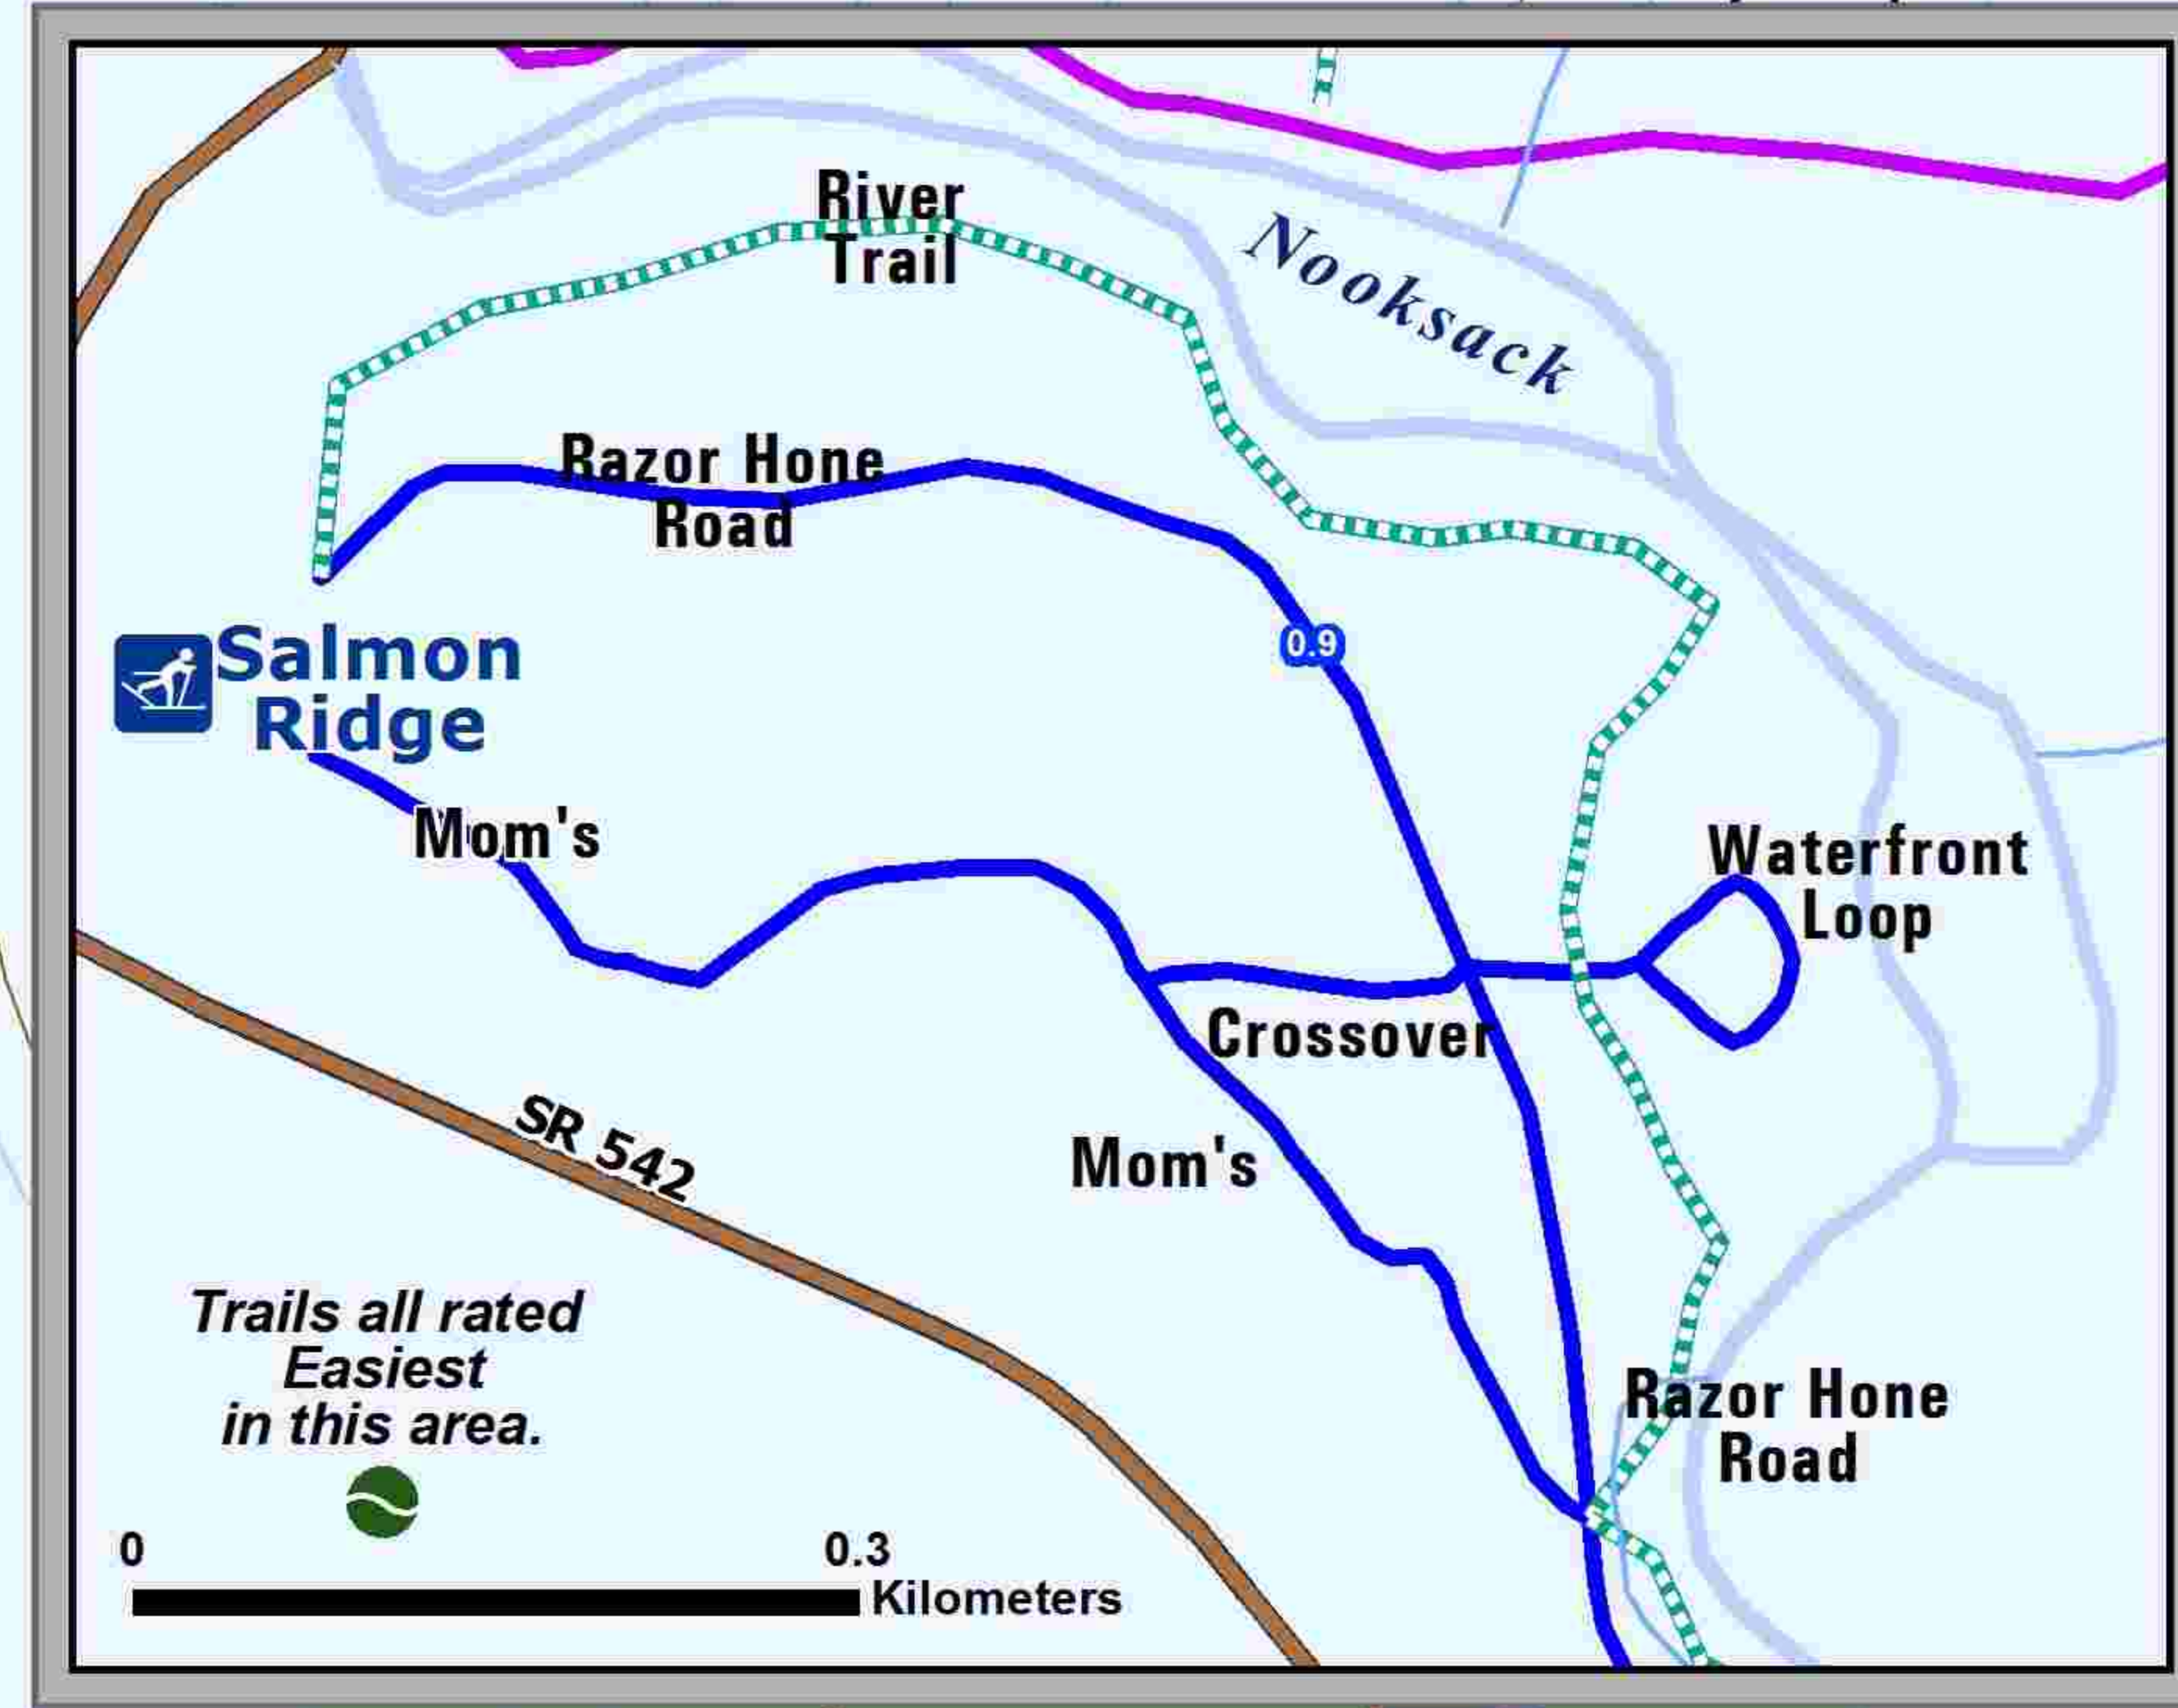

Welcome Salmon Ridge Sno-Park Groomed Trail System

Explanation

-  Non-Motorized Sno-Park
-  Groomed Ski Trail
-  Dog Friendly Groomed Trail
-  Marked Ski Route
-  Snowshoe
-  Restroom
-  View
-  Highway
-  Road or Trail
-  Ski Lift
-  Temporary Closure
-  Wilderness Area

Area has 24 kilometers of groomed cross country ski trails. Trail name and distance labeled between intersections.

Kilometers

Snow grooming equipment may be on the trail at any time.

Trail grooming schedules may change without notice due to snow conditions, temperatures, equipment breakdowns, etc.

Trails groomed with a skate lane and set with dual tracks.

PLEASE REMEMBER:
No dogs or snowshoes on groomed track.
Do not walk on the groomed trail.
Downhill skiers have the right of way.
Trails may become more difficult during icy conditions.

-  Easiest
-  More Difficult
-  Most Difficult