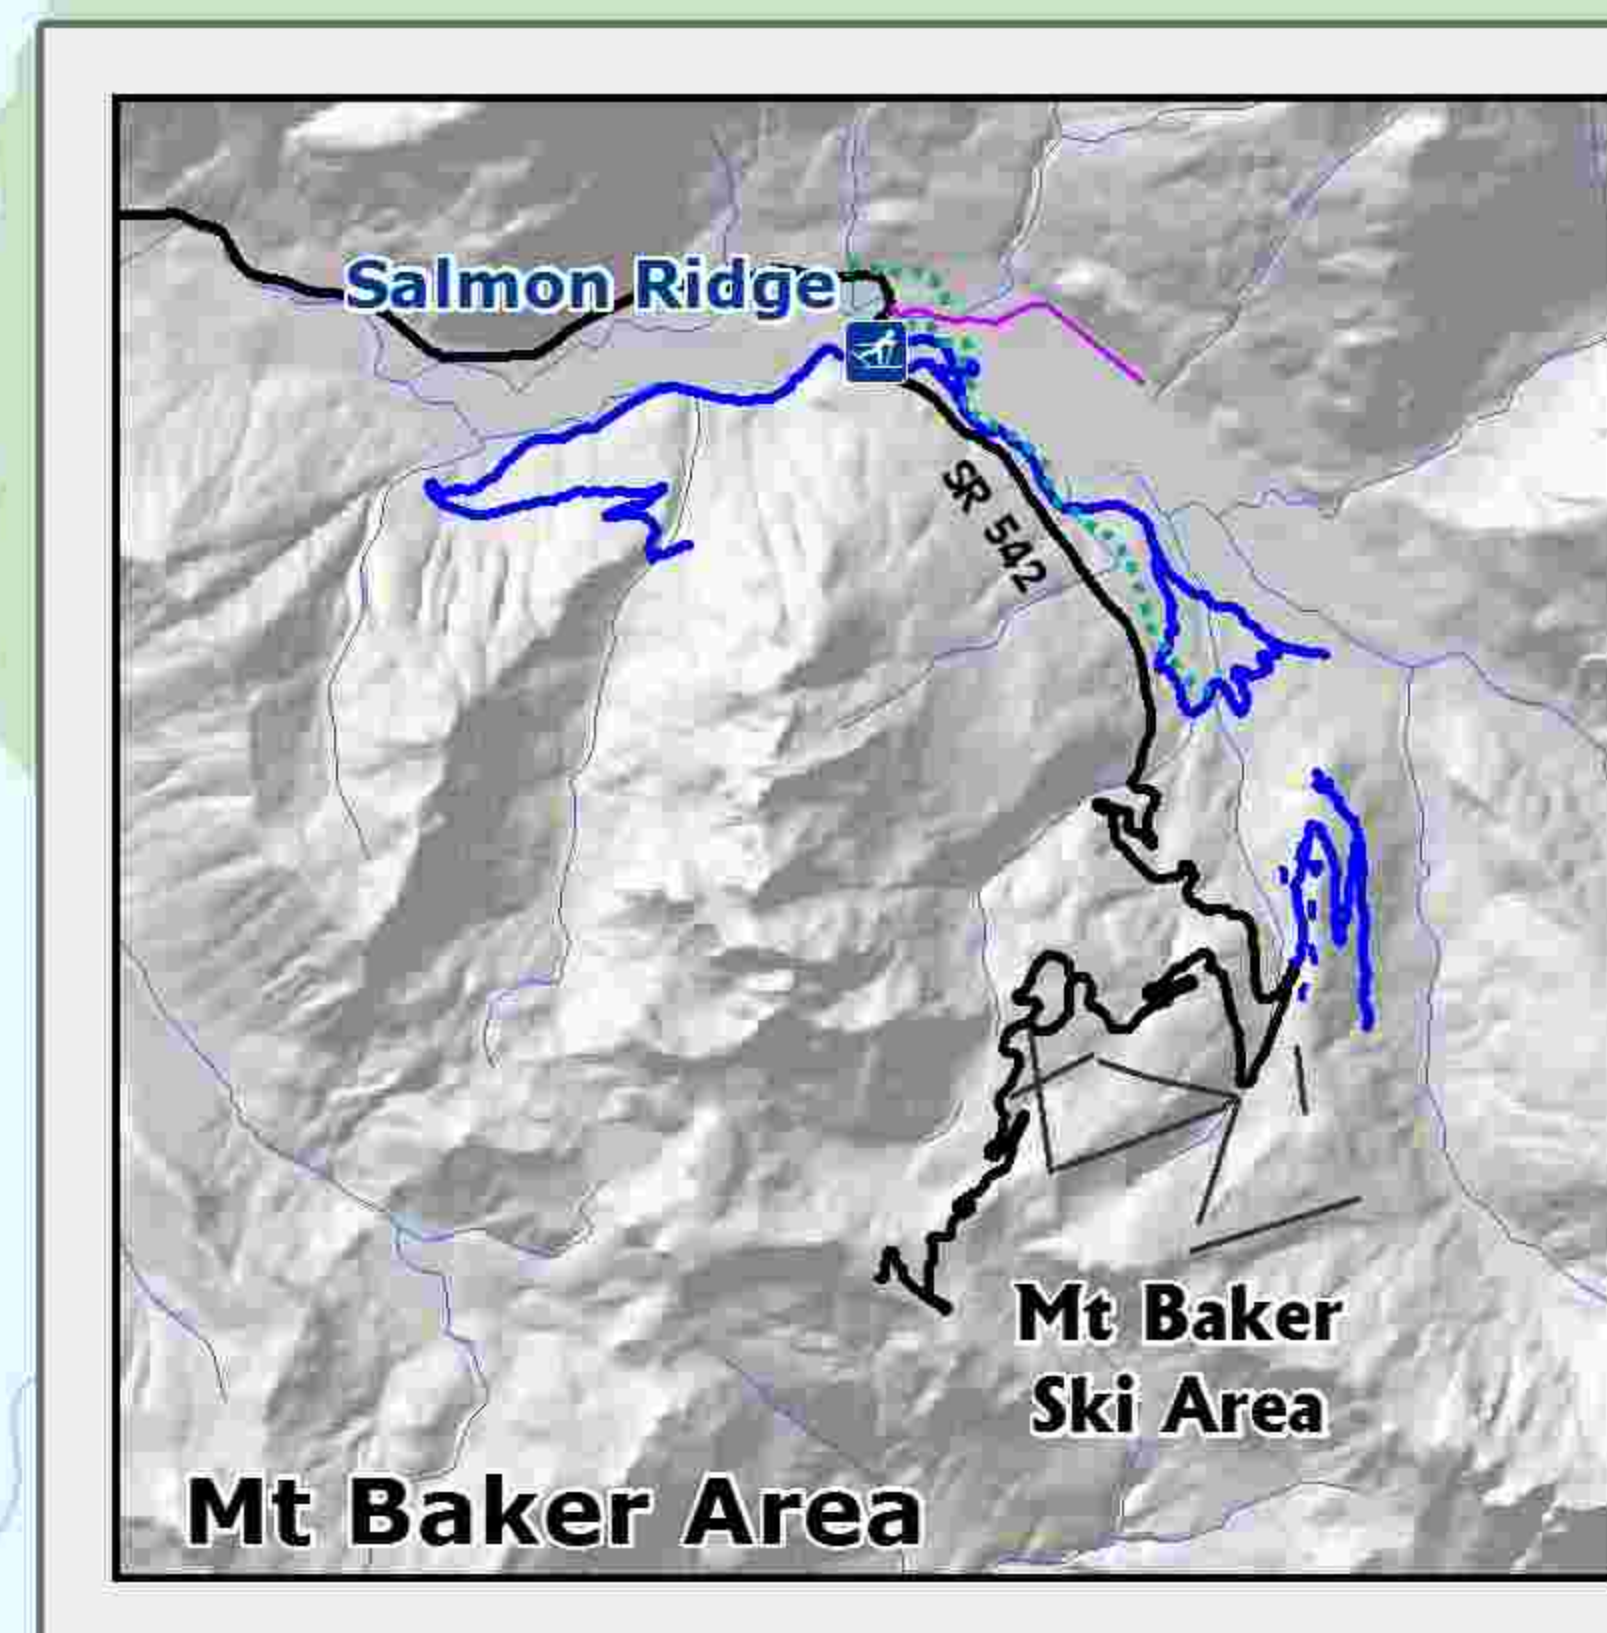

Welcome Salmon Ridge Sno-Park Groomed Trail System

Explanation

-  Non-Motorized Sno-Park
-  Groomed Ski Trail
-  Dog Friendly Groomed Trail
-  Marked Ski Route
-  Snowshoe
-  Restroom
-  View
-  Highway
-  Road or Trail
-  Ski Lift
-  Temporary Closure
-  Wilderness Area

Area has 24 kilometers of groomed cross country ski trails. Trail name and distance labeled between intersections.

Kilometers

Snow grooming equipment may be on the trail at any time.

Trail grooming schedules may change without notice due to snow conditions, temperatures, equipment breakdowns, etc.

Trails groomed with a skate lane and set with dual tracks.

PLEASE REMEMBER:
No dogs or snowshoes on groomed track.
Do not walk on the groomed trail.
Downhill skiers have the right of way.
Trails may become more difficult during icy conditions.

-  Easiest
-  More Difficult
-  Most Difficult