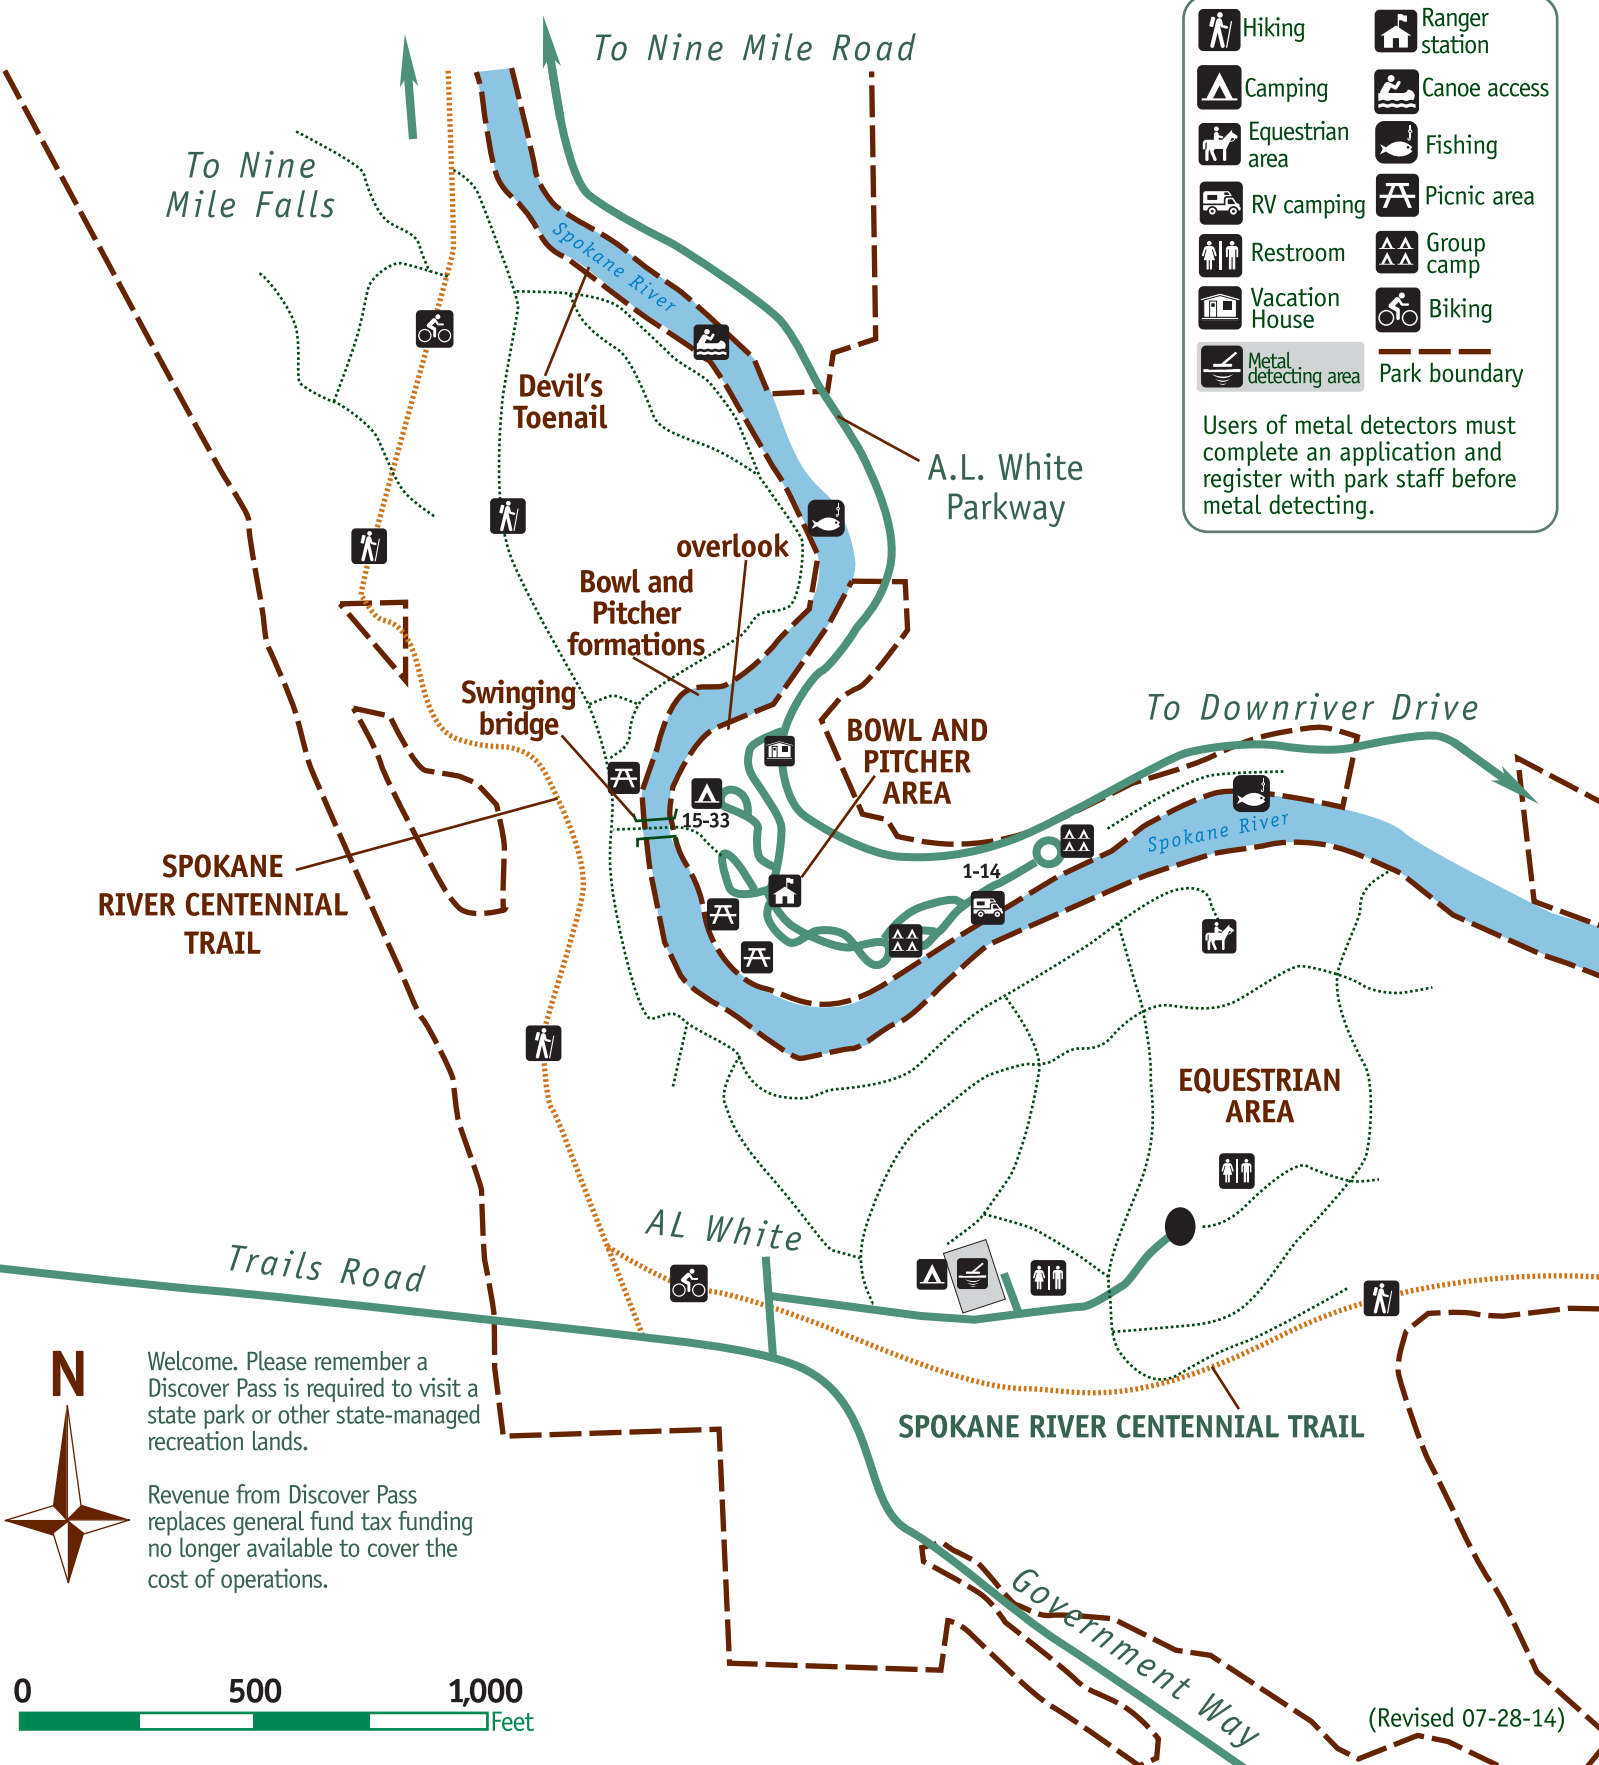

Riverside State Park

	Hiking		Ranger station
	Camping		Canoe access
	Equestrian area		Fishing
	RV camping		Picnic area
	Restroom		Group camp
	Vacation House		Biking
	Metal detecting area		Park boundary

Users of metal detectors must complete an application and register with park staff before metal detecting.

Welcome. Please remember a Discover Pass is required to visit a state park or other state-managed recreation lands.

Revenue from Discover Pass replaces general fund tax funding no longer available to cover the cost of operations.

(Revised 07-28-14)