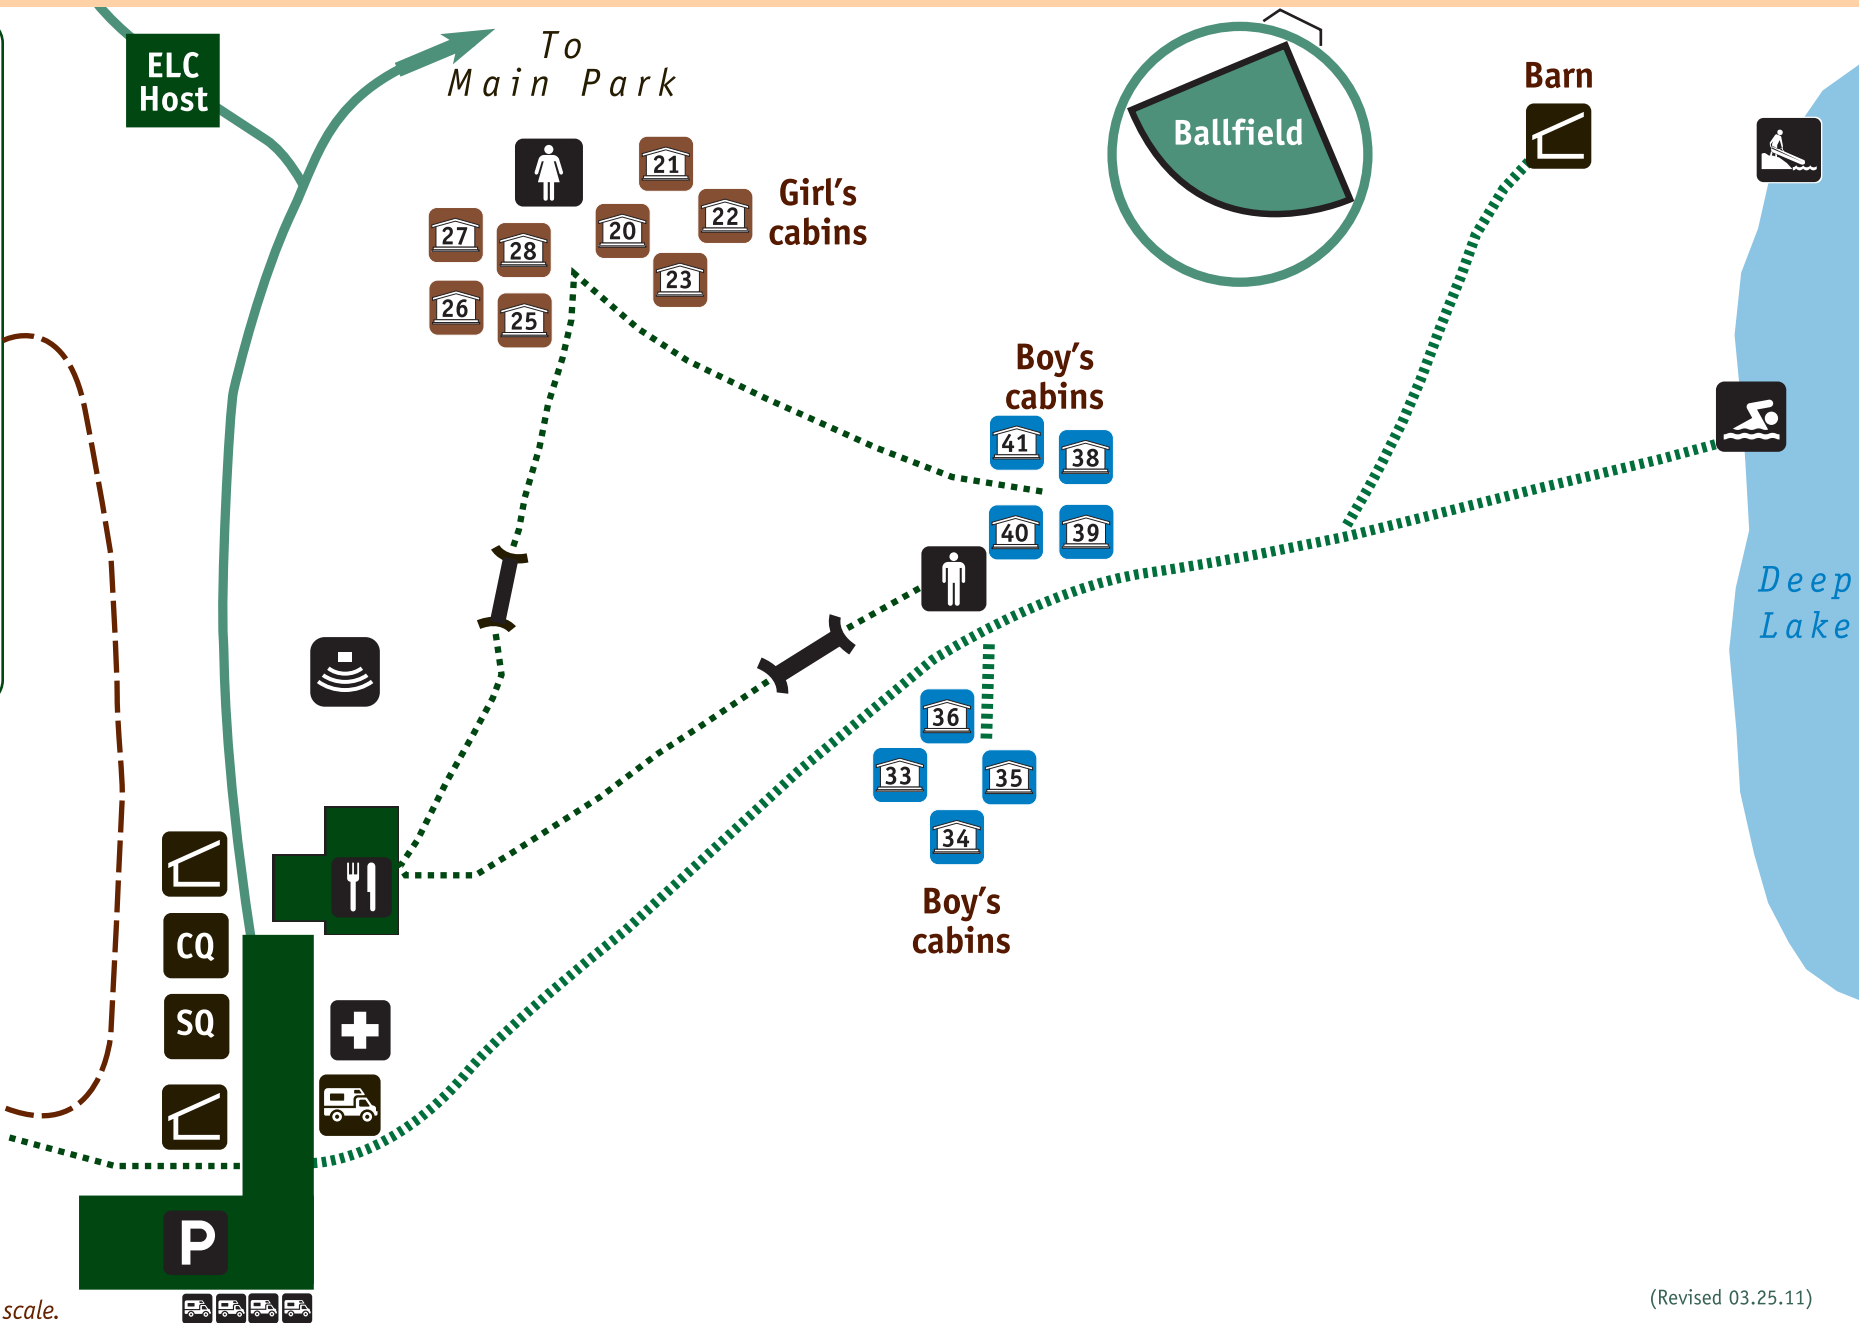

Millersylvania State Park Environmental Learning Center

- Girl's restroom
- Boy's restroom
- Amphitheater
- Day-use shelter
- Hiking
- RV camping
- Parking
- Hand boat launch
- Swimming area
- Cook's quarters
- Staff quarters
- First aid
- Park boundary

Map not drawn to scale.

(Revised 03.25.11)