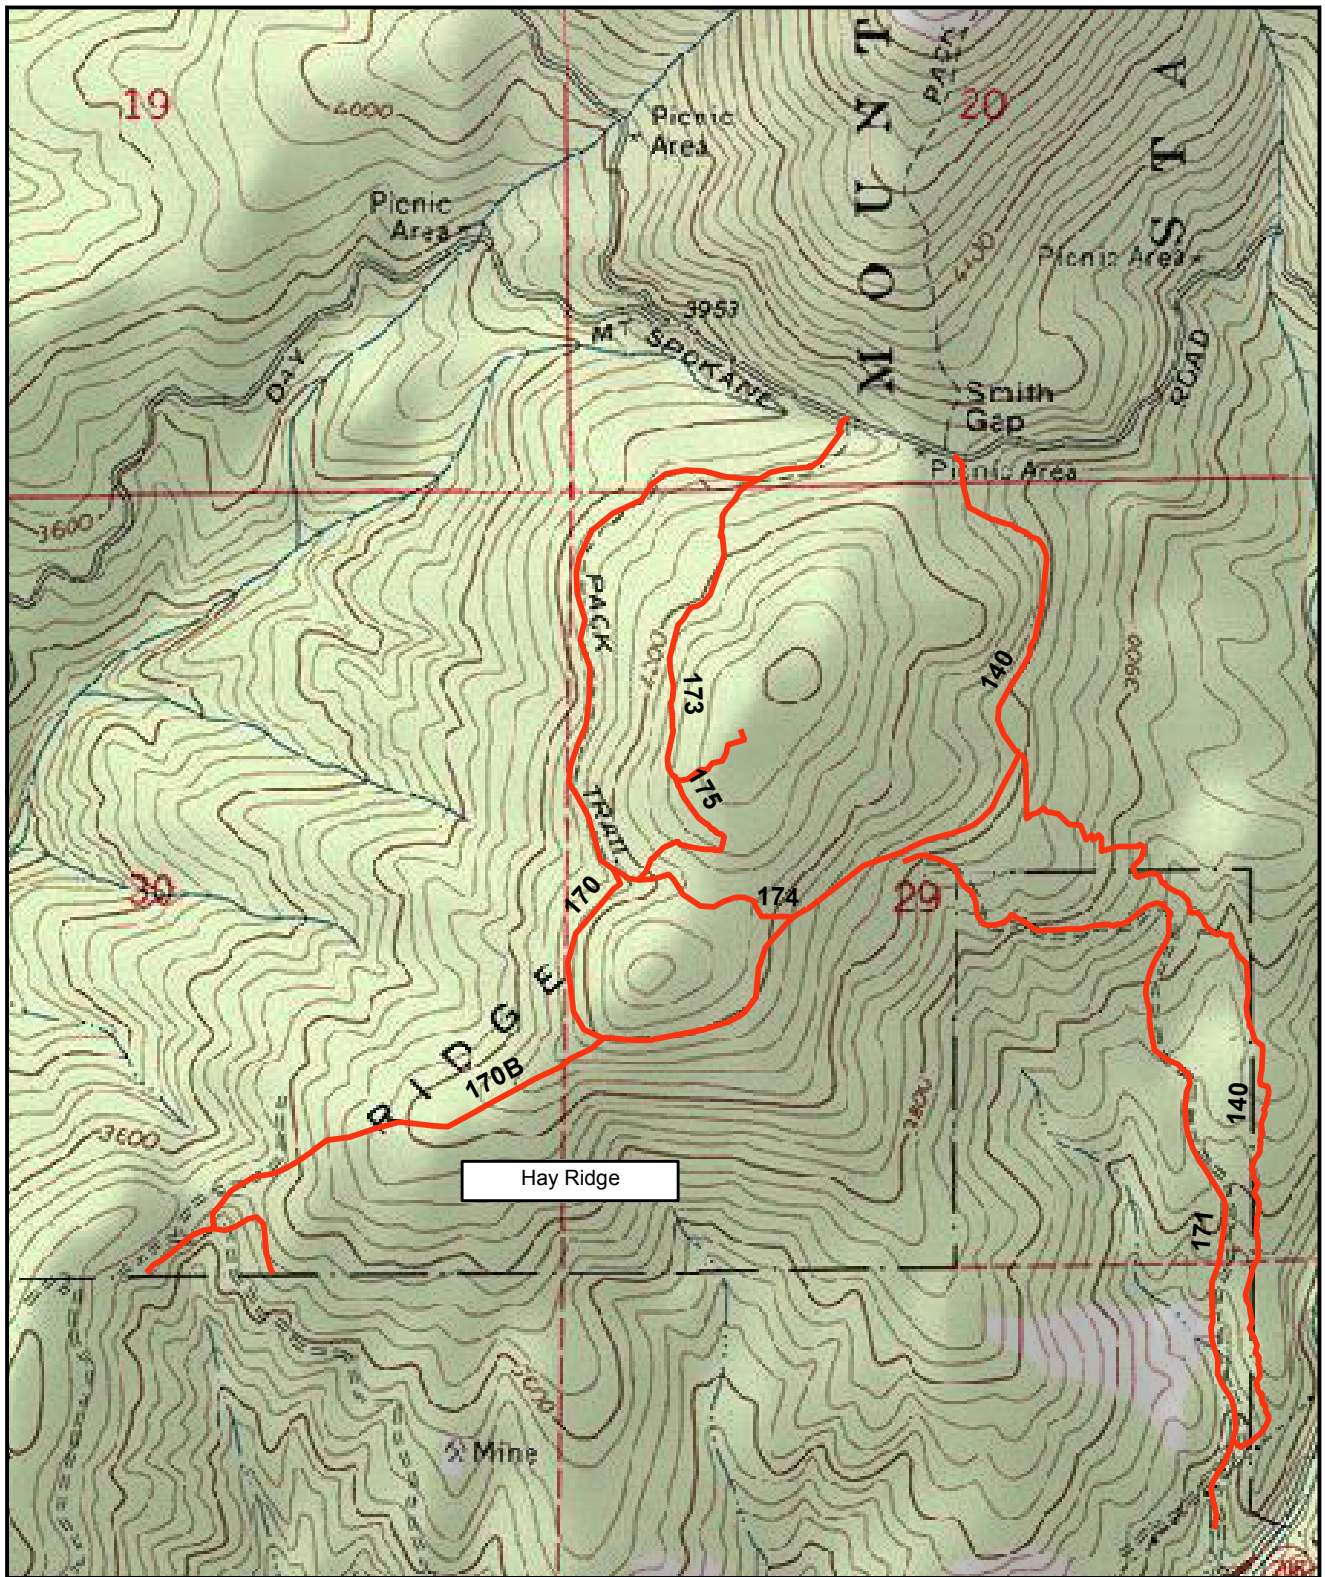

Mount Spokane State Park Trail Map 13

Legend

— Existing Trails