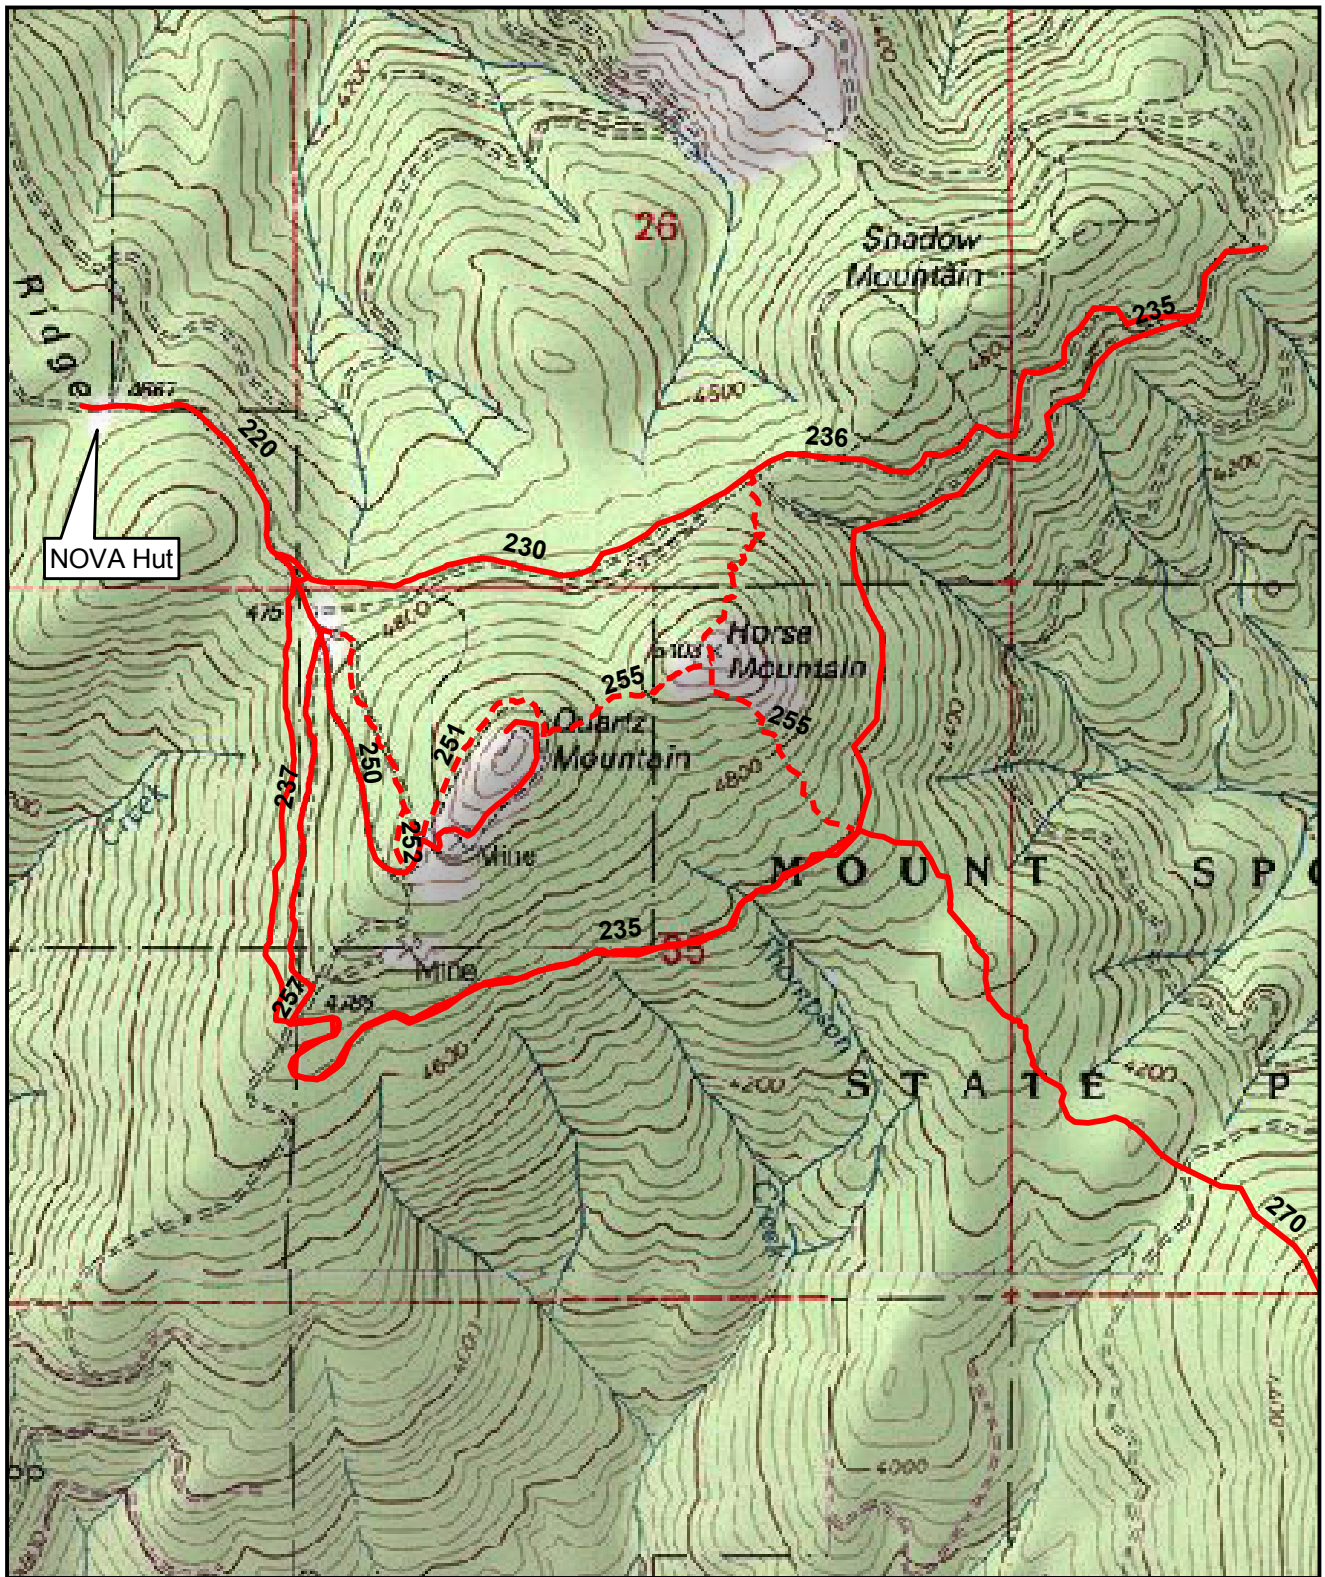

# Mount Spokane State Park Trail Map 4

## Legend

- Existing Trails
- - - Trails Needing Restoration