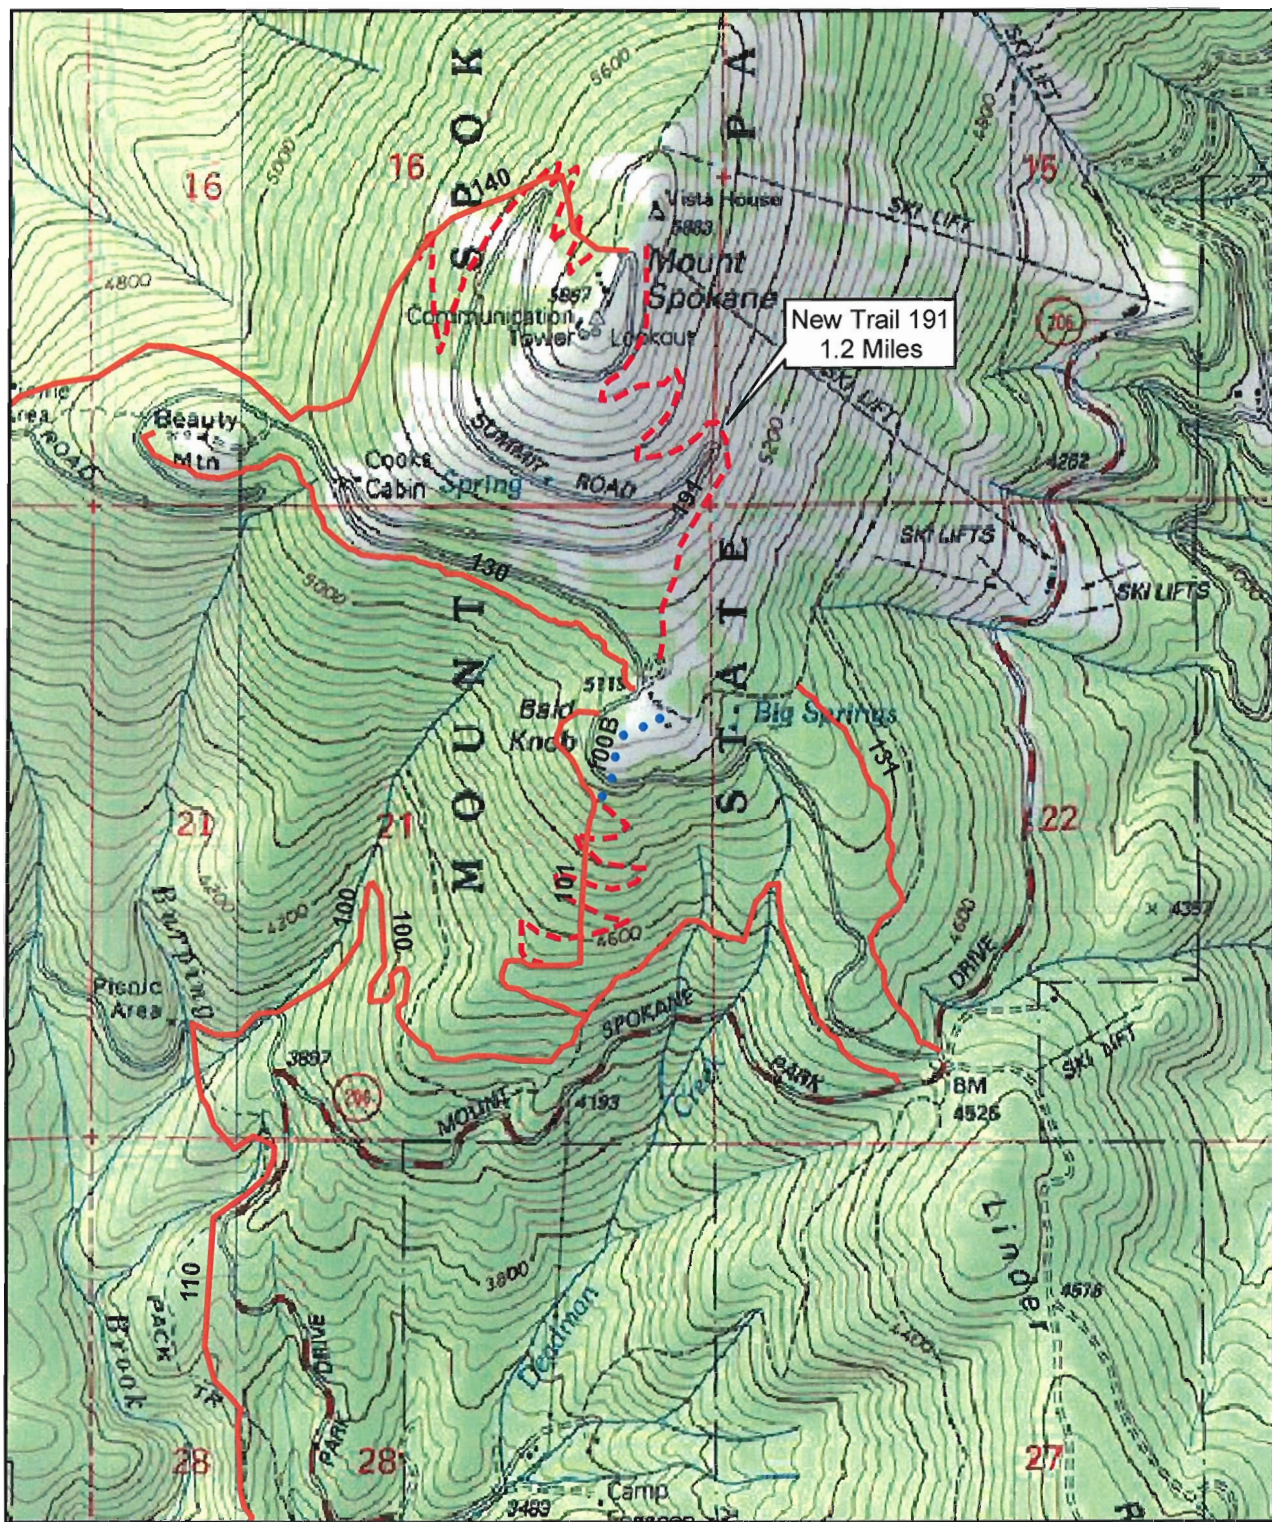

# Mount Spokane State Park Trail Map 3

## Legend

- Existing Trails
- - - Proposed Reroutes
- Closed Trails