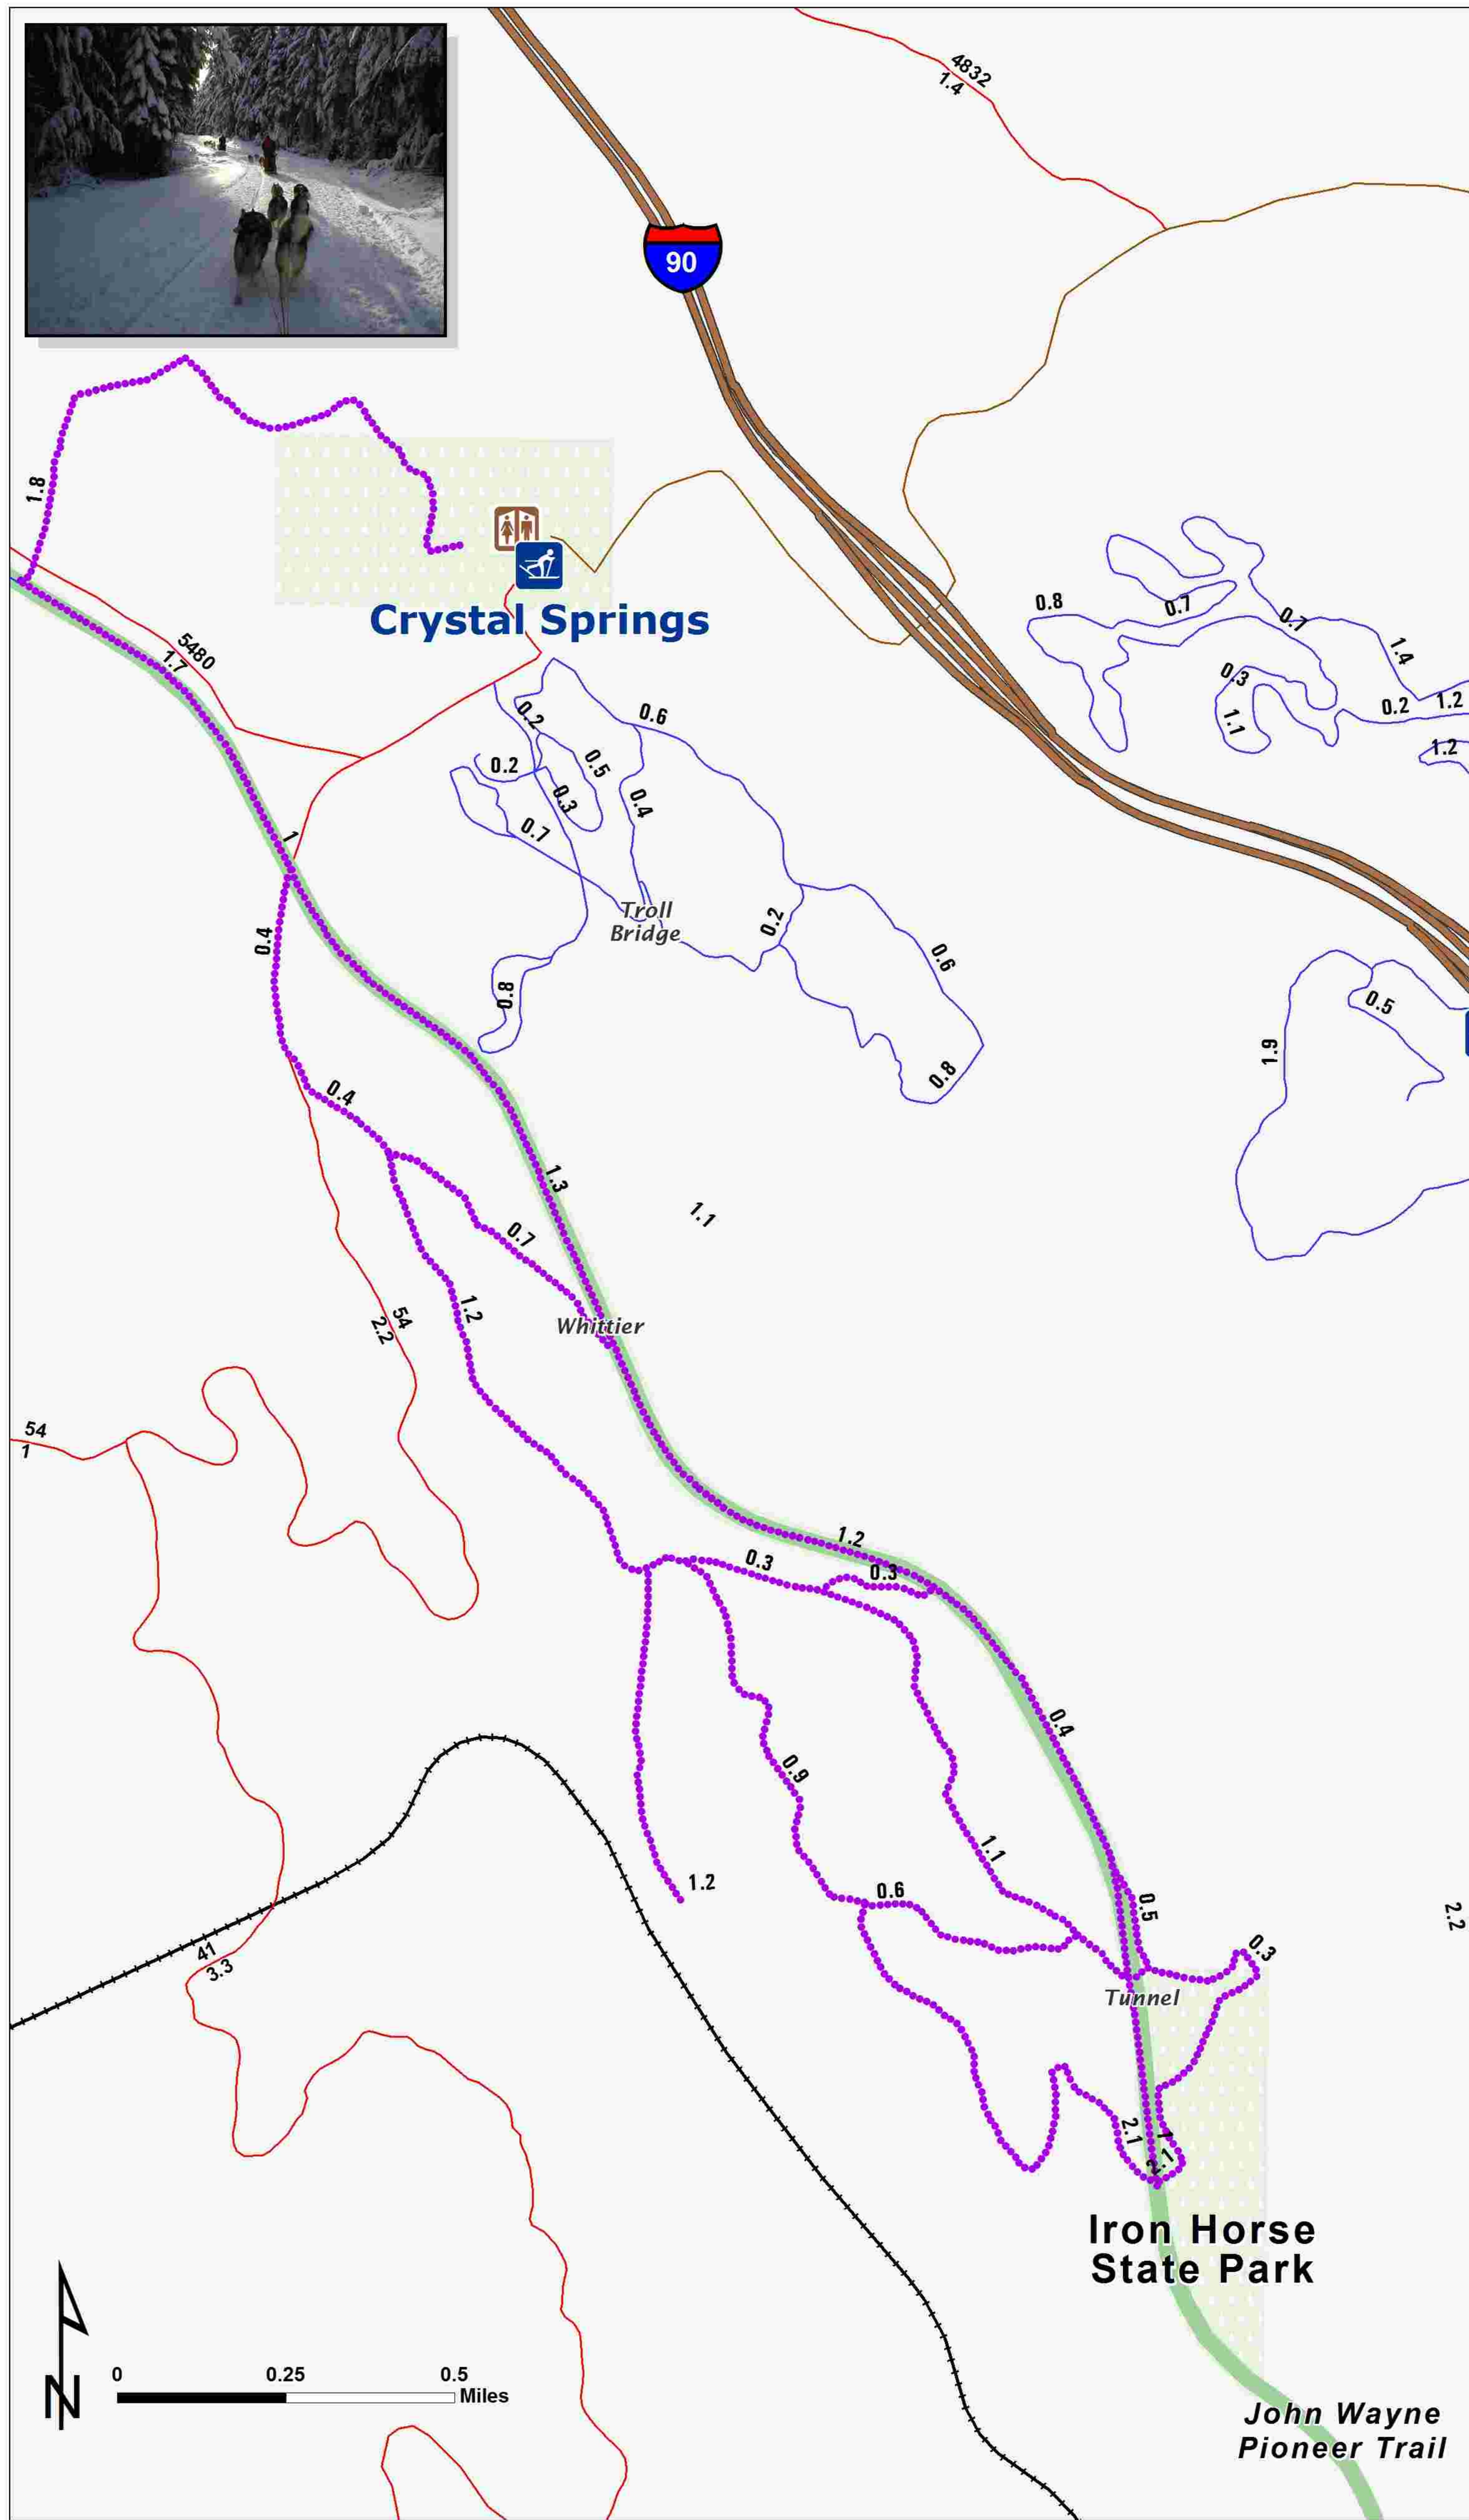

Welcome Crystal Springs Sno-Park Sled Dog Trail System

Area has 10.36 miles
(16.67 km) of
sled dog trails.

Explanation

-  Non-Motorized Sno-Park
-  Restroom
-  Groomed Ski Trail
-  Sled Dog Trail
-  John Wayne Pioneer Trail
-  Highways
-  Sno-Park Access Road
-  Groomed Snowmobile Trail
-  Active Railroad
-  State Park Boundary

PLEASE REMEMBER:
*No dogs or snowshoes
 on groomed ski track.
 Do not walk on
 the groomed trail.
 Downhill skiers have
 the right of way.
 Trails may become
 more difficult
 during icy conditions.*

*Snow grooming equipment may
 be on the trail at any time.*

*Trail grooming schedules may
 change without notice due
 to snow conditions, temperatures,
 equipment breakdowns, etc.*

*Be aware of potential
 avalanche danger,
 check www.nwac.us
 before you leave home.*