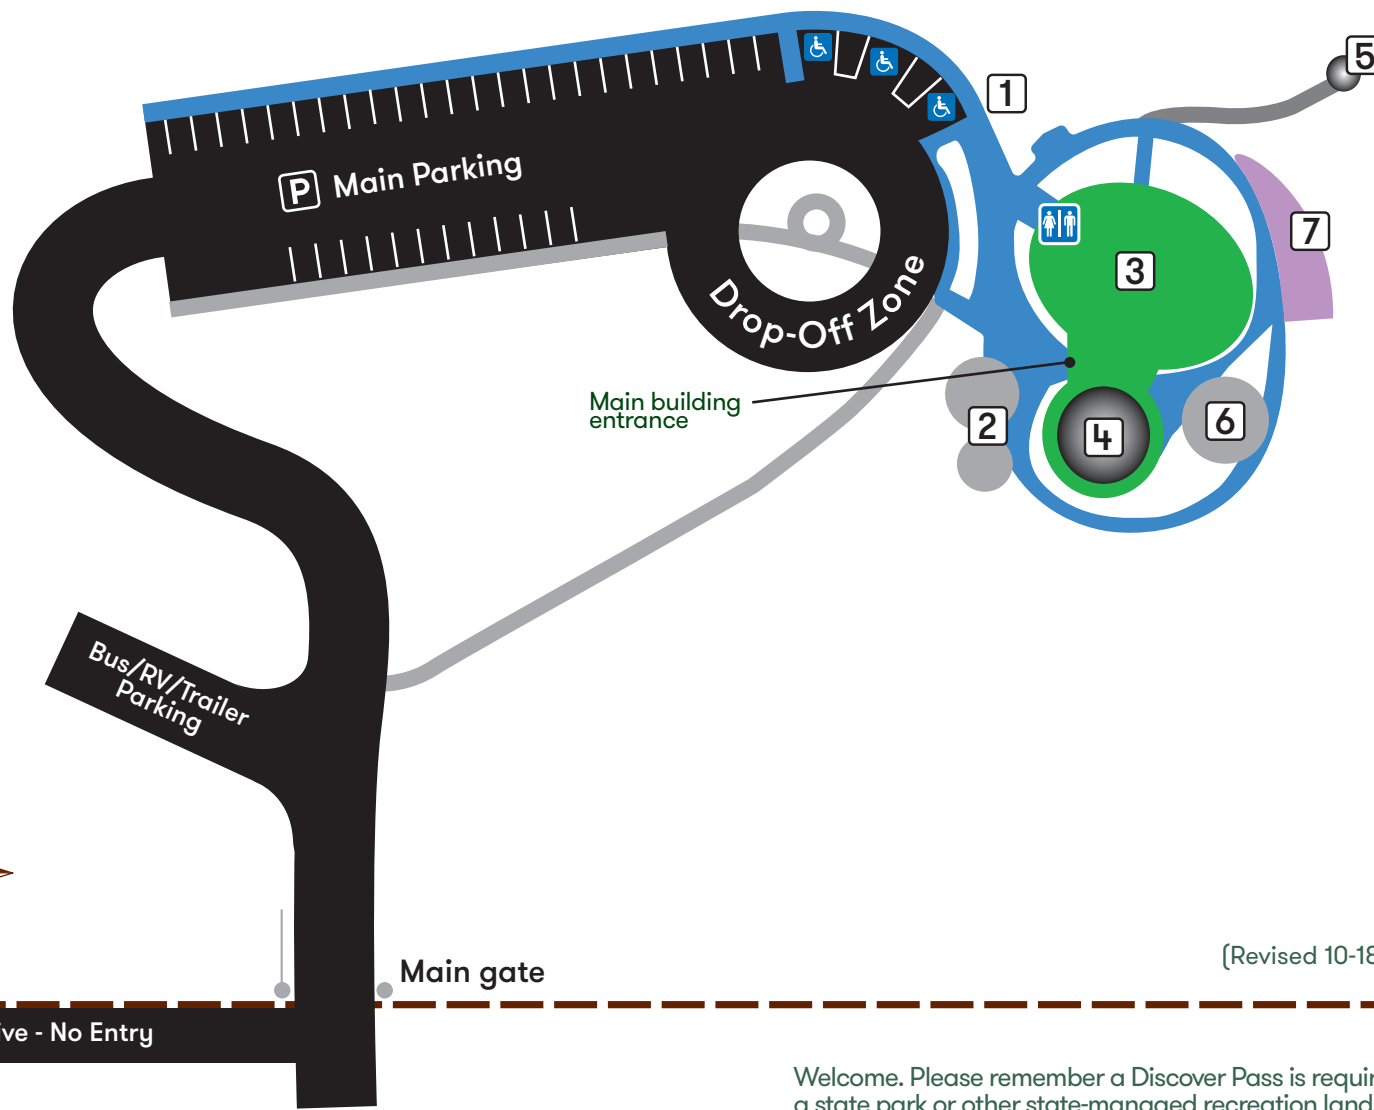

Goldendale Observatory State Park

- 1 Discover Pass pay station
 - 2 West decks - uncovered outdoor observation area
 - 3 Main building
 - 4 South dome - Primary telescopes
 - 5 North dome - Secondary telescopes
Not open to the public
 - 6 East deck - uncovered outdoor observation area
 - 7 Picnic area
 - P Parking
 - ♿ ADA restrooms (2)
 - ♿ ADA accessible
- Paved sidewalk
 Paved driveway & parking
 Gravel footpath
 Park boundary