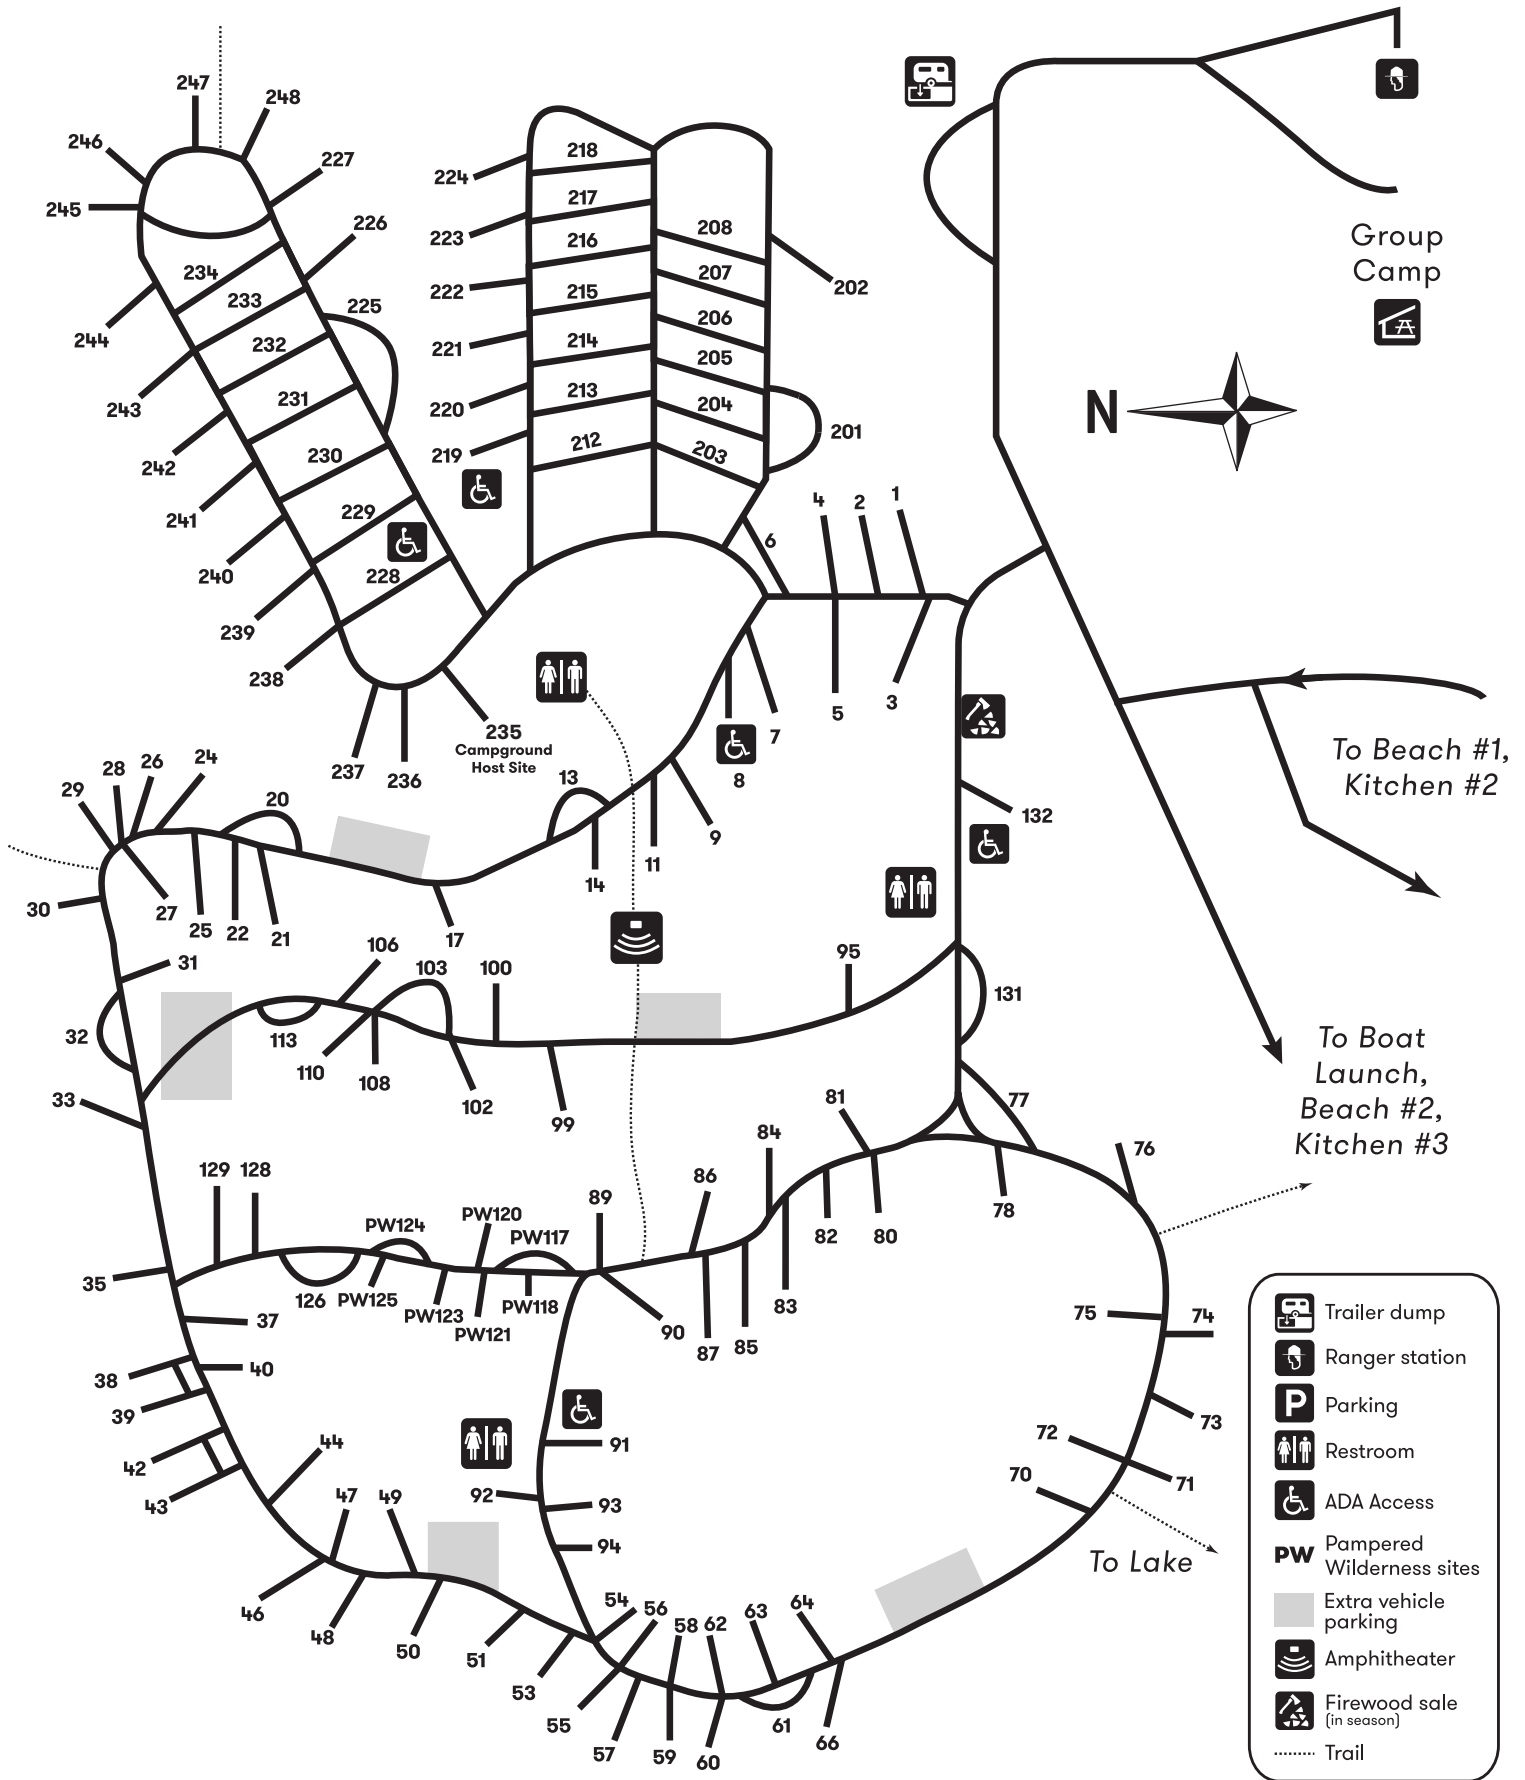

# Millersylvania

## Campsite Map

- Trailer dump
- Ranger station
- Parking
- Restroom
- ADA Access
- PW** Pampered Wilderness sites
- Extra vehicle parking
- Amphitheater
- Firewood sale (in season)
- Trail