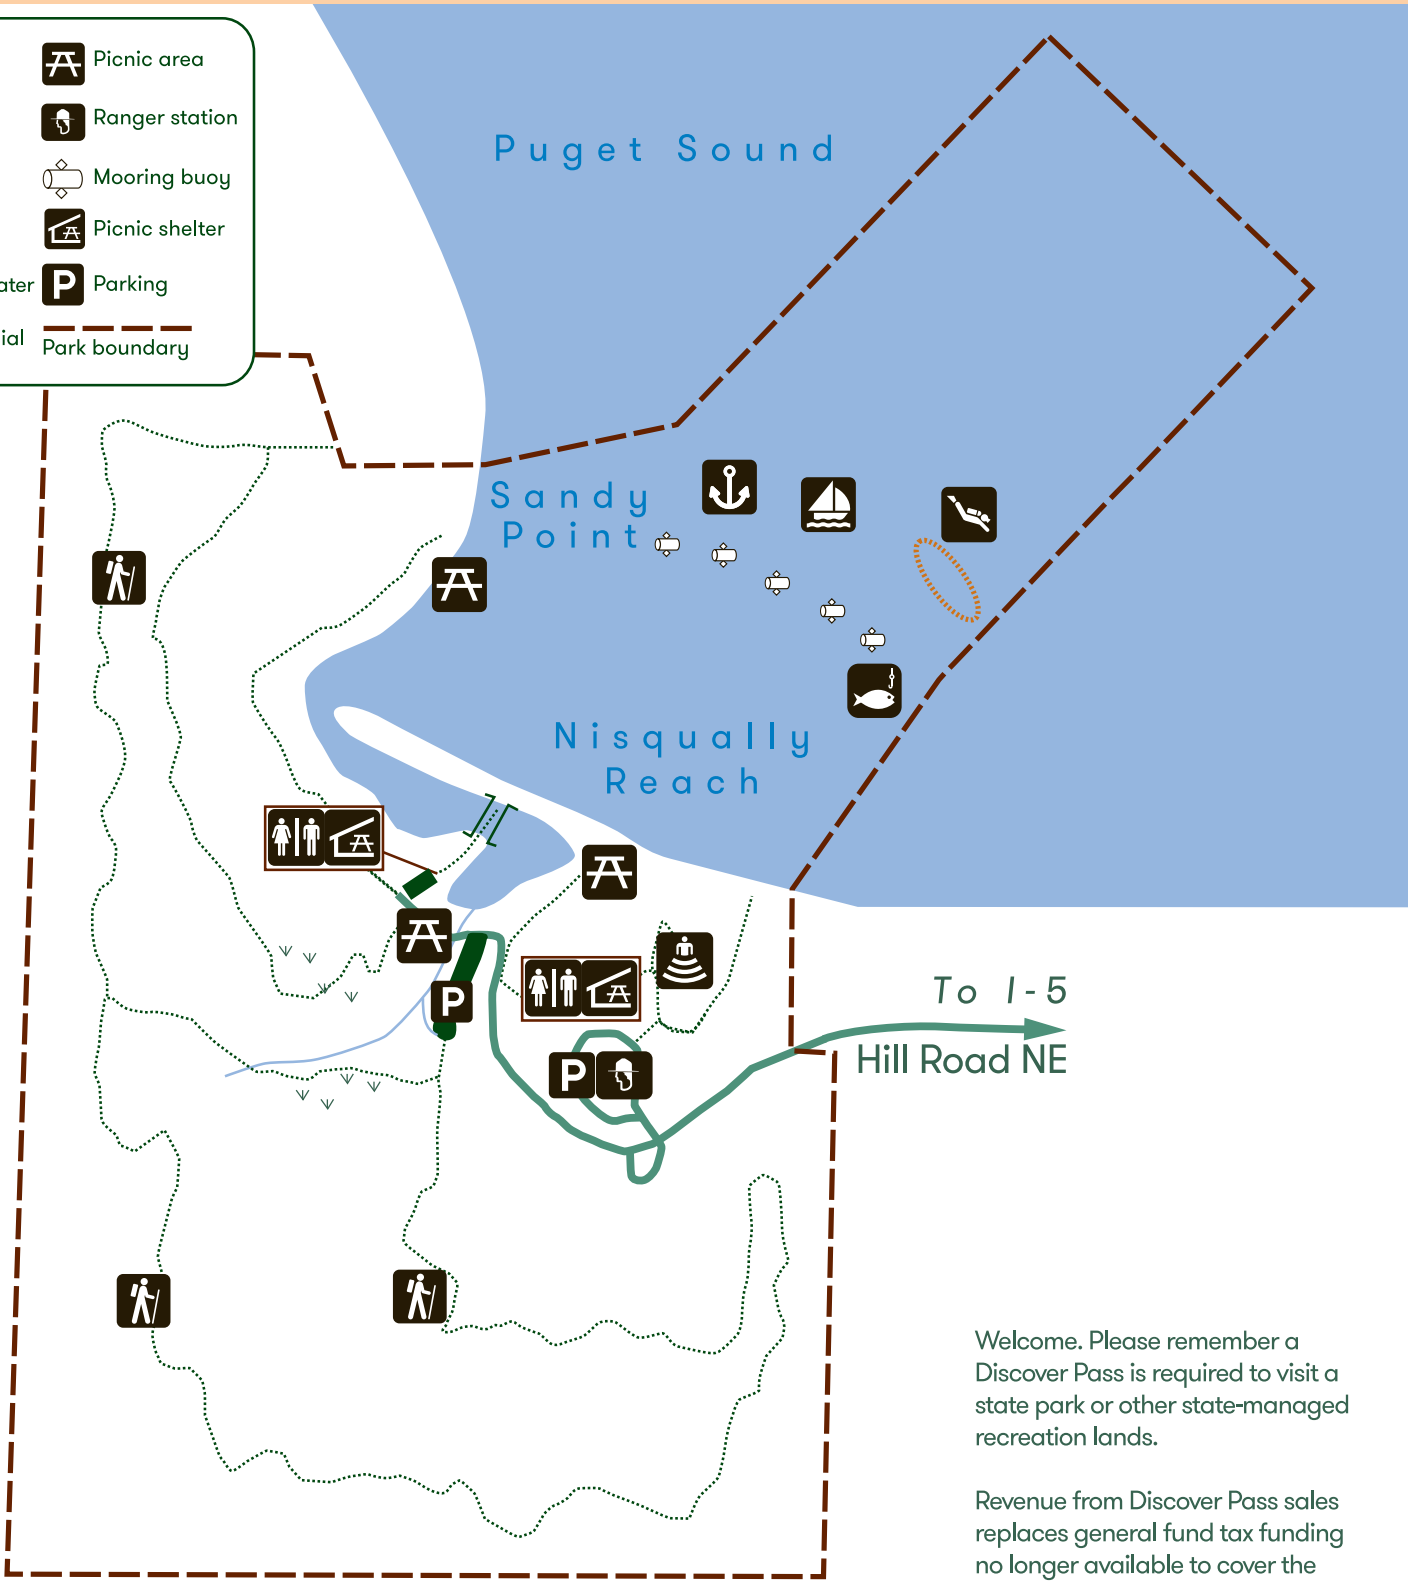

# Tolmie State Park

	Hiking		Picnic area
	Sailing		Ranger station
	Scuba diving		Mooring buoy
	Fishing		Picnic shelter
	Amphitheater		Parking
	Artificial reef		Park boundary

Welcome. Please remember a Discover Pass is required to visit a state park or other state-managed recreation lands.