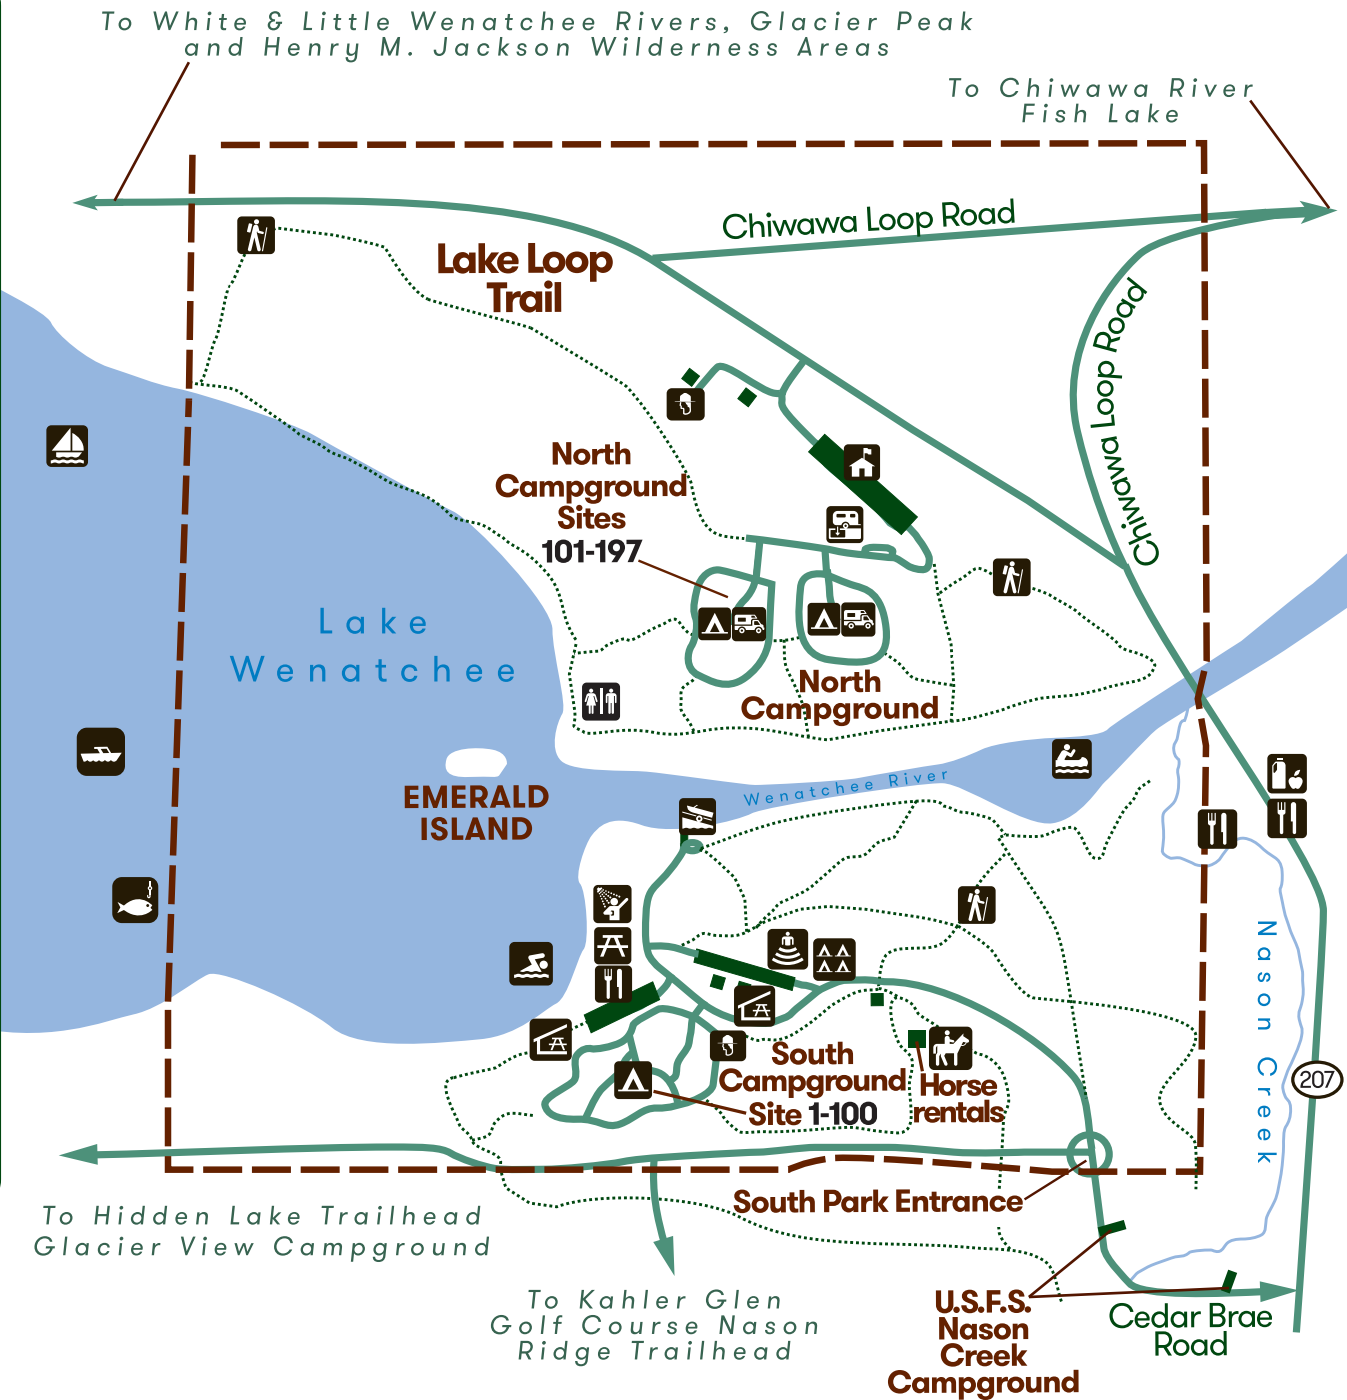

# Lake Wenatchee State Park

- Hiking
  - Boating
  - Sailing
  - Fishing
  - Swimming
  - Canoe access
  - Picnic area
  - Camping
  - Amphitheater
  - Boat launch
  - Trailer dump
  - Group camp
  - RV camping
  - Food service
  - Welcome station
  - Ranger station
  - Showers
  - Equestrian area
  - Store
  - Picnic shelter
  - Restroom
  - Park boundary
- Summer trails are open during winter for winter recreation.