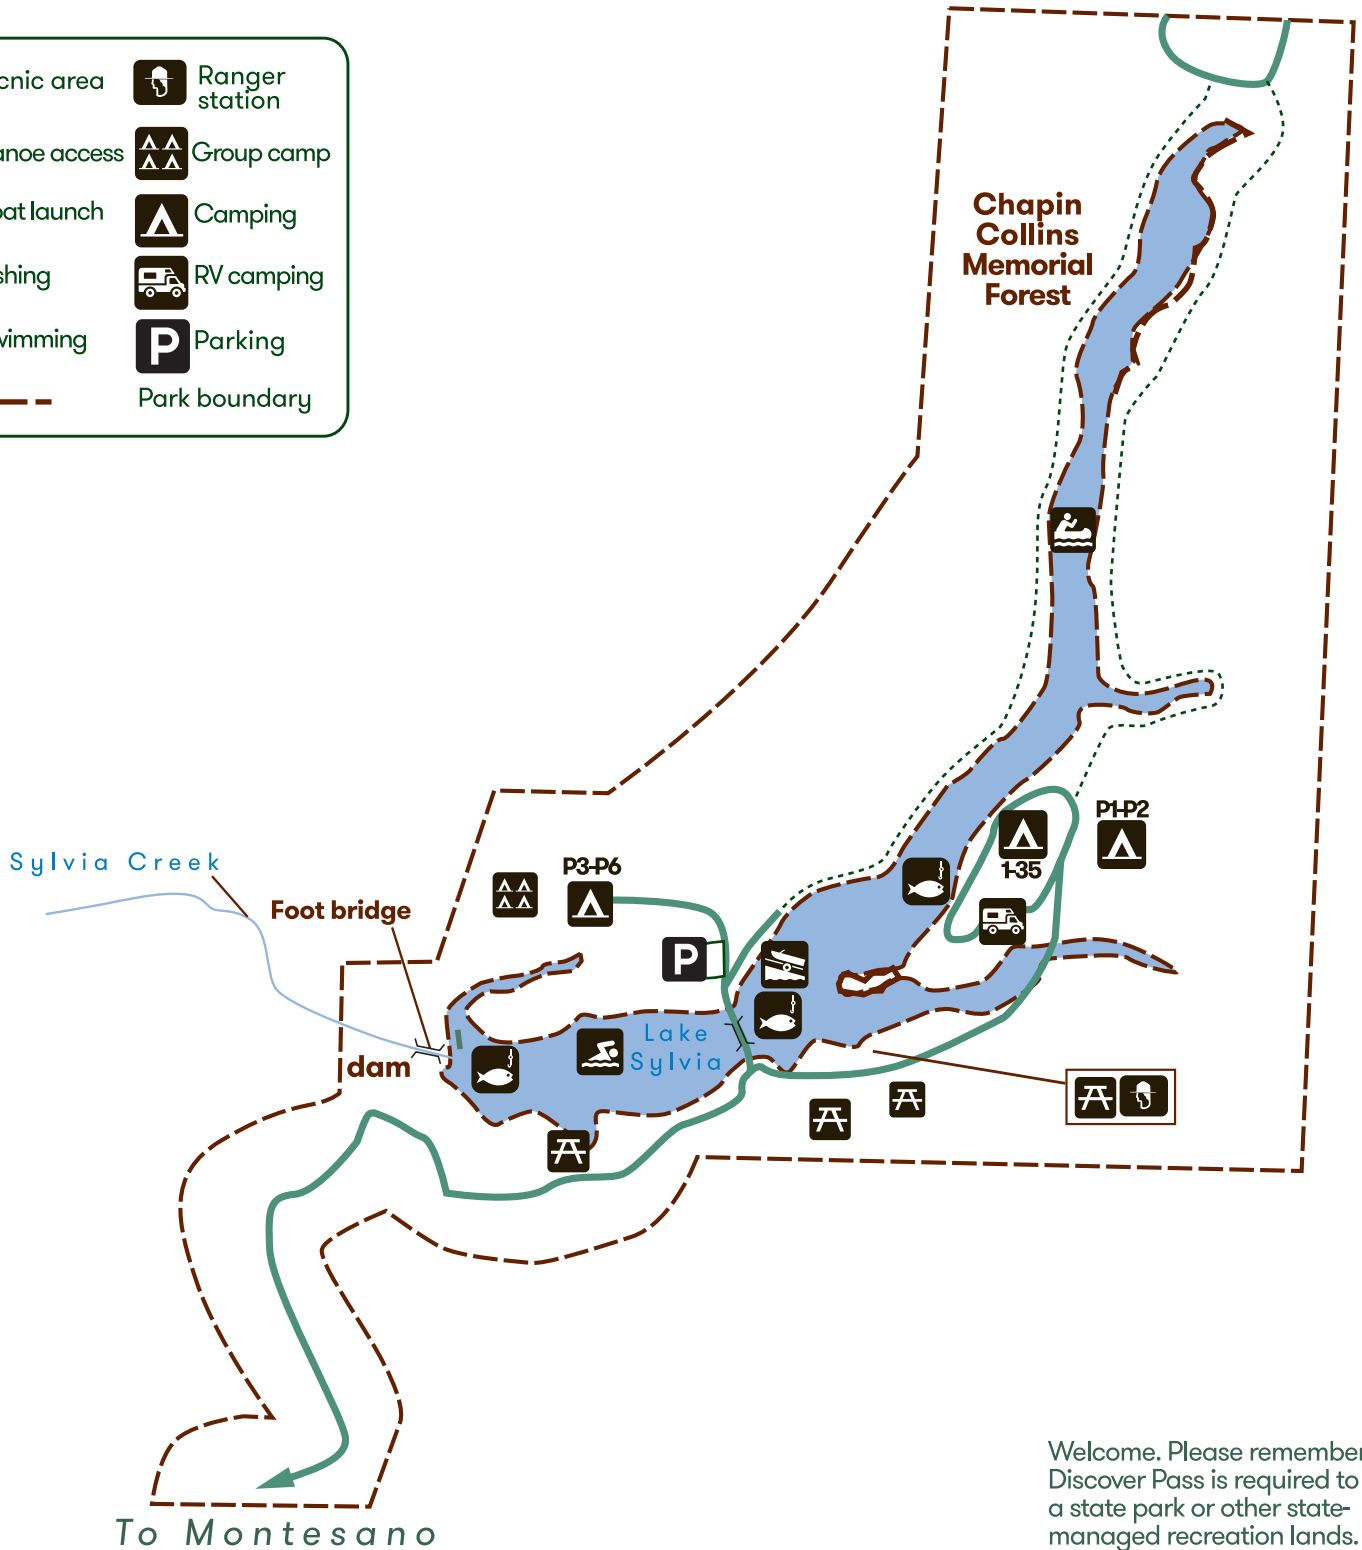

Lake Sylvania State Park

	Picnic area		Ranger station
	Canoe access		Group camp
	Boat launch		Camping
	Fishing		RV camping
	Swimming		Parking
		Park boundary	

Welcome. Please remember a Discover Pass is required to visit a state park or other state-managed recreation lands.

Revenue from Discover Pass replaces general fund tax funding no longer available to cover the cost of operations.

(Revised 07-22-16)