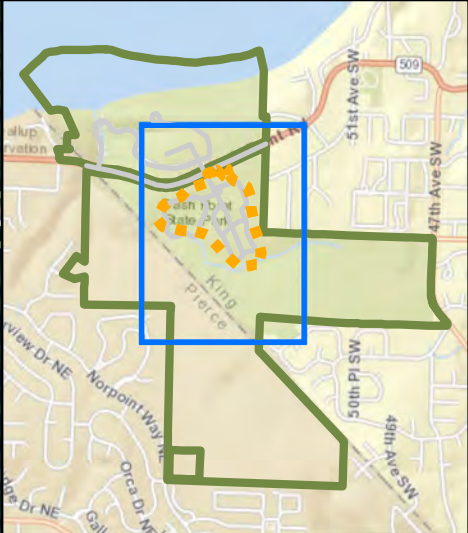

# Dash Point

29.3 Acres

0 100 200 Feet

## Legend

- Hiking trails
- Roadways
- Metal Detection Areas
- Park Boundaries

Revised: 11/17/2016