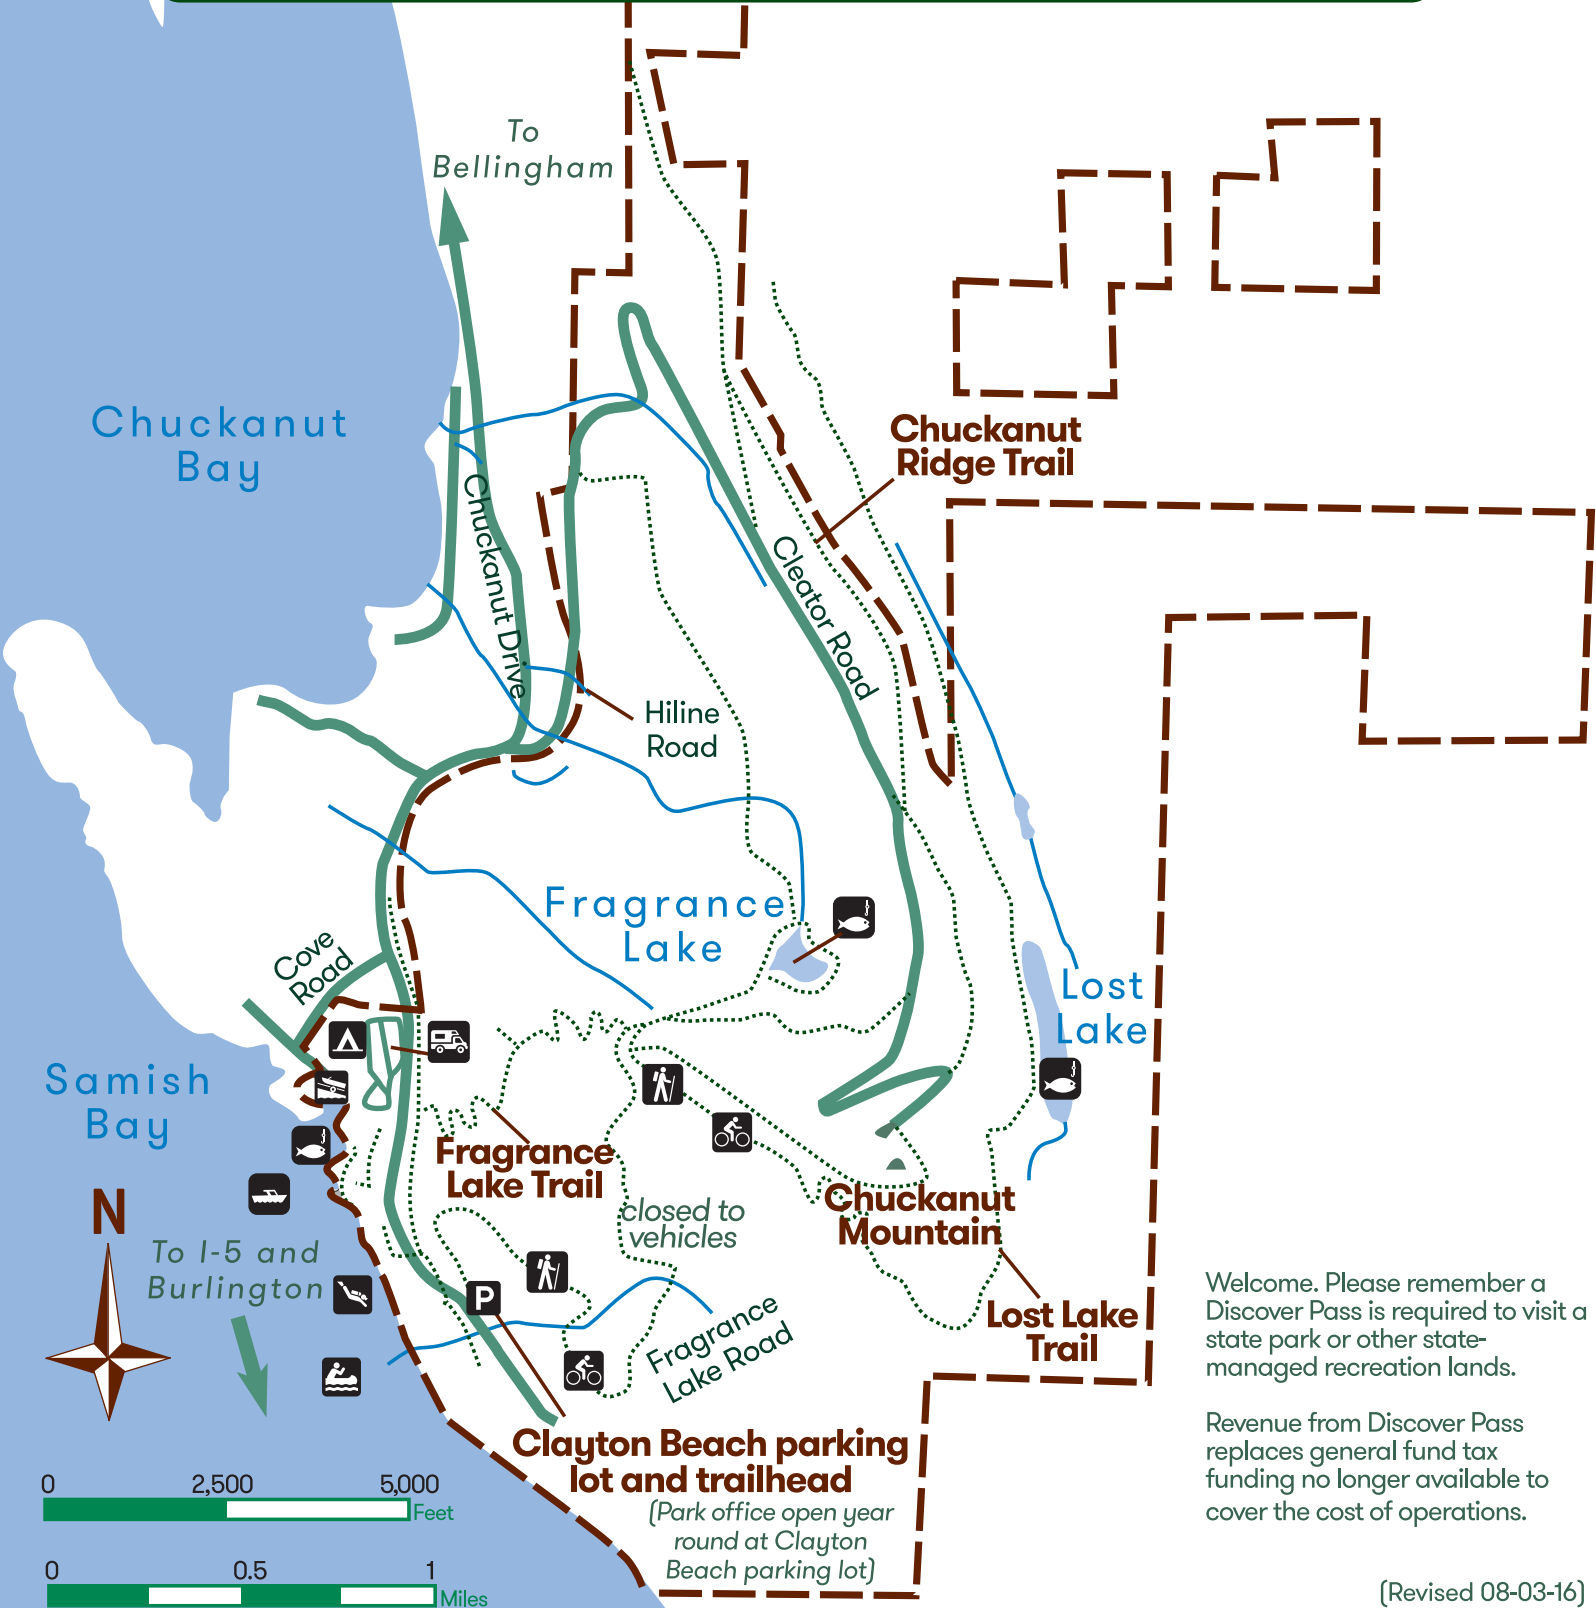

Larrabee State Park

Biking	Boating	Fishing	Camping	RV camping	Parking
Hiking	Scuba diving	Canoe access	Boat launch	Ranger station	Park boundary

Welcome. Please remember a Discover Pass is required to visit a state park or other state-managed recreation lands.

Revenue from Discover Pass replaces general fund tax funding no longer available to cover the cost of operations.

[Revised 08-03-16]