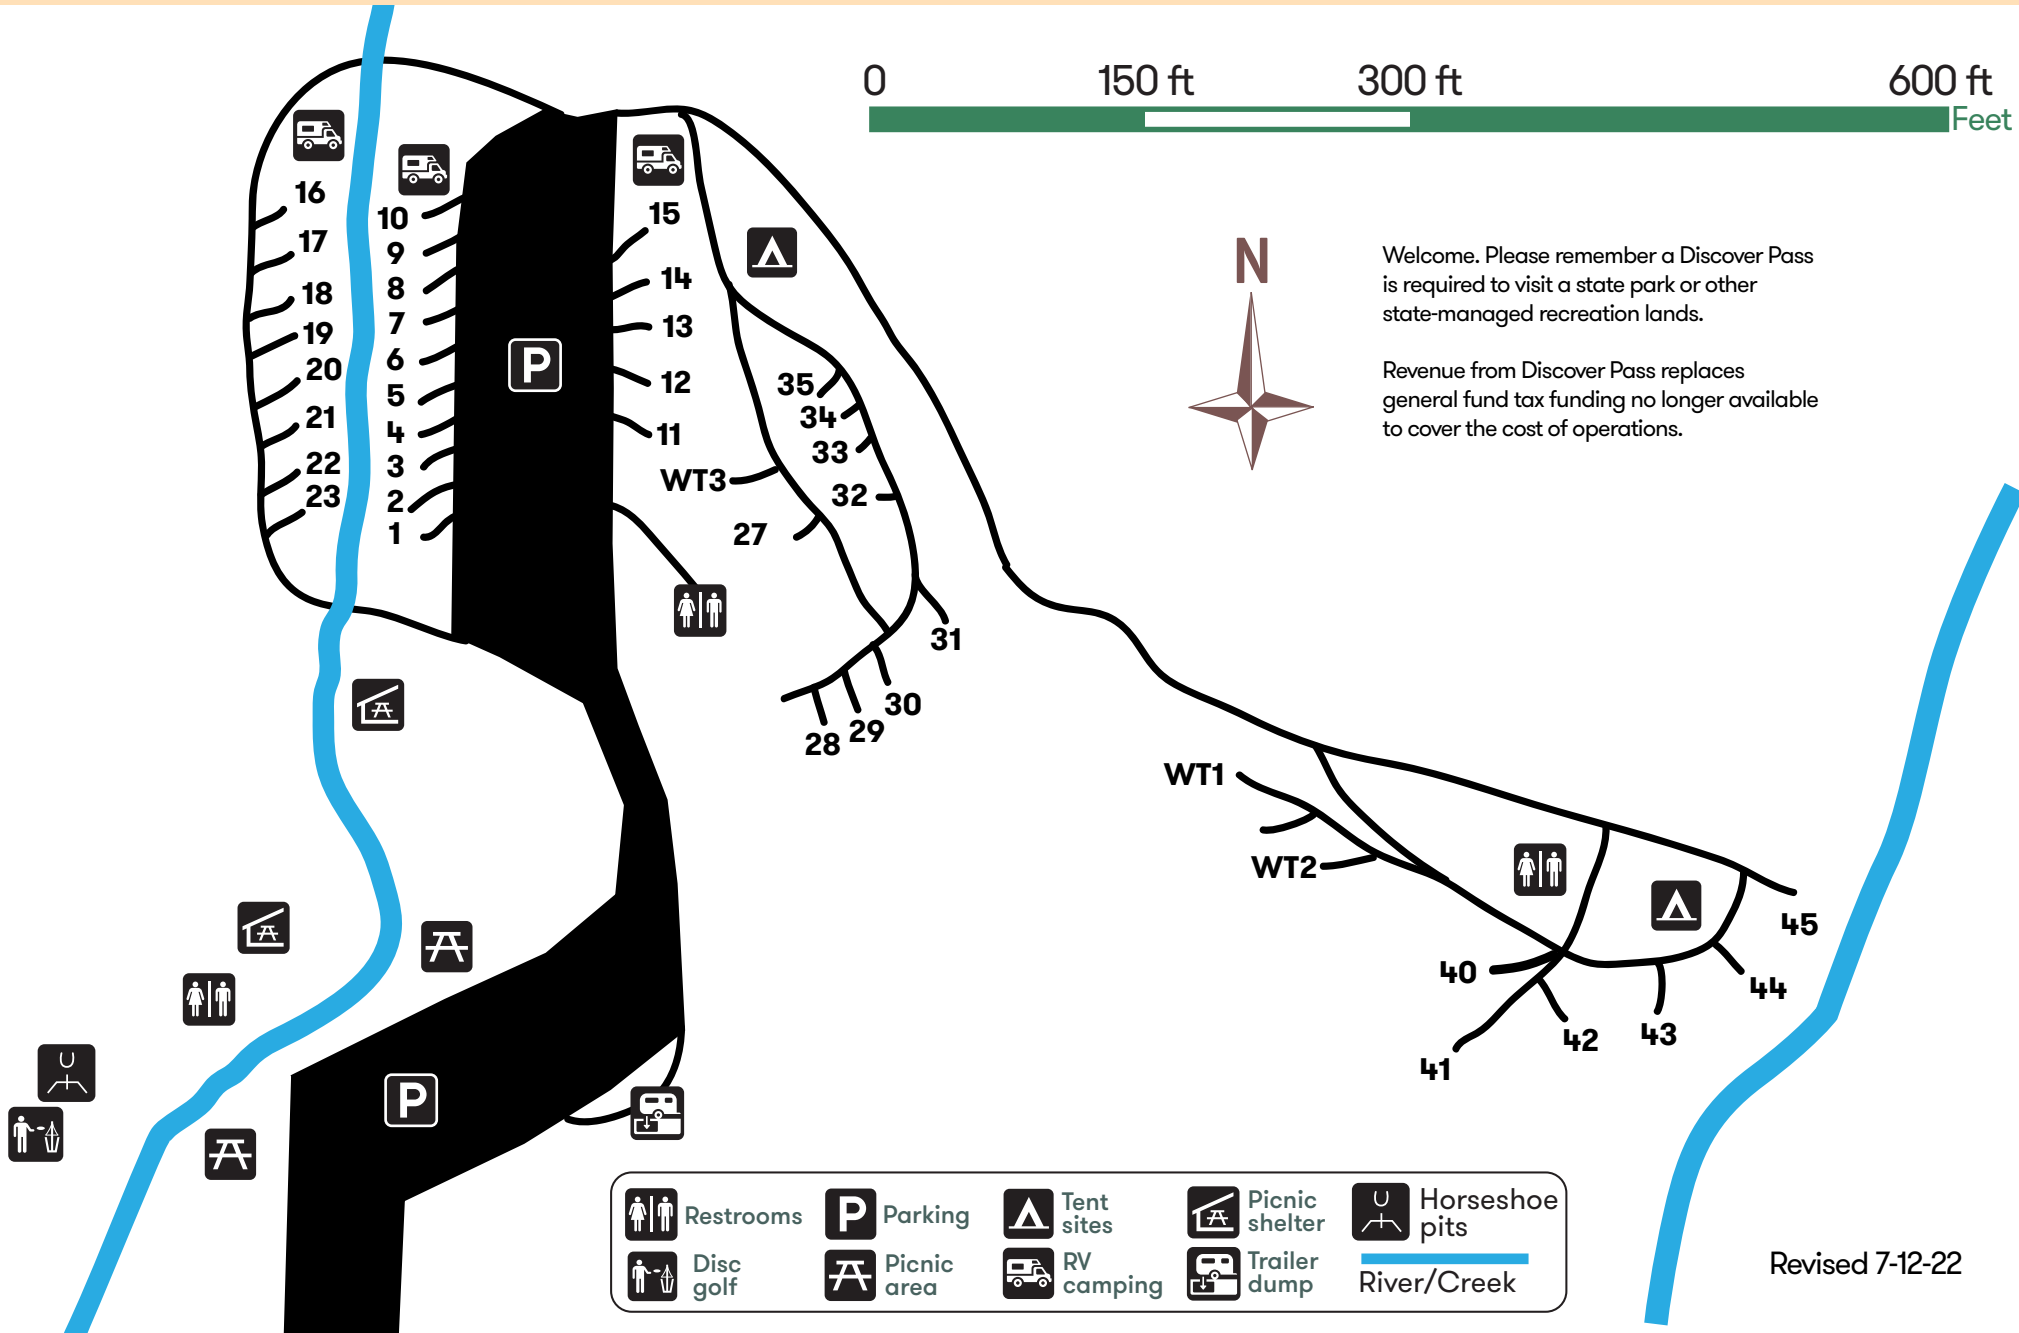

Brooks Memorial Campground Map

Welcome. Please remember a Discover Pass is required to visit a state park or other state-managed recreation lands.

Revenue from Discover Pass replaces general fund tax funding no longer available to cover the cost of operations.

	Restrooms		Parking		Tent sites		Picnic shelter		Horseshoe pits
	Disc golf		Picnic area		RV camping		Trailer dump		River/Creek

Revised 7-12-22