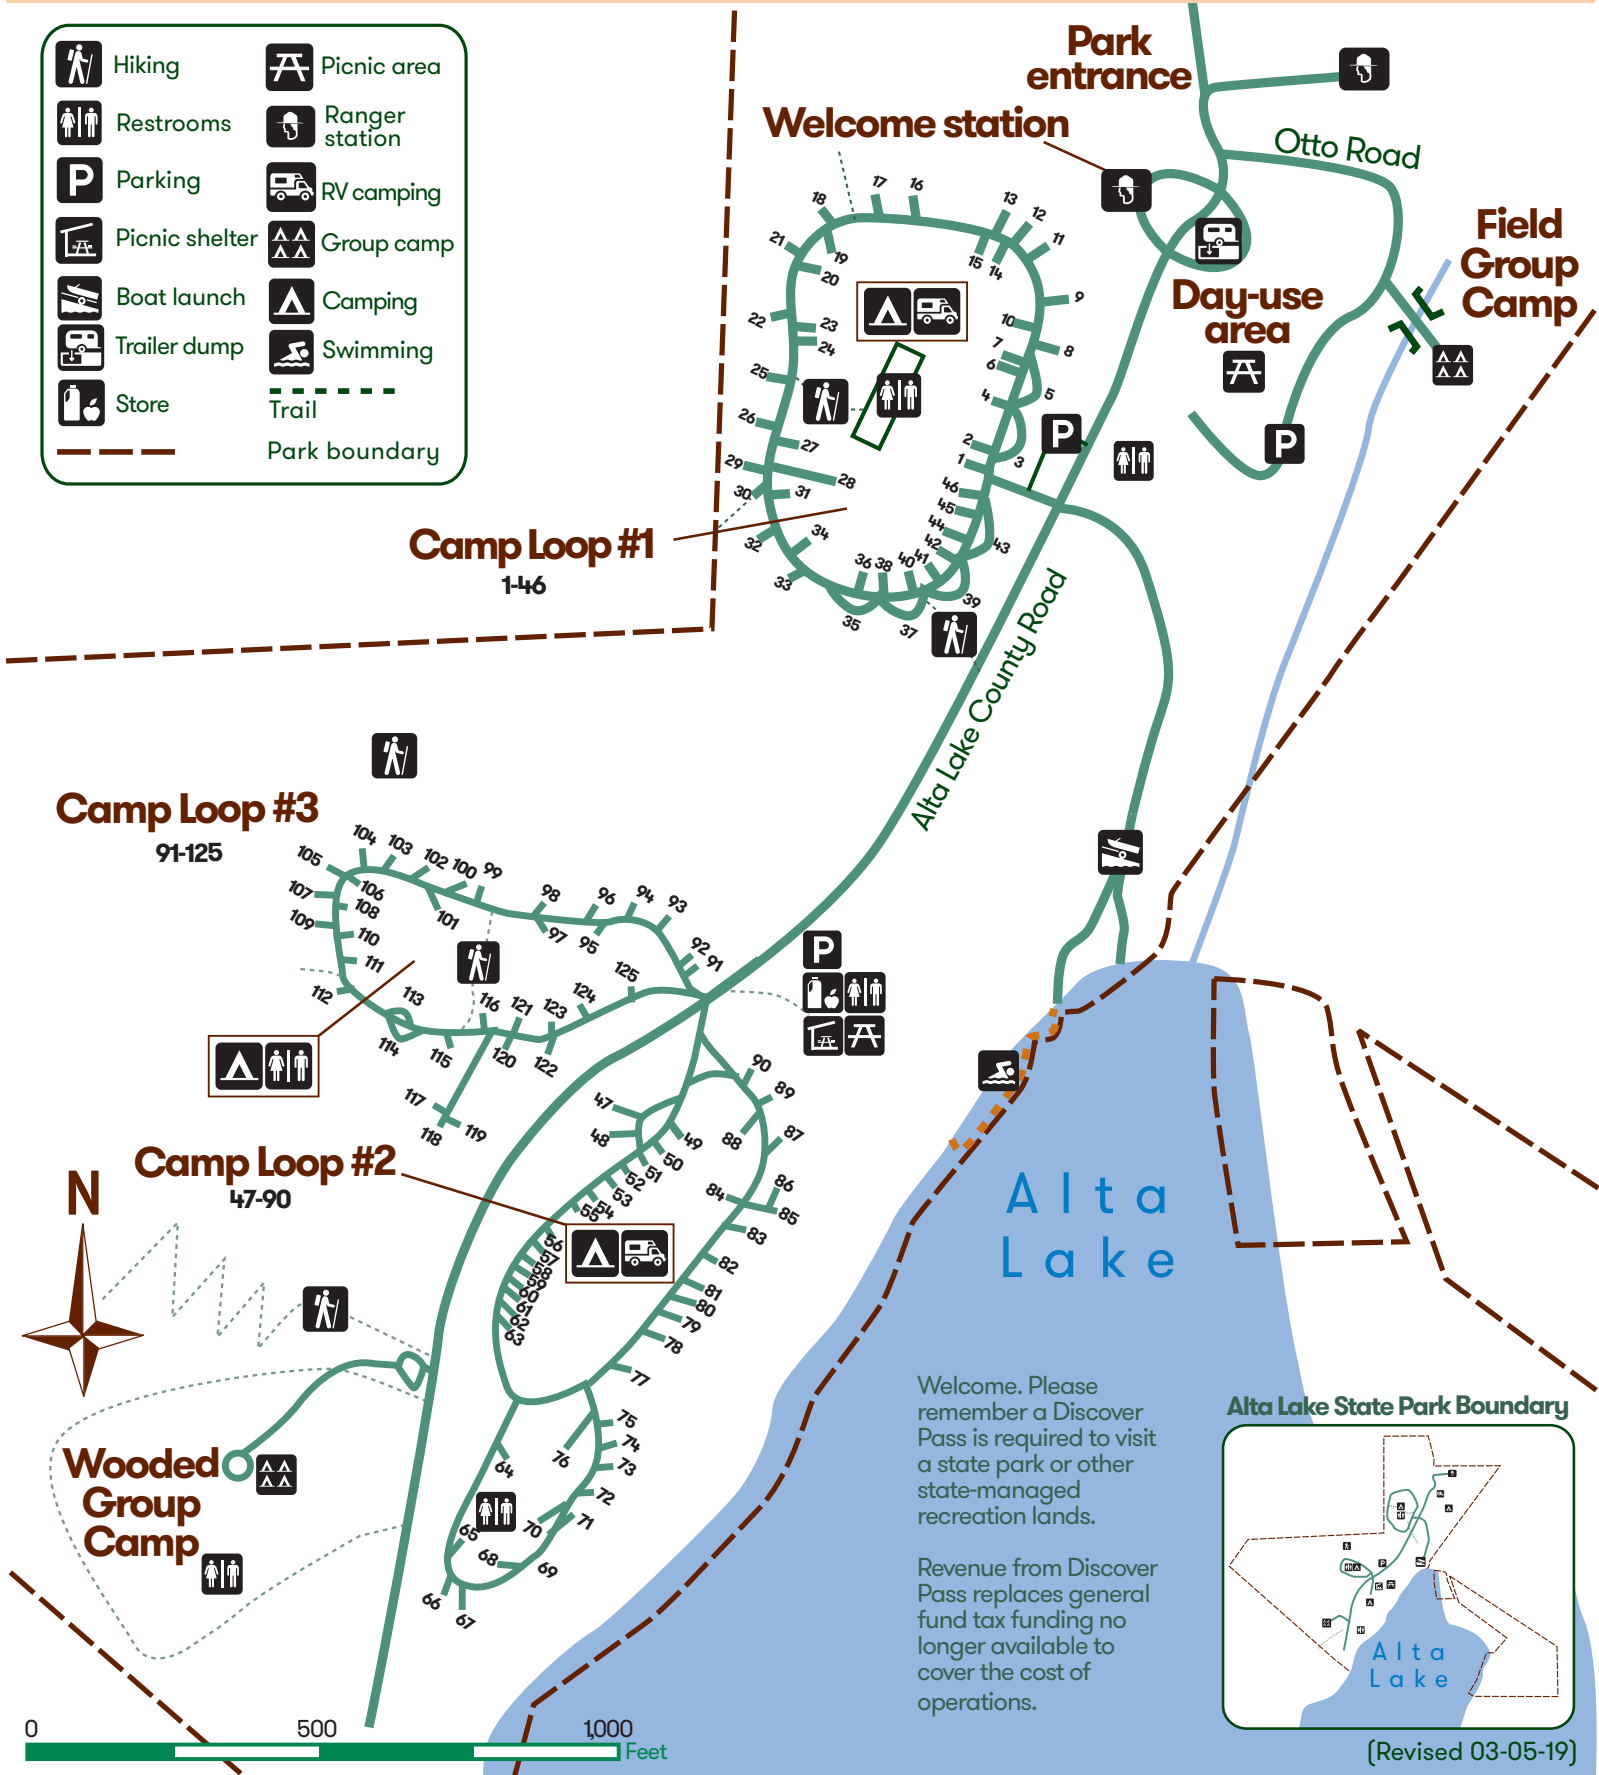

# Alta Lake State Park

- Hiking
- Restrooms
- Parking
- Picnic shelter
- Boat launch
- Trailer dump
- Store
- Picnic area
- Ranger station
- RV camping
- Group camp
- Camping
- Swimming
- Trail
- Park boundary

Welcome. Please remember a Discover Pass is required to visit a state park or other state-managed recreation lands.

Revenue from Discover Pass replaces general fund tax funding no longer available to cover the cost of operations.

Alta Lake State Park Boundary

(Revised 03-05-19)